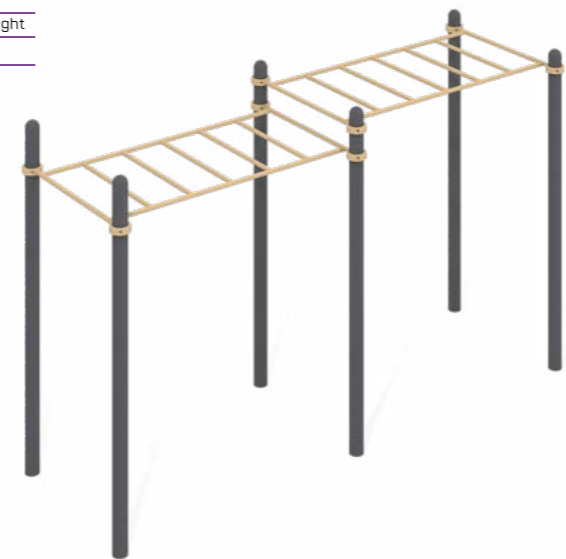

26.002

Workout System Snake hand-walker Swedish wall and Pullups

width	length	height	fall height
1 694 mm	5 682 mm	2 554 mm	-

Age range: 14+

26.027

Workout System Classic hand walker

width	length	height	fall height
1 358 mm	4 230 mm	2 554 mm	-

Age range: 14+

26.055

Workout System Multi-levelled double Pullup

width	length	height	fall height
150 mm	2 570 mm	2 544 mm	-

Age range: 14+

26.058

Workout System Triple cascade

width	length	height	fall height
150 mm	3 774 mm	2 554 mm	-