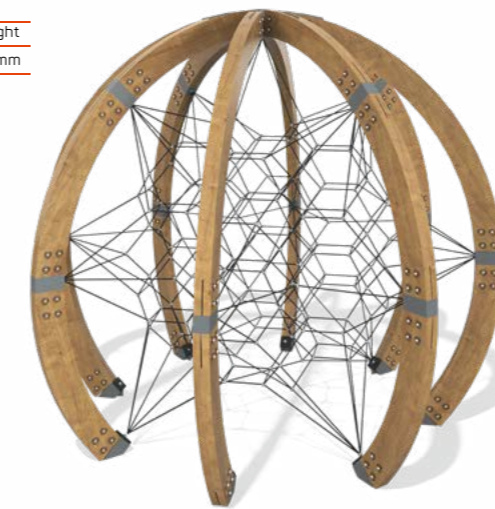

width	length	height	fall height
3 800 mm	3 800 mm	1 500 mm	550 mm

Age range: 3-12 years

24.004

Sports and Play System Nobile

width	length	height	fall height
5 000 mm	5 000 mm	4 500 mm	2 100 mm

Age range: 7-12 years