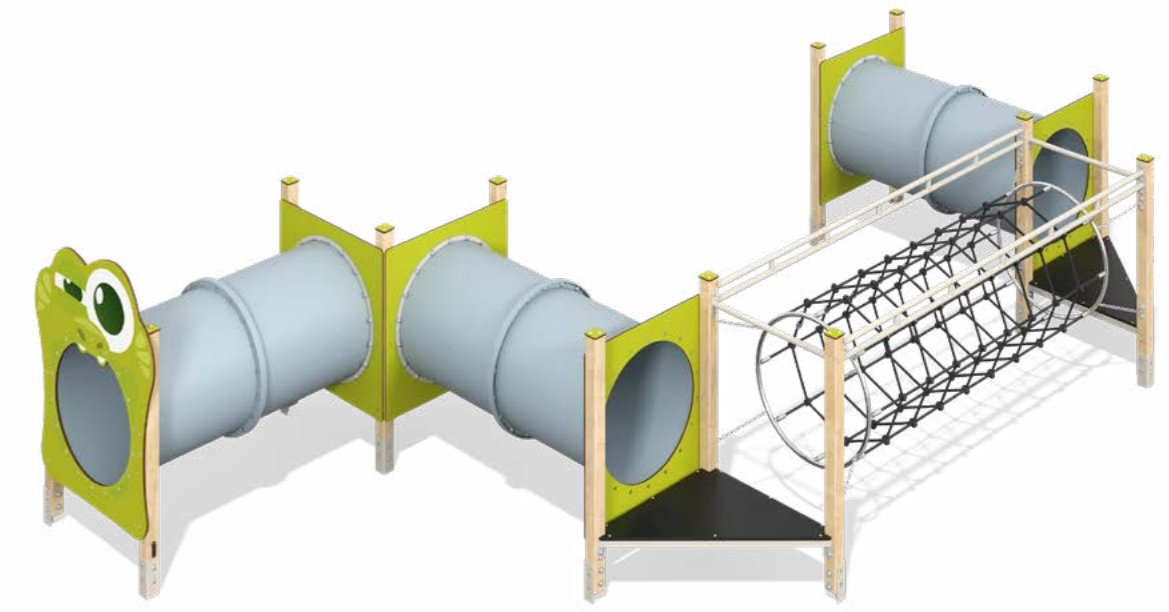

28.025

Youth Fitness Equipment Ranger

width	length	height	fall height
5 711 mm	8 988 mm	1 960 mm	1 900 mm

Age range: 3-7 years