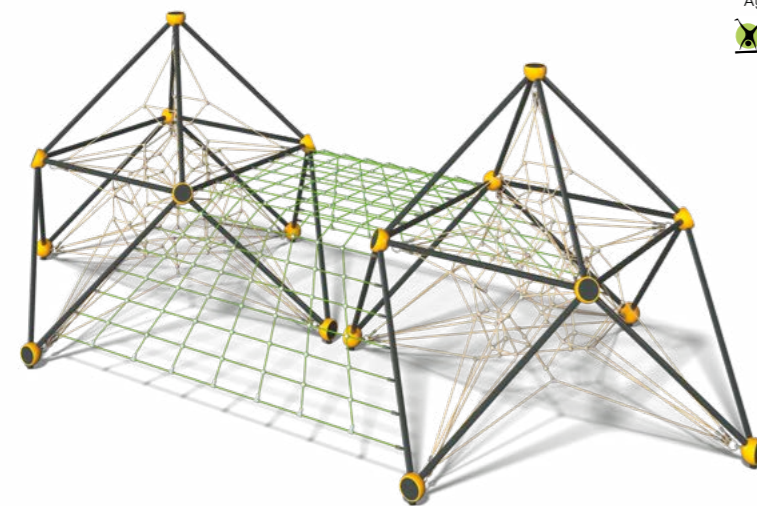

21.053

Rope Climbing Playground Oxygen

width	length	height	fall height
4 490 mm	8 890 mm	3 530 mm	1 585 mm

Age range: 7-12 years