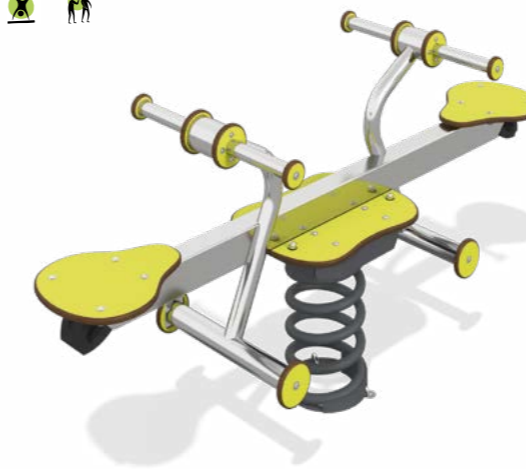

width	length	height
580 mm	3 160 mm	830 mm

Age range: 2-12 years

11.021

Seesaw with spring

width	length	height	fall height
590 mm	1 680 mm	847 mm	575 mm

Age range: 3-6 years

11.012

Seesaw Sydney