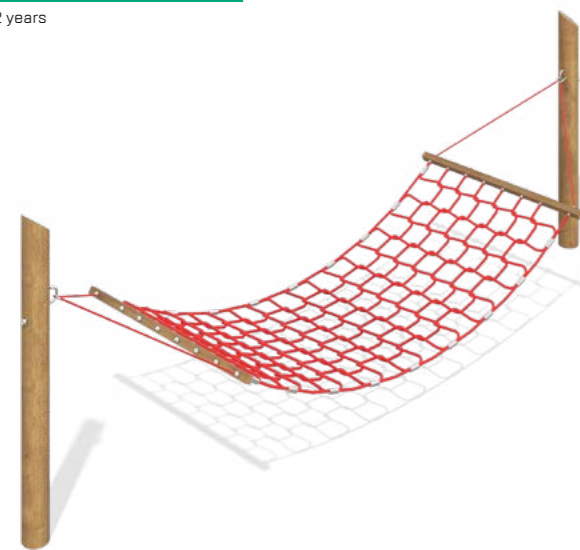

21.022

Rope Climbing Playground Ham-mock on racks made of round timber

width	length	height	fall height
920 mm	4 000 mm	1 750 mm	500 mm

Age range: 7-12 years