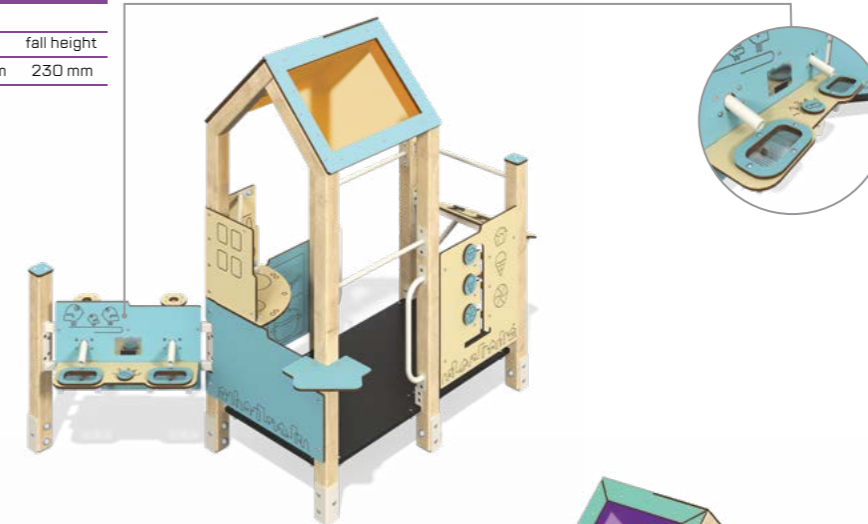

width	length	height	fall height
7 710 mm	9 570 mm	2 365 mm	1 530 mm

Age range: 3-7 years

Color Box

13.036

Play System Normandy

width	length	height	fall height
979 mm	1 002 mm	1 930 mm	230 mm

Age range: 3-7 years

13.187

Play System Dubnium

width	length	height	fall height
8 642 mm	9 924 mm	3 473 mm	1 936 mm

Age range: 7-12 years

Color Box

13.013

Play System Tyrol

width	length	height	fall height
1 545 mm	2 394 mm	1 932 mm	230 mm

Age range: 3-7 years

13.127

Play System Silicium

width	length	height	fall height
2 833 mm	4 713 mm	2 369 mm	734 mm

Age range: 3-7 years

Color Box

13.194

Play System Rivera

width	length	height	fall height
1 485 mm	1 715 mm	2 060 mm	480 mm

Age range: 3-7 years

13.181

Play System Rubidium

width	length	height	fall height
3 485 mm	4 126 mm	3 067 mm	1 528 mm

Age range: 7-12 years

Color Box: