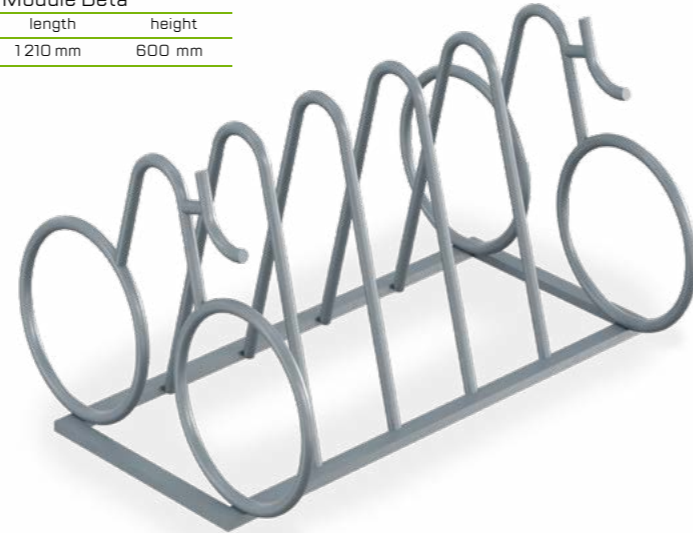

32.008

Bike Parking Module Beta

width	length	height
570 mm	1210 mm	600 mm