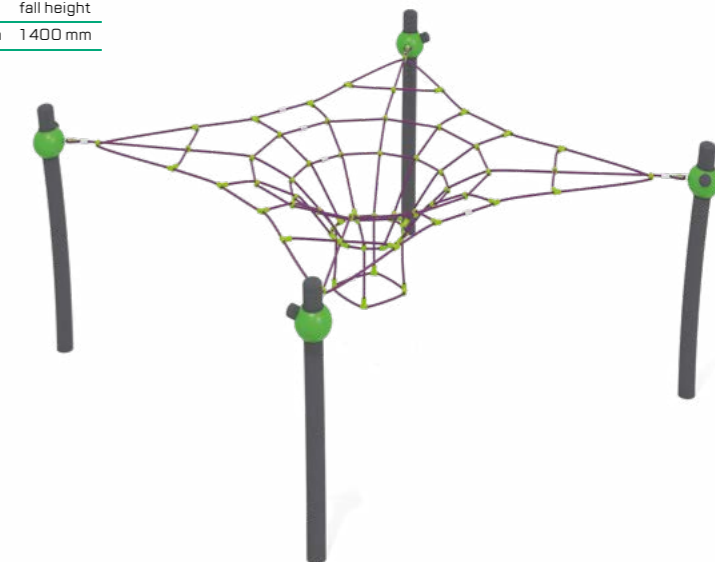

21.011

Rope Climbing Playground Bernoulli

width	length	height	fall height
3 200 mm	3 200 mm	1 600 mm	1 400 mm

Age range: 7-12 years