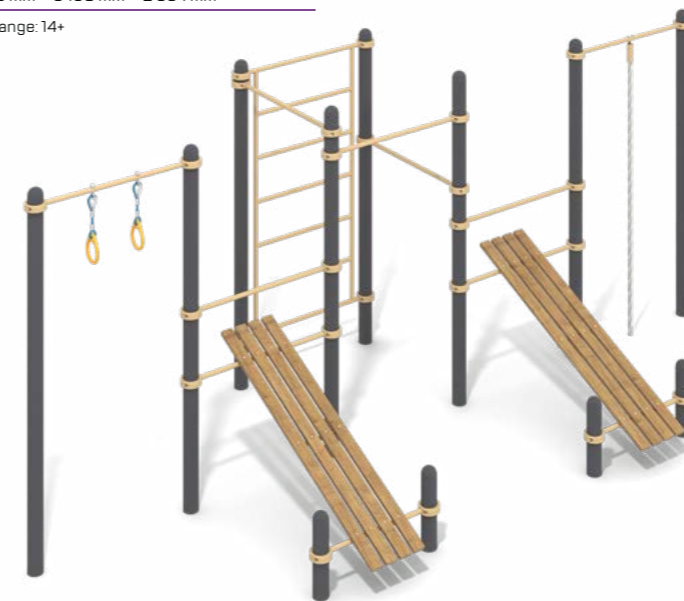

26.053

Workout System

width	length	height	fall height
2 955 mm	6 190 mm	2 554 mm	-

Age range: 14+