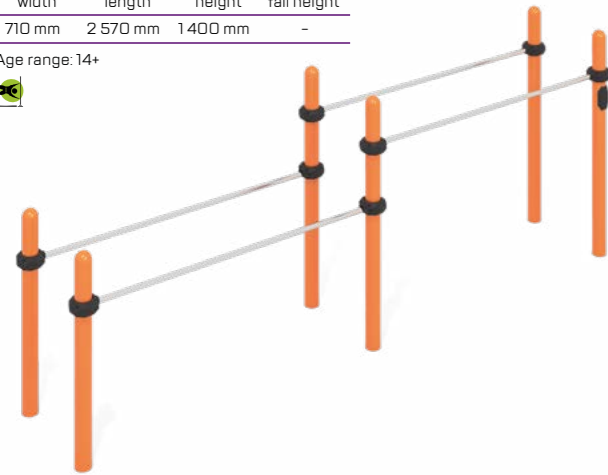

width	length	height	fall height
2570 mm	3400 mm	2600 mm	-

Age range: 14+

26.018

Workout System Double bars for push-ups

width	length	height	fall height
710 mm	2570 mm	1400 mm	-

Age range: 14+

26.019

Workout System Pullups for push-ups