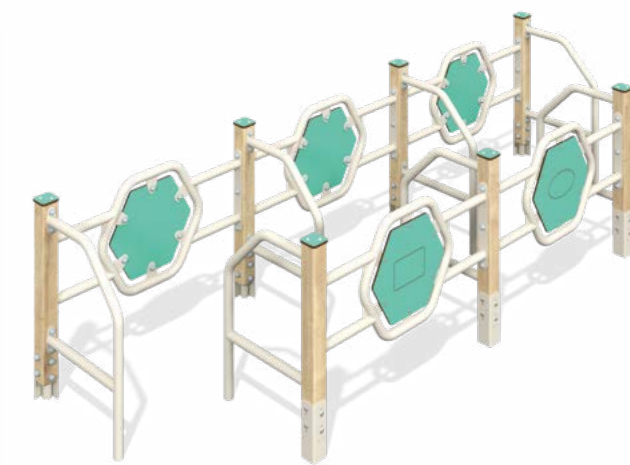

23.010

Play System Small bridge

width	length	height	fall height
800 mm	2147 mm	900 mm	900 mm

Age range: 3-6 years

13.005

Play System Ferry

width	length	height	fall height
900 mm	2300 mm	1600 mm	450 mm

Age range: 3-7 years

30.036

Labyrinth Hexagon

width	length	height	fall height
1200 mm	4200 mm	900 mm	-

Age range: 3-12 years

30.006

Wooden curved log

width	length	height	fall height
2300 mm	2800 mm	500 mm	500 mm

Age range: 7-12 years

30.035

Labyrinth Geometry

width	length	height	fall height
1200 mm	3612 mm	900 mm	-

Age range: 3-12 years

SCIENTIFIC MODULES

37.007

Scientific module Electric labyrinth

width	length	height	fall height
731 mm	2 681 mm	1 557 mm	-