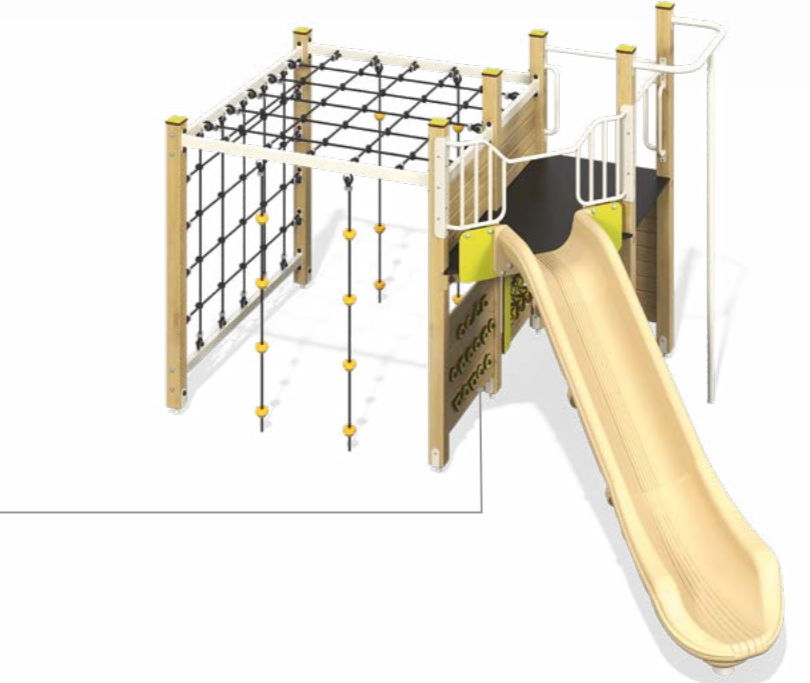

Play System Neon

width	length	height	fall height
3 098 mm	3 983 mm	2 353 mm	2 290 mm

Age range: 3-7 years

Color Box: