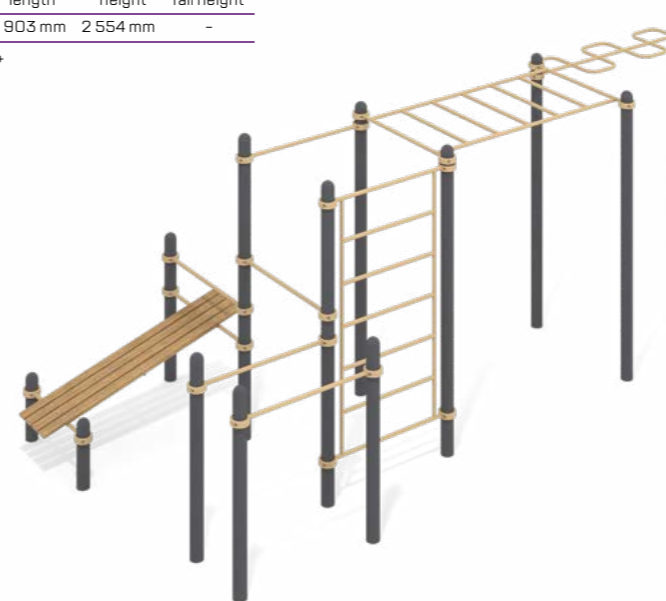

Workout System

width	length	height	fall height
1 926 mm	6 646 mm	2 554 mm	-

Age range: 14+

26.049

Workout System

width	length	height	fall height
2 955 mm	3 420 mm	2 554 mm	-

Age range: 14+

26.047

Workout System

width	length	height	fall height
3 166 mm	6 903 mm	2 554 mm	-

Age range: 14+

26.033

Workout System

width	length	height	fall height
3 746 mm	6 375 mm	2 554 mm	-

Age range: 14+

26.006