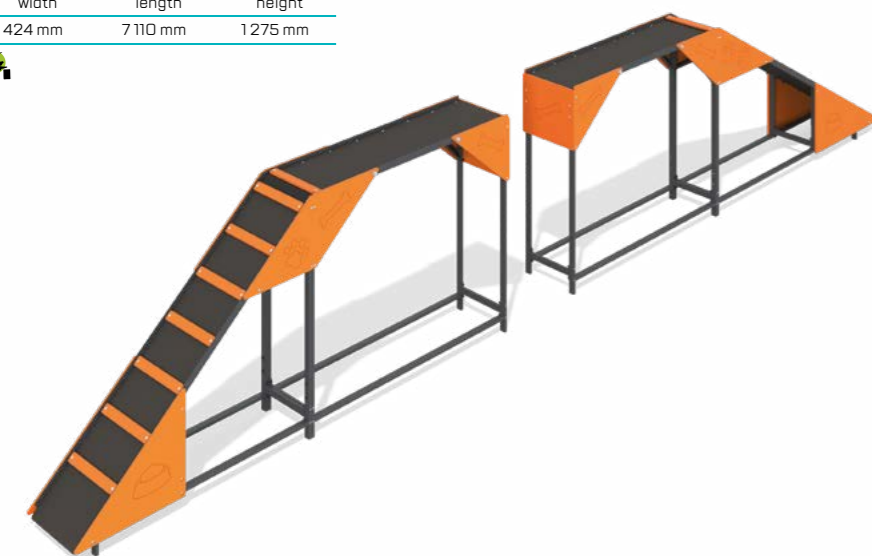

width	length	height
424 mm	7 110 mm	1 275 mm

35.005

Small dog walk jump

width	length	height
424 mm	2 951 mm	1 275 mm

35.009

Low wait table for dogs

width	length	height
618 mm	618 mm	165 mm

35.020