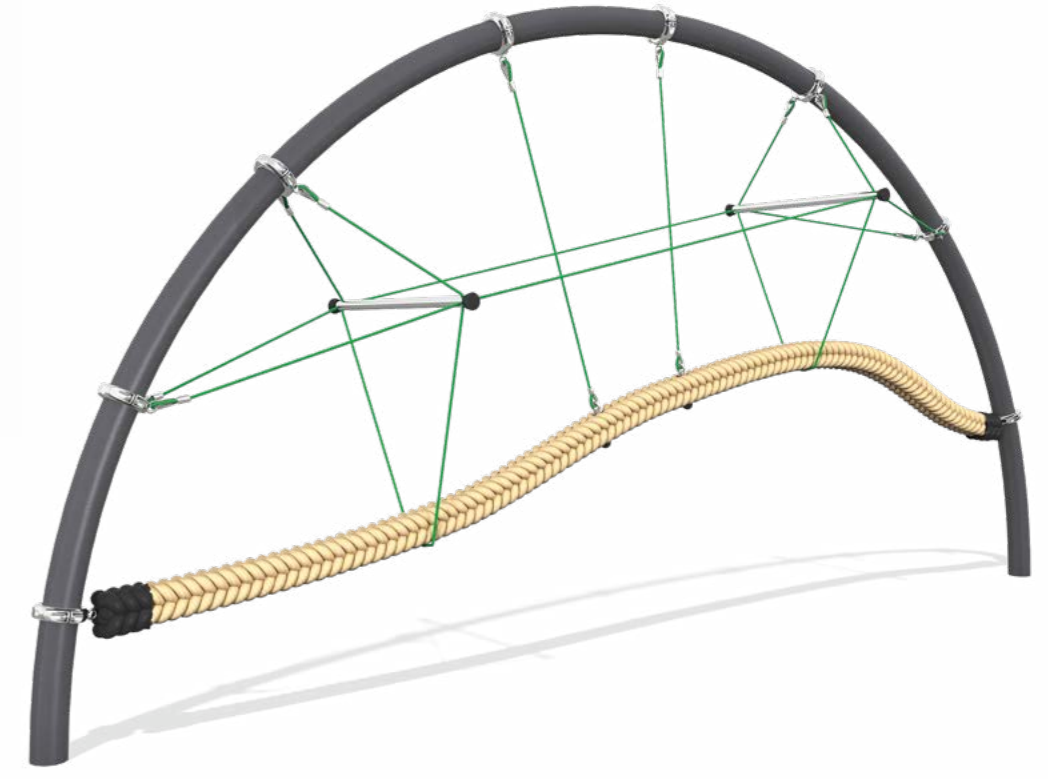

Age range: 7-12 years

21.060

Rope Climbing Playground Lippman

width	length	height	fall height
1 150 mm	4 700 mm	2 250 mm	440 mm

Age range: 7-12 years

21.062

Rope Climbing Playground Foucault

width	length	height	fall height
4 853 mm	4 855 mm	2 780 mm	595 mm

Age range: 7-12 years

21.068

Rope Climbing Playground Copernicus

width	length	height	fall height
1 100 mm	6 000 mm	3 000 mm	380 mm

Age range: 7-12 years

21.052

Rope Climbing Playground Voltaire

width	length	height	fall height
208 mm	3 190 mm	2 053 mm	410 mm

Age range: 7-12 years

21.066

Rope Climbing Playground Descartes

width	length	height	fall height
1 150 mm	4 500 mm	2 303 mm	360 mm

Age range: 7-12 years

21.064

Rope Climbing Playground Newton

width	length	height	fall height
208 mm	3 188 mm	2 051 mm	399 mm