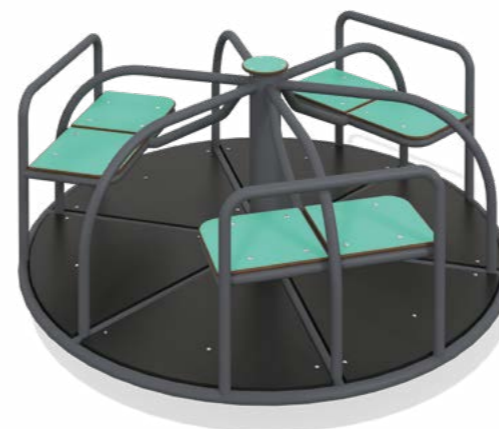

14.024

Carousel Arizona

width	length	height	fall height
1650 mm	1650 mm	750 mm	461 mm

Age range: 3-12 years