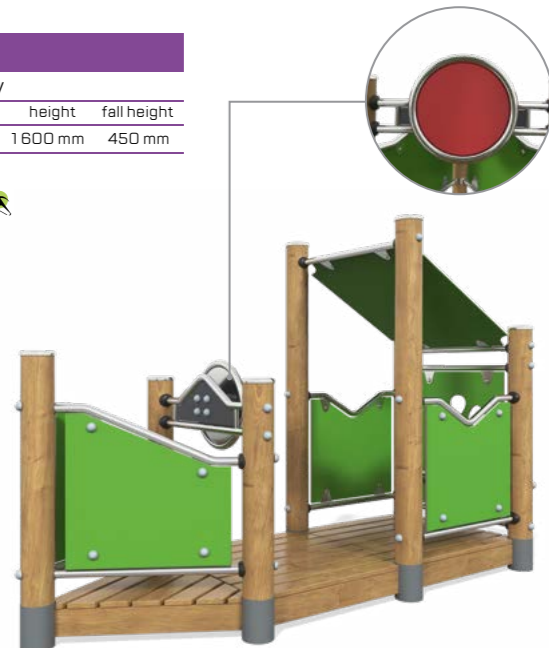

13.199

Play System Tunnel

width	length	height	fall height
1000 mm	1655 mm	1315 mm	270 mm

Age range: 3-12 years

13.004

Play System Tow

width	length	height	fall height
900 mm	2500 mm	1600 mm	450 mm

Age range: 3-7 years

23.010

Play System Small bridge

width	length	height	fall height
800 mm	2147 mm	900 mm	900 mm

Age range: 3-6 years

13.005

Play System Ferry

width	length	height	fall height
900 mm	2300 mm	1600 mm	450 mm

Age range: 3-7 years

30.036

Labyrinth Hexagon

width	length	height	fall height
1200 mm	4200 mm	900 mm	-

Age range: 3-12 years

30.006

Wooden curved log

width	length	height	fall height
2300 mm	2800 mm	500 mm	500 mm

Age range: 7-12 years

30.035

Labyrinth Geometry

width	length	height	fall height
1200 mm	3612 mm	900 mm	-

Age range: 3-12 years

SCIENTIFIC MODULES

37.007

Scientific module Electric labyrinth

width	length	height	fall height
731 mm	2 681 mm	1 557 mm	-