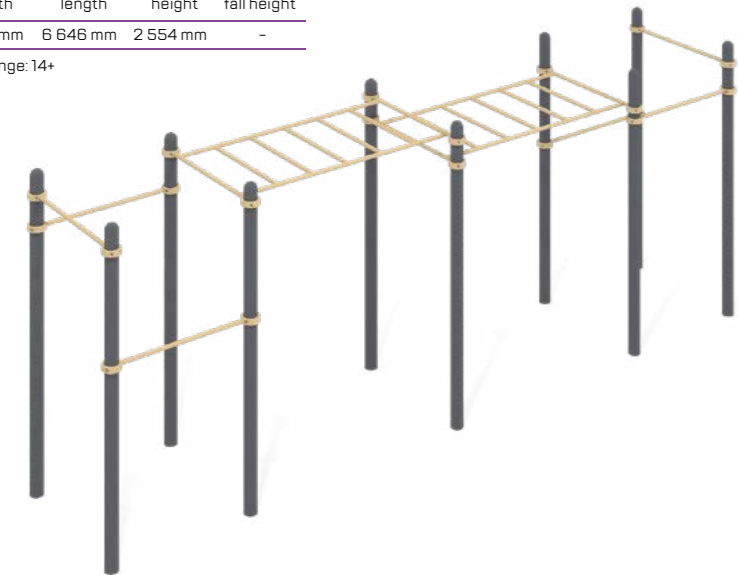

Workout System

width	length	height	fall height
1 358 mm	2 242 mm	2 554 mm	-

Age range: 14+

26.003

Workout System Classic double-levelled

width	length	height	fall height
1 358 mm	6 646 mm	2 554 mm	-

Age range: 14+