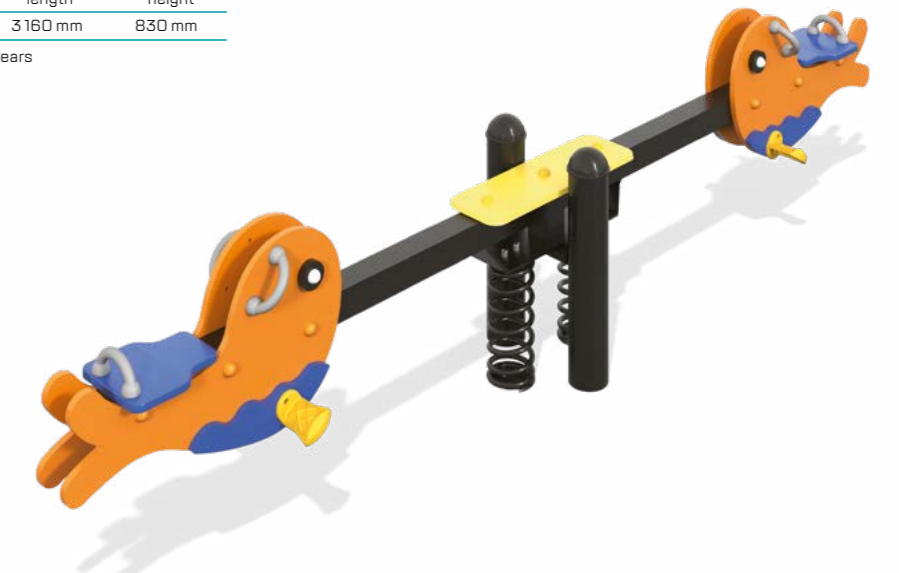

width	length	height
850 mm	3 750 mm	1170 mm

Age range: 2-12 years

MG0006

Swing Taiga

width	length	height
800 mm	4 000 mm	2 800 mm

Age range: 2-12 years

MG0002

Seesaw 4-seat

width	length	height
850 mm	3 750 mm	1170 mm

Age range: 2-12 years

11.014

Seesaw Fretboard

width	length	height	fall height
534 mm	2 650 mm	692 mm	793 mm

Age range: 7-12 years

ES-20106

Seesaw series

width	length	height
580 mm	3 160 mm	830 mm

Age range: 2-12 years

11.021

Seesaw with spring

width	length	height	fall height
590 mm	1 680 mm	847 mm	575 mm

Age range: 3-6 years

11.012

Seesaw Sydney

width	length	height	fall height
720 mm	1 700 mm	650 mm	460 mm

Age range: 4-10 years

ES-20108

Seesaw series

width	length	height
1 780 mm	2 040 mm	840 mm

Age range: 2-12 years

11.015

Seesaw Level