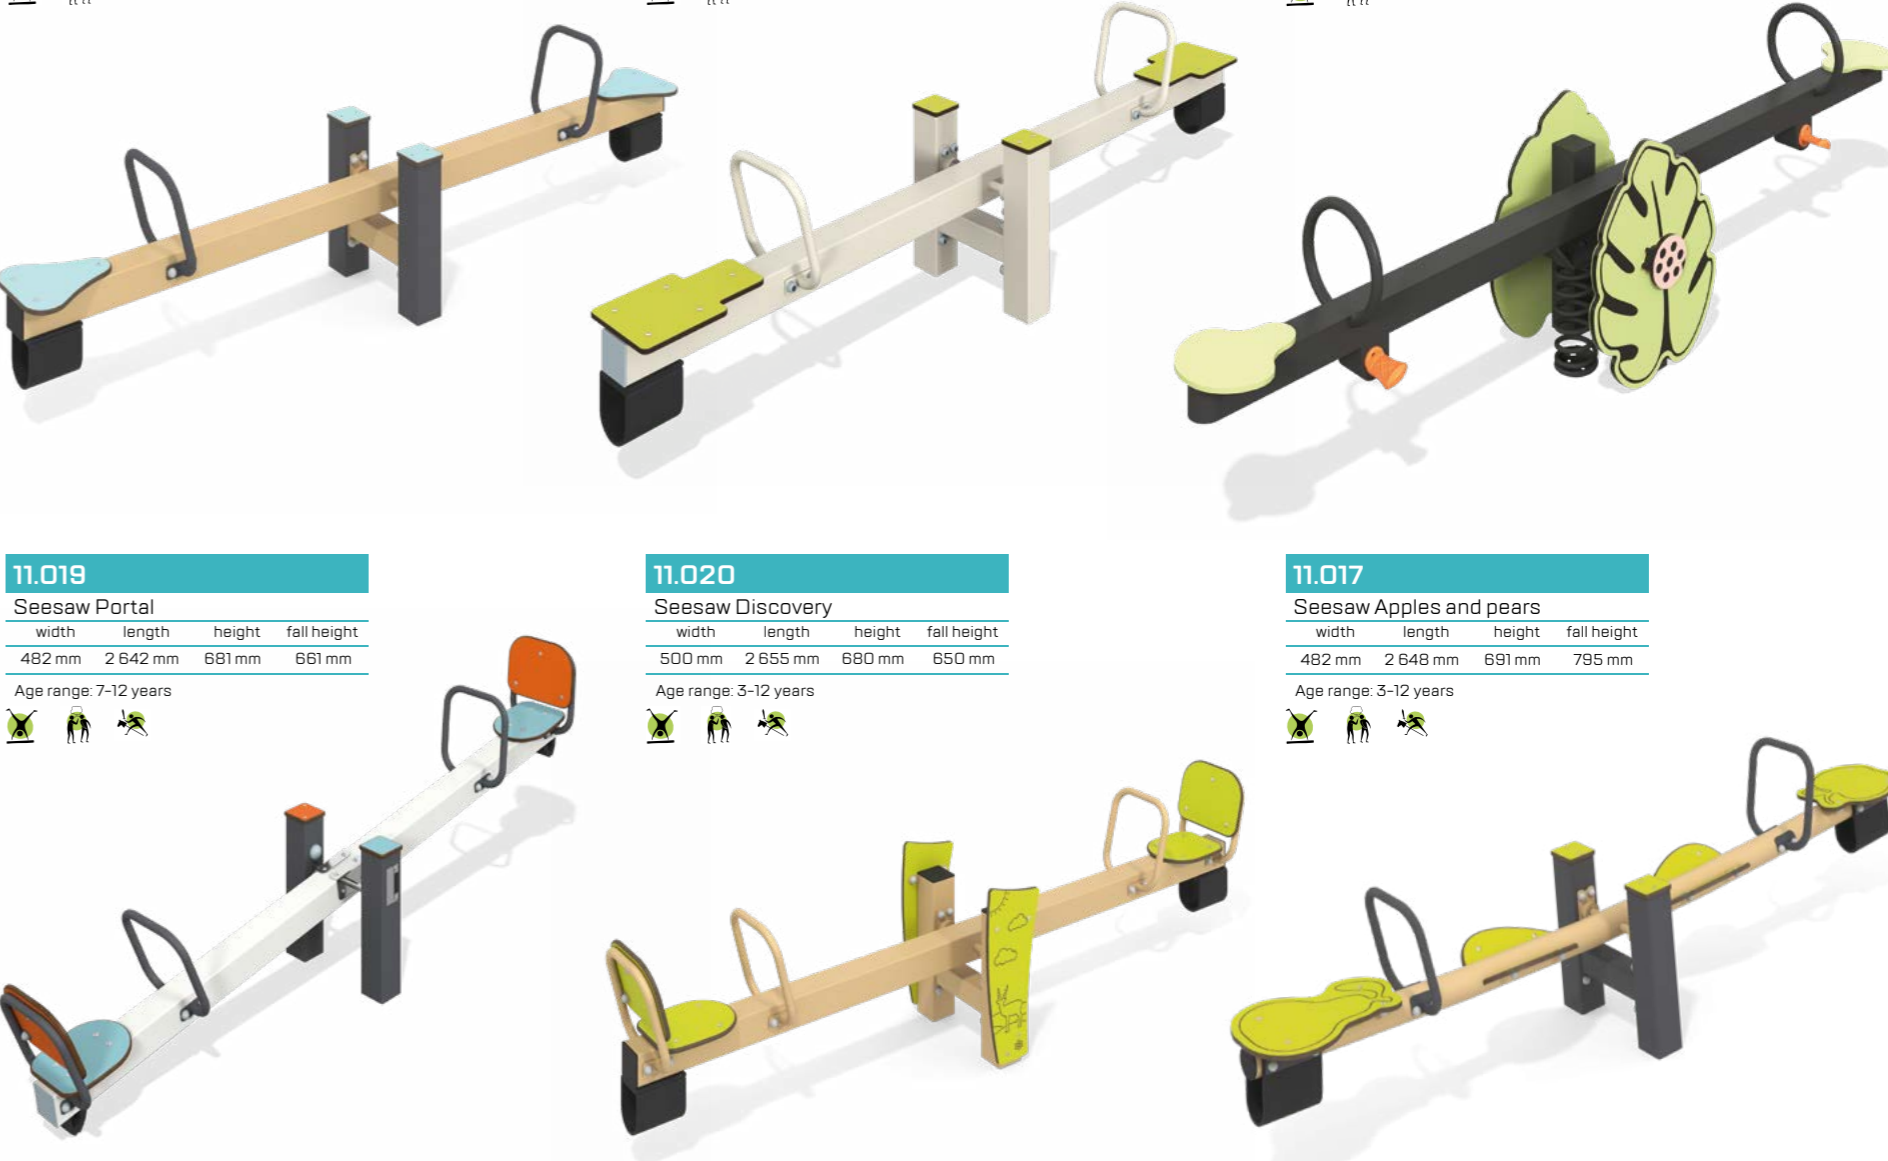

width	length	height	fall height
500 mm	2 655 mm	680 mm	650 mm

Age range: 3-12 years

11.017

Seesaw Apples and pears

width	length	height	fall height
482 mm	2 648 mm	691 mm	795 mm

Age range: 3-12 years

SPRING RIDERS

16.016

Spring Rider Bug

width	length	height	fall height
690 mm	700 mm	650 mm	400 mm

Age range: 4-10 years

16.023

Spring Rider Slime

width	length	height	fall height
670 mm	690 mm	650 mm	410 mm

Age range: 4-10 years