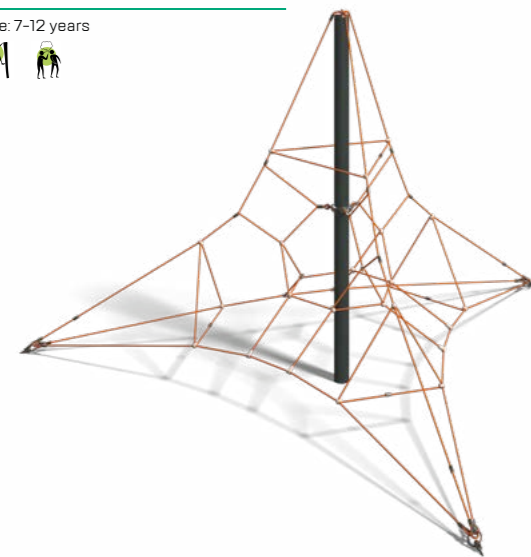

width	length	height	fall height
6 830 mm	6 830 mm	3 935 mm	1 460 mm

Age range: 7-12 years

**21.012****Rope Climbing Playground Cooper**

width	length	height	fall height
7 100 mm	7 100 mm	3 600 mm	2 500 mm

Age range: 7-12 years

**21.040****Rope Climbing Playground Pamir**

width	length	height	fall height
5 080 mm	5 080 mm	2 960 mm	1 150 mm

Age range: 7-12 years

**21.023****Rope Climbing Playground Andes**

width	length	height	fall height
4 175 mm	4 820 mm	2 960 mm	1 350 mm

Age range: 7-12 years

**21.028****Rope Climbing Playground Rashmore**

width	length	height	fall height
5 310 mm	5 310 mm	2 840 mm	1 246 mm

Age range: 7-12 years

**21.030****Rope Climbing Playground Everest**

width	length	height	fall height
6 700 mm	6 700 mm	3 600 mm	2 700 mm

Age range: 7-12 years

**21.042****Rope Climbing Playground Lagrange**

width	length	height	fall height
5 060 mm	5 060 mm	2 700 mm	2 700 mm