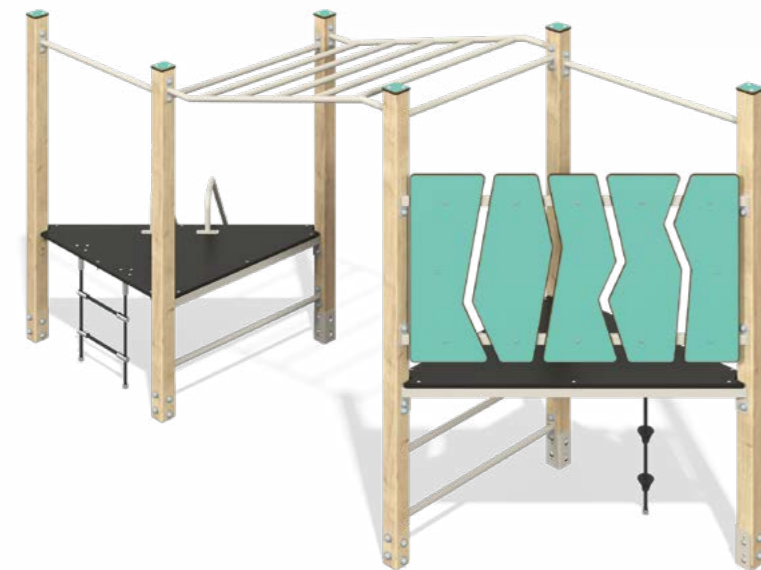

Age range: 3-7 years

28.031

Youth Fitness Equipment Movement

width	length	height	fall height
1370 mm	3 870 mm	1960 mm	1873 mm

Age range: 3-7 years

28.027

Youth Fitness Equipment Olympics

width	length	height	fall height
3 090 mm	3 590 mm	1660 mm	1573 mm