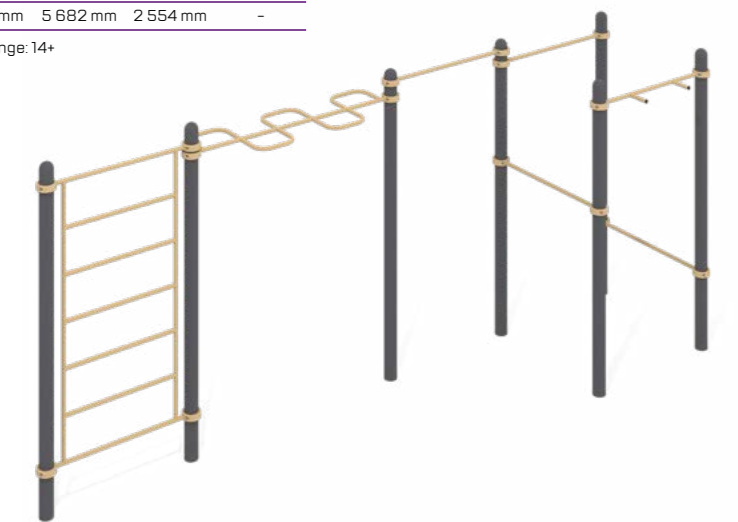

26.051

Swedish wall and Pullups

width	length	height	fall height
150 mm	1 358 mm	2 554 mm	-

Age range: 14+

26.030

Workout System Snake hand-walker,

width	length	height	fall height
594 mm	2 058 mm	2 554 mm	-

Age range: 14+

26.002

Workout System Snake hand-walker Swedish wall and Pullups

width	length	height	fall height
1 694 mm	5 682 mm	2 554 mm	-

Age range: 14+

26.027

Workout System Classic hand walker

width	length	height	fall height
1 358 mm	4 230 mm	2 554 mm	-