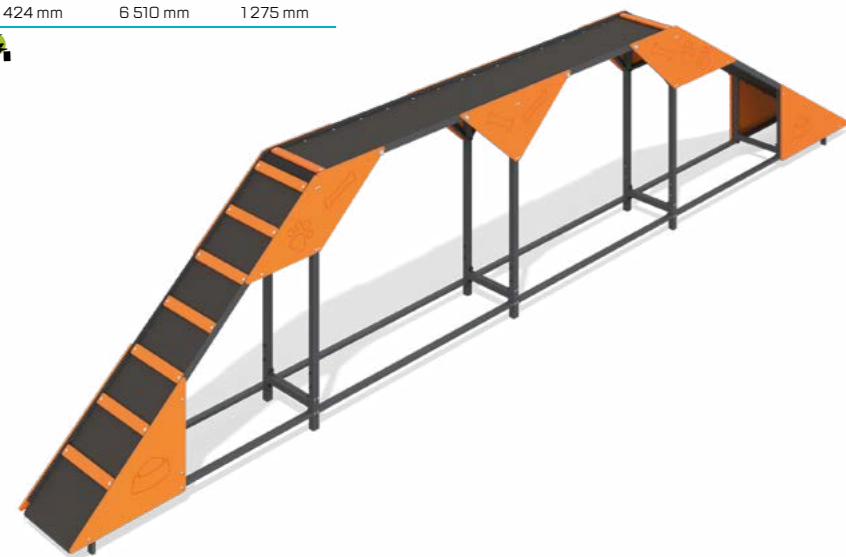

35.001

Dog walk ramp with ladder

width	length	height
424 mm	6 510 mm	1 275 mm