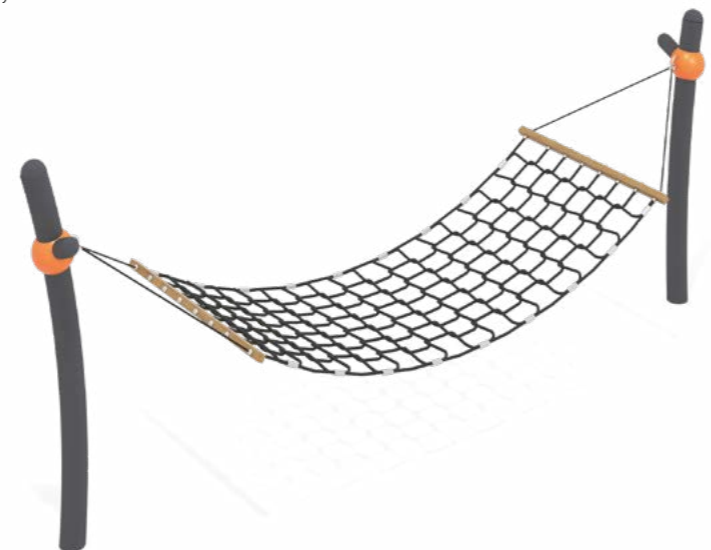

Age range: 7-12 years

**21.048****Rope Climbing Playground Galileo**

width	length	height	fall height
950 mm	3 860 mm	2 000 mm	1 450 mm

Age range: 7-12 years

**21.035****Rope Climbing Playground Bergerac**

width	length	height	fall height
920 mm	4 226 mm	915 mm	800 mm

Age range: 7-12 years

**21.022****Rope Climbing Playground Ham-mock on racks made of round timber**

width	length	height	fall height
920 mm	4 000 mm	1 750 mm	500 mm

Age range: 7-12 years

**21.031****Rope Climbing Playground Pareto**

width	length	height	fall height
920 mm	4 400 mm	1 630 mm	500 mm

Age range: 7-12 years

**21.067****Rope Climbing Playground Wrangel**

width	length	height	fall height
1 333 mm	3 133 mm	2 500 mm	2 500 mm