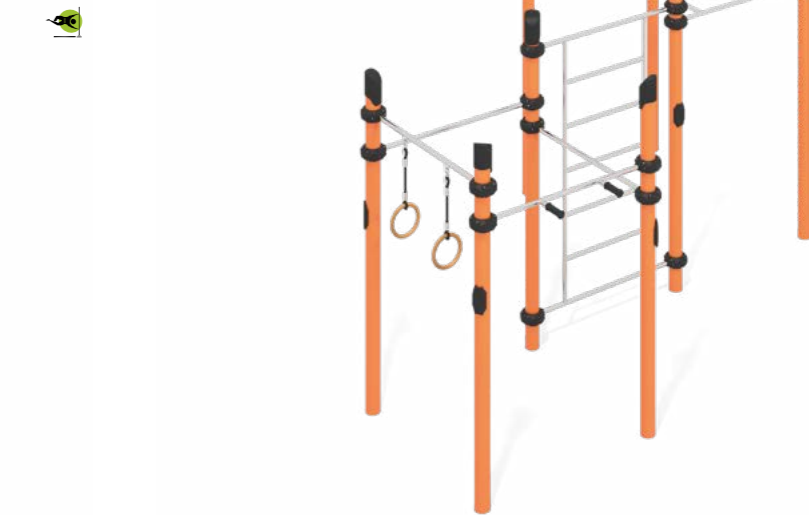

Workout System

width	length	height	fall height
2200 mm	6350 mm	2600 mm	-

Age range: 14+

**26.017**

Workout System Hand-walker

width	length	height	fall height
550 mm	1810 mm	2600 mm	-

Age range: 14+

**26.031**

Workout System

width	length	height	fall height
3030 mm	5550 mm	2600 mm	-

Age range: 14+

**26.038**

Workout System

width	length	height	fall height
3050 mm	3750 mm	2600 mm	-

Age range: 14+

26.034