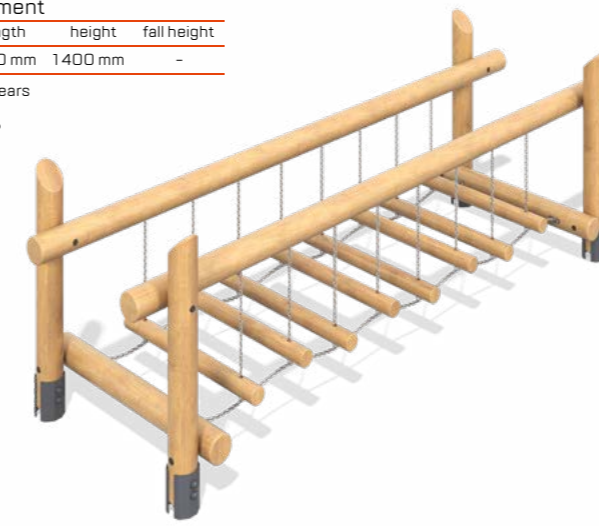

width	length	height	fall height
5 340 mm	6 100 mm	2 800 mm	-

Age range: 7-12 years

MG4208

Sports and Play System

width	length	height	fall height
1 800 mm	2 000 mm	2 500 mm	-

Age range: 7-12 years

MG0512.1

Rope Swing

width	length	height	fall height
3 200 mm	5 600 mm	3 850 mm	-

Age range: 3-12 years

MG3528

Sports equipment Log

width	length	height	fall height
300 mm	2 300 mm	500 mm	-

Age range: 3-12 years

MG3538

Sports equipment

width	length	height	fall height
1 250 mm	3 800 mm	1 400 mm	-

Age range: 3-12 years

MG3533

Sports equipment

width	length	height	fall height
550 mm	2 950 mm	1 500 mm	-

Age range: 3-12 years

24.007

Sports and Play System Kamchatka

width	length	height	fall height
3 800 mm	3 800 mm	1 500 mm	550 mm

Age range: 3-12 years

24.004

Sports and Play System Nobile

width	length	height	fall height
5 000 mm	5 000 mm	4 500 mm	2 100 mm

Age range: 7-12 years