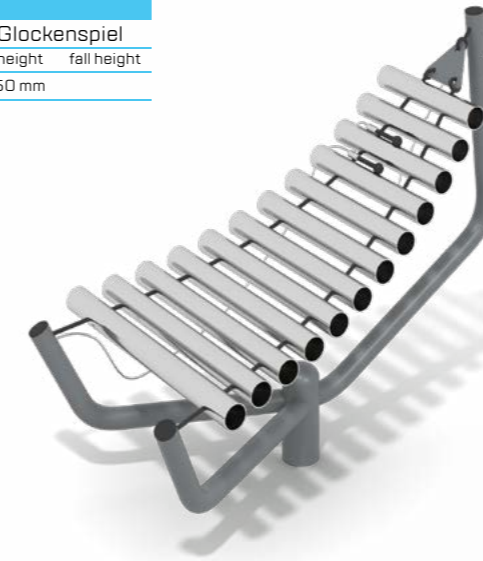

Age range: 3-7 years

18.019

Outdoor table Village

width	length	height	fall height
1 150 mm	1 150 mm	500 mm	300 mm

Age range: 3-12 years

EDUCATIONAL MODULES

23.026

Educational Module Glockenspiel			
width	length	height	fall height
500 mm	1200 mm	750 mm	

Age range: 3-6 years

23.021

Educational Module Glockenspiel			
width	length	height	fall height
724 mm	844 mm	588 mm	

Age range: 3-6 years

23.047

Educational Module Digger			
width	length	height	fall height
240 mm	1100 mm	700 mm	310 mm