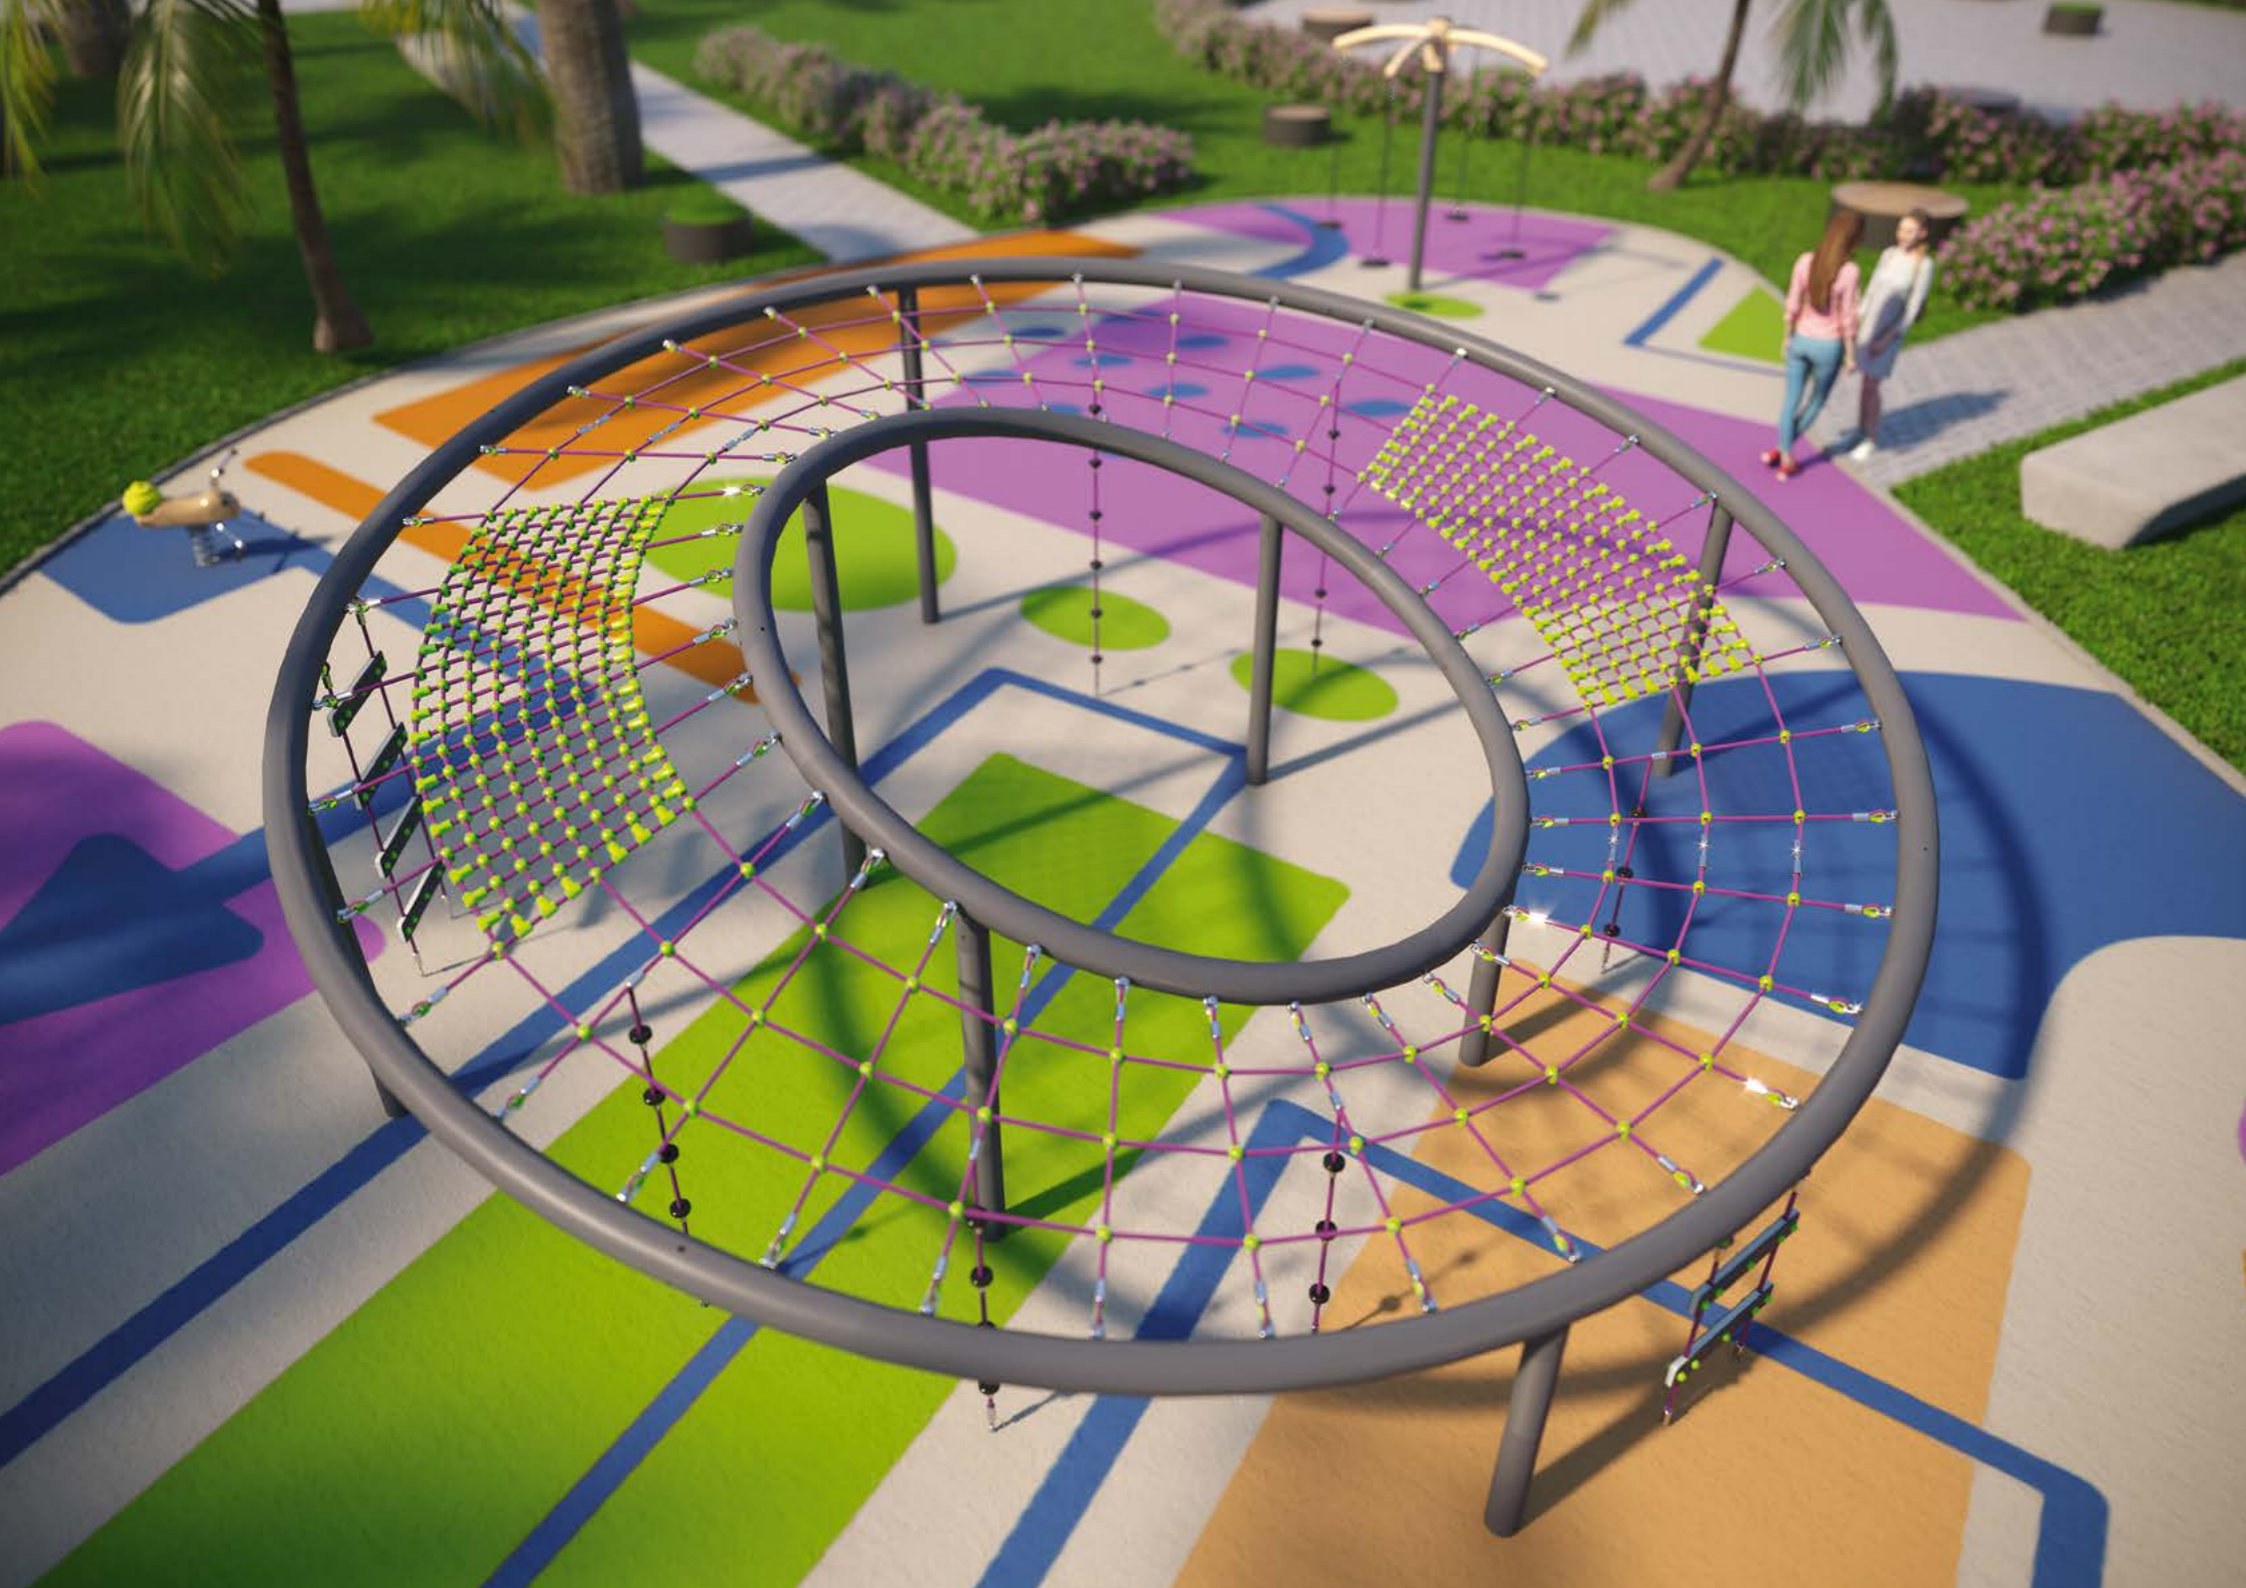

Age range: 3-12 years

ROPE CLIMBING PLAYGROUNDS

21.019
 Rope Climbing Playground Baikal
 width length height fall height
 6 170 mm 6 250 mm 2 100 mm 2 100 mm
 Age range: 7-12 years

21.043
 Rope Climbing Playground Cable car
 width length height fall height
 2 323 mm 25 266 mm 3 937 mm 800 mm
 Age range: 7-12 years

21.054

Rope Climbing Playground Wilson

width	length	height	fall height
3 400 mm	6 200 mm	2 420 mm	2 150 mm

Age range: 7-12 years

**21.049**

Rope Climbing Playground Lawrence

width	length	height	fall height
3 200 mm	8 100 mm	2 420 mm	2 000 mm