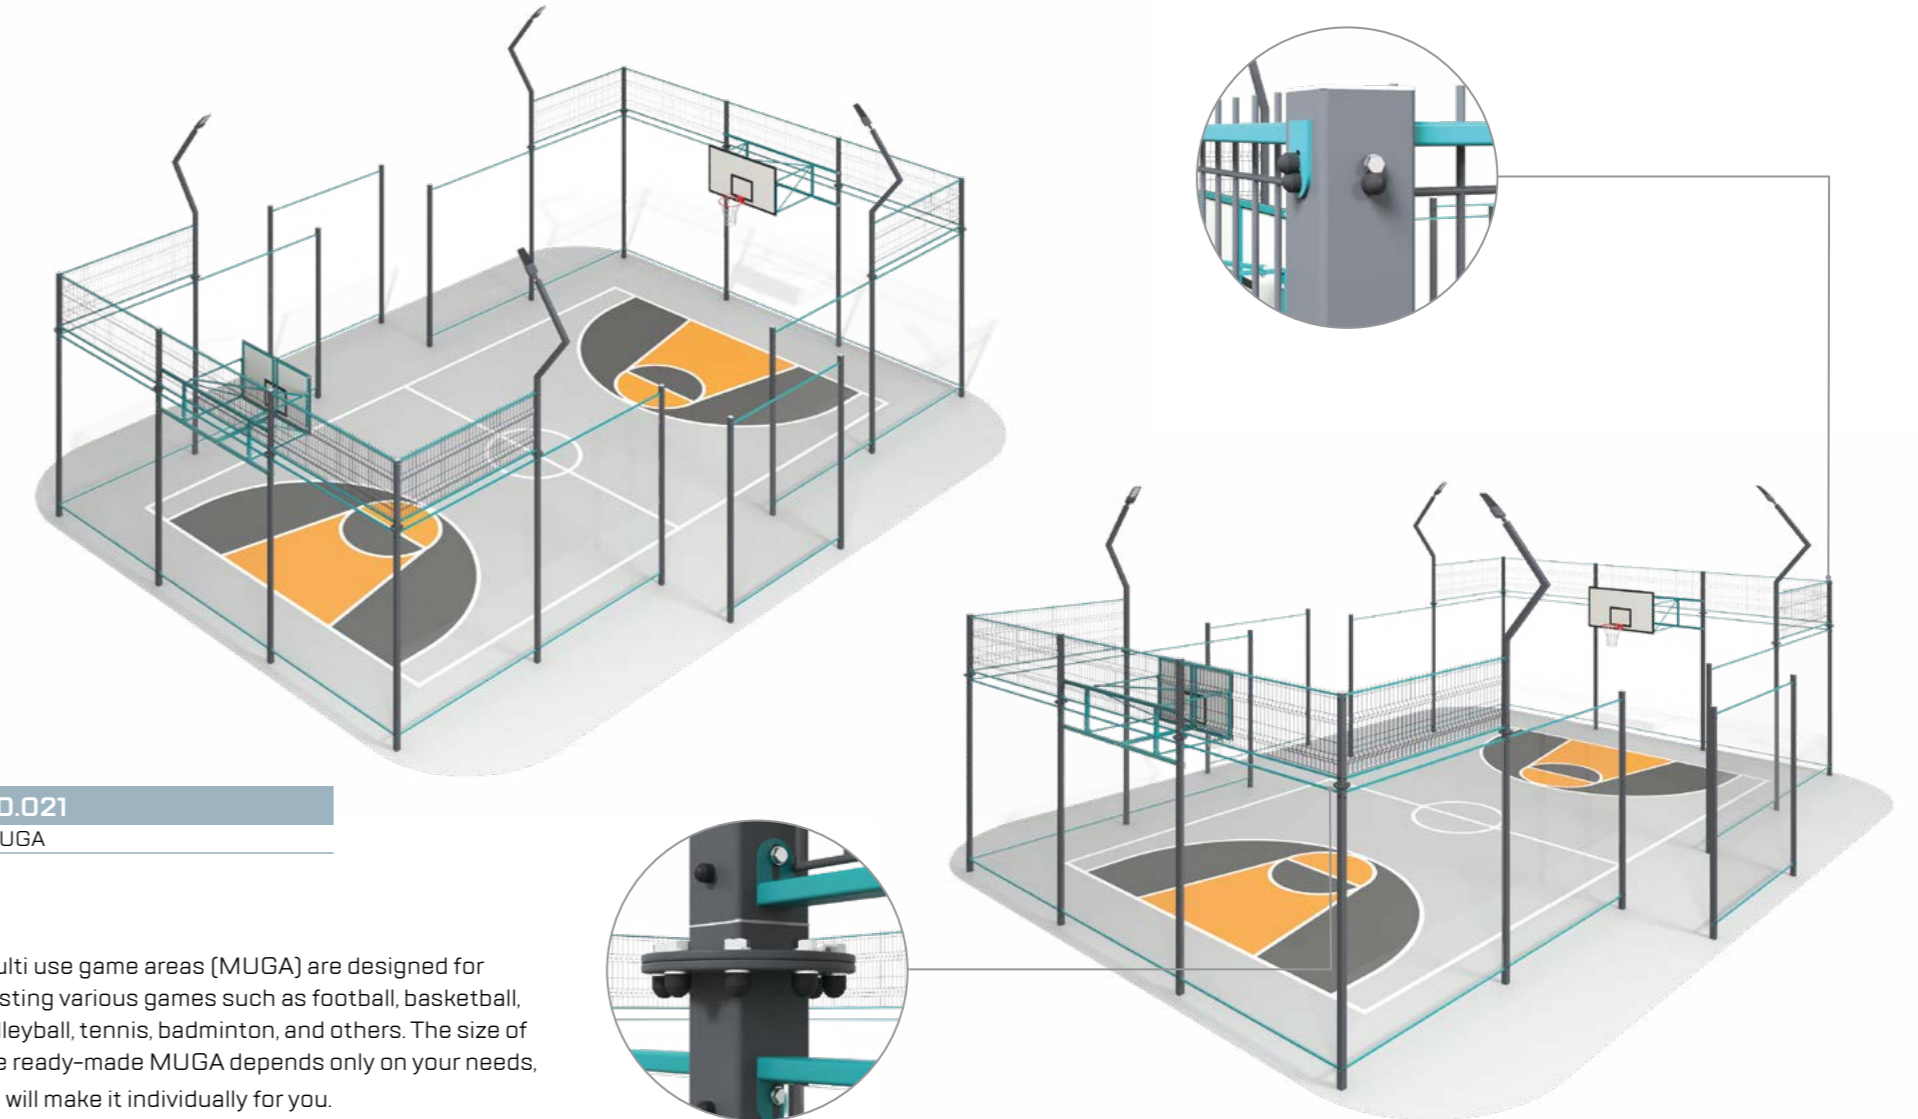

width	length	height
1 120 mm	890 mm	1 300 mm

Age range: 5-12 years

**FS-21703**

Outdoor standard Adult Fitness Equipment

width	length	height
1 740 mm	730 mm	2 250 mm

Age range: 5-12 years

**FS-21704**

Outdoor standard Adult Fitness Equipment

width	length	height
550 mm	990 mm	1 440 mm

Age range: 5-12 years

**FS-21705**

Outdoor standard Adult Fitness Equipment

width	length	height
1 490 mm	1 490 mm	1 250 mm

Age range: 5-12 years

**FS-21804**

Outdoor standard Adult Fitness Equipment

width	length	height
520 mm	2 000 mm	1 350 mm

Age range: 5-12 years

FENCING OF THE SPORTS GROUND MULTI USE GAME AREA

40.021
MUGA

Multi use game areas (MUGA) are designed for hosting various games such as football, basketball, volleyball, tennis, badminton, and others. The size of the ready-made MUGA depends only on your needs, we will make it individually for you.