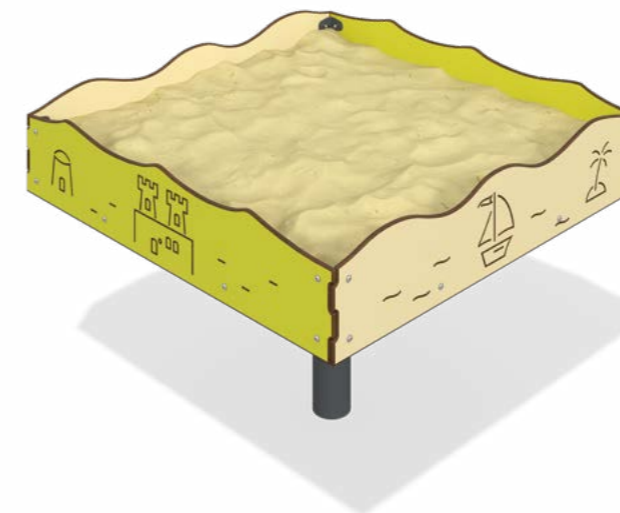

width	length	height	fall height
2125 mm	2125 mm	1018 mm	1018 mm

Age range: 3-6 years

19.027

Sandpit Beach

width	length	height	fall height
1000 mm	1000 mm	715 mm	715 mm

Age range: 3-6 years

19.019

Sandpit Galaxy

width	length	height	fall height
1000 mm	1000 mm	700 mm	700 mm

Age range: 3-6 years

19.026

Sandpit Mountains and forests

width	length	height	fall height
1000 mm	1000 mm	750 mm	750 mm

Age range: 3-6 years

19.070