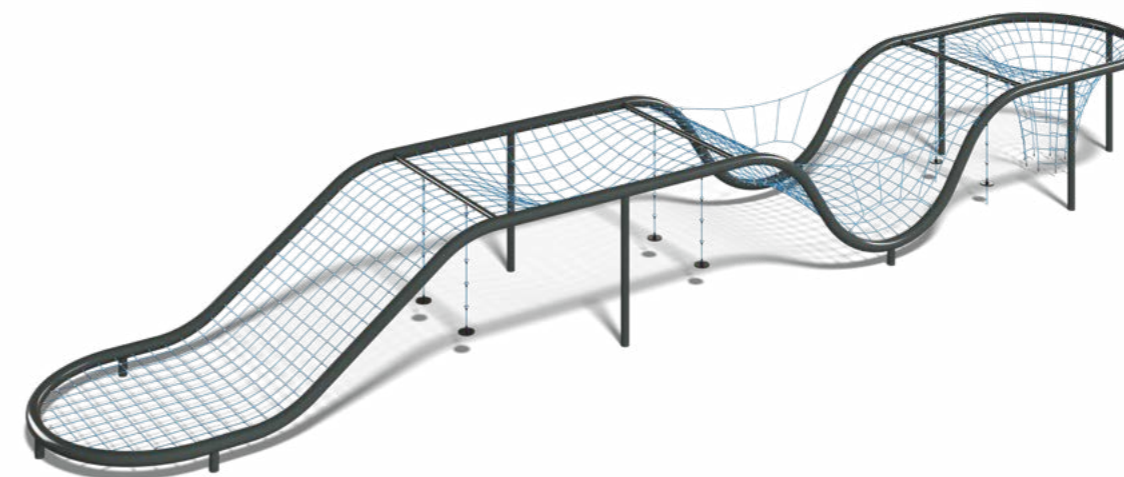

Age range: 7-12 years

21.037

Rope Climbing Playground Dirichle

width	length	height	fall height
11 325 mm	11 460 mm	2 760 mm	2 785 mm

Age range: 7-12 years

21.015

Rope Climbing Playground Bosphorus

width	length	height	fall height
4 000 mm	12 000 mm	2 800 mm	2 800 mm

Age range: 7-12 years

21.041

Rope Climbing Playground Hydra

width	length	height	fall height
4 000 mm	24 300 mm	2 810 mm	1 390 mm

Age range: 7-12 years

21.056**Rope Climbing Playground Pascal**

width	length	height	fall height
992 mm	3 920 mm	2 058 mm	1 512 mm

Age range: 7-12 years

**21.048****Rope Climbing Playground Galileo**

width	length	height	fall height
950 mm	3 860 mm	2 000 mm	1 450 mm

Age range: 7-12 years

**21.035****Rope Climbing Playground Bergerac**

width	length	height	fall height
920 mm	4 226 mm	915 mm	800 mm

Age range: 7-12 years

**21.022****Rope Climbing Playground Ham-mock on racks made of round timber**

width	length	height	fall height
920 mm	4 000 mm	1 750 mm	500 mm