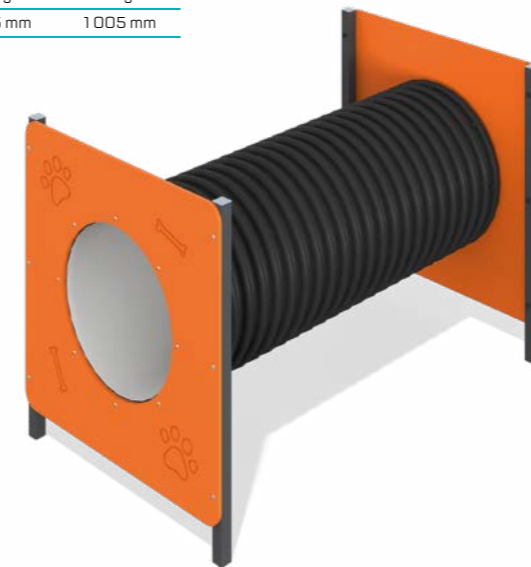

35.007

Dog crawl tunnel 1.5m

width	length	height
890 mm	1 515 mm	1 005 mm