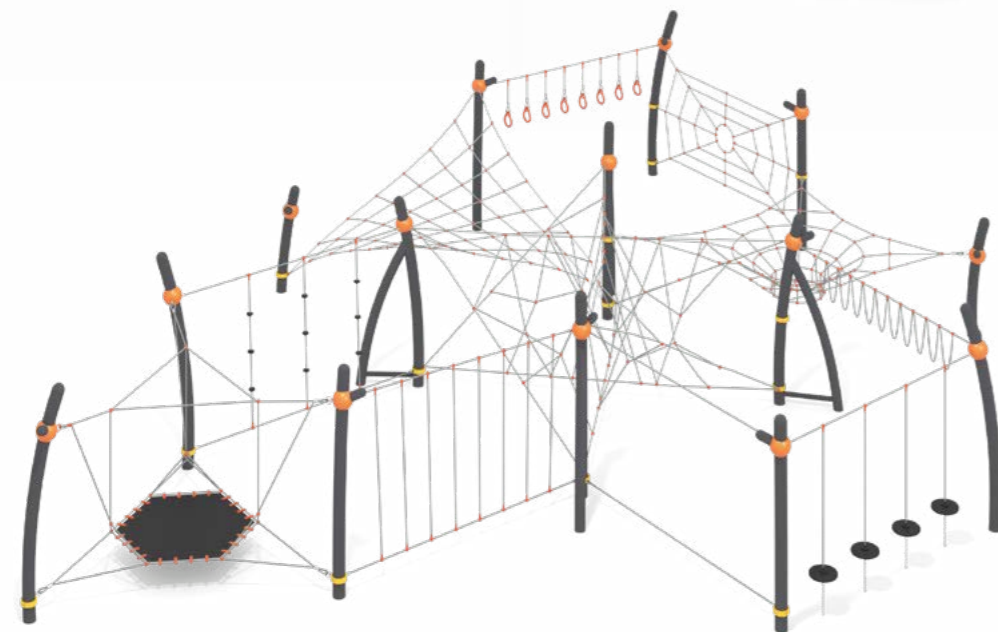

21.054

Rope Climbing Playground Wilson

width	length	height	fall height
3 400 mm	6 200 mm	2 420 mm	2 150 mm

Age range: 7-12 years

**21.049**

Rope Climbing Playground Lawrence

width	length	height	fall height
3 200 mm	8 100 mm	2 420 mm	2 000 mm

Age range: 7-12 years

**21.050**

Rope Climbing Playground Fleming

width	length	height	fall height
9 120 mm	11 730 mm	2 000 mm	1 790 mm

Age range: 7-12 years

**21.018**

Rope Climbing Playground Kurchatov

width	length	height	fall height
5 790 mm	6 270 mm	2 000 mm	1 200 mm