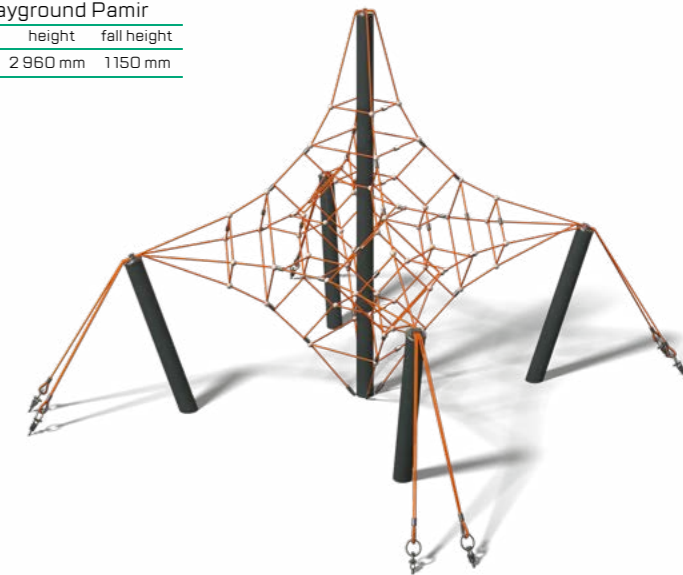

Age range: 7-12 years

**21.016****Rope Climbing Playground Ararat**

width	length	height	fall height
4 320 mm	4 320 mm	4 000 mm	1 420 mm

Age range: 7-12 years

**21.038****Rope Climbing Playground Montblan**

width	length	height	fall height
6 830 mm	6 830 mm	3 935 mm	1 460 mm

Age range: 7-12 years

**21.012****Rope Climbing Playground Cooper**

width	length	height	fall height
7 100 mm	7 100 mm	3 600 mm	2 500 mm

Age range: 7-12 years

**21.040****Rope Climbing Playground Pamir**

width	length	height	fall height
5 080 mm	5 080 mm	2 960 mm	1 150 mm

Age range: 7-12 years

**21.023****Rope Climbing Playground Andes**

width	length	height	fall height
4 175 mm	4 820 mm	2 960 mm	1 350 mm

Age range: 7-12 years

**21.028****Rope Climbing Playground Rashmore**

width	length	height	fall height
5 310 mm	5 310 mm	2 840 mm	1 246 mm

Age range: 7-12 years

**21.030****Rope Climbing Playground Everest**