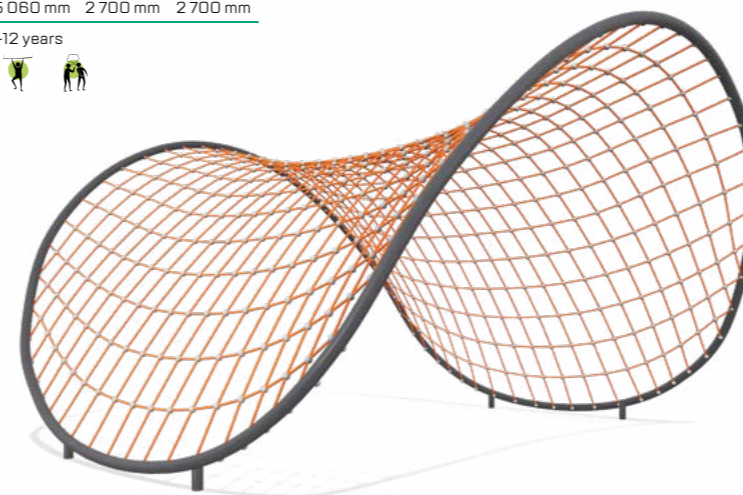

21.042

Rope Climbing Playground Lagrange

width	length	height	fall height
5 060 mm	5 060 mm	2 700 mm	2 700 mm

Age range: 7-12 years