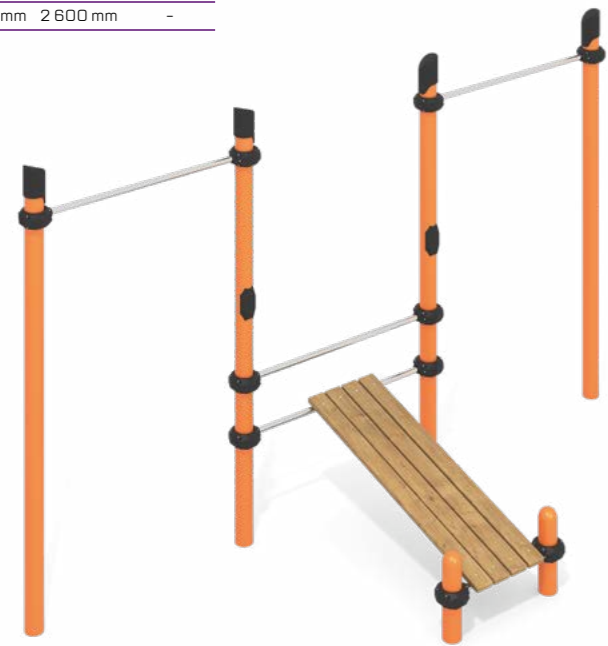

Age range: 7-12 years

**21.047****Rope Climbing Playground Saharov**

width	length	height	fall height
3 740 mm	4 235 mm	3 735 mm	2 481 mm

Age range: 7-12 years

STREET WORKOUT

26.021

Workout System Pullups and AB bench

width	length	height	fall height
1800 mm	6190 mm	2600 mm	-

Age range: 14+

26.040

Workout System

width	length	height	fall height
2475 mm	3030 mm	2600 mm	-

Age range: 14+

26.042

Workout System

width	length	height	fall height
5600 mm	6150 mm	2600 mm	-

Age range: 14+

26.010

Workout System Two Pullups and benches

width	length	height	fall height
1800 mm	3300 mm	2600 mm	-

Age range: 14+

26.036

Workout System

width	length	height	fall height
2775 mm	3030 mm	2600 mm	-

Age range: 14+

26.041

Workout System

width	length	height	fall height
3900 mm	6050 mm	2700 mm	-

Age range: 14+

26.037

Workout System