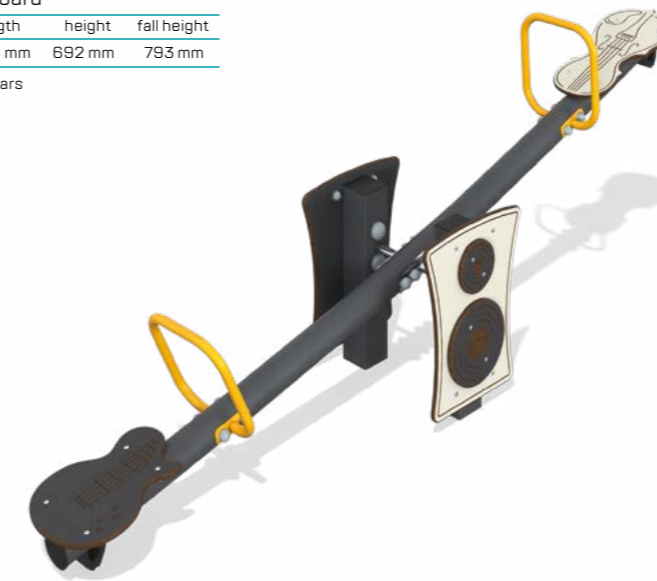

width	length	height
850 mm	3 750 mm	1170 mm

Age range: 2-12 years

MG0006

Swing Taiga

width	length	height
800 mm	4 000 mm	2 800 mm

Age range: 2-12 years

MG0002

Seesaw 4-seat

width	length	height
850 mm	3 750 mm	1170 mm

Age range: 2-12 years

11.014

Seesaw Fretboard

width	length	height	fall height
534 mm	2 650 mm	692 mm	793 mm

Age range: 7-12 years

ES-20106

Seesaw series

width	length	height
580 mm	3 160 mm	830 mm

Age range: 2-12 years

11.021

Seesaw with spring

width	length	height	fall height
590 mm	1 680 mm	847 mm	575 mm

Age range: 3-6 years

11.012

Seesaw Sydney