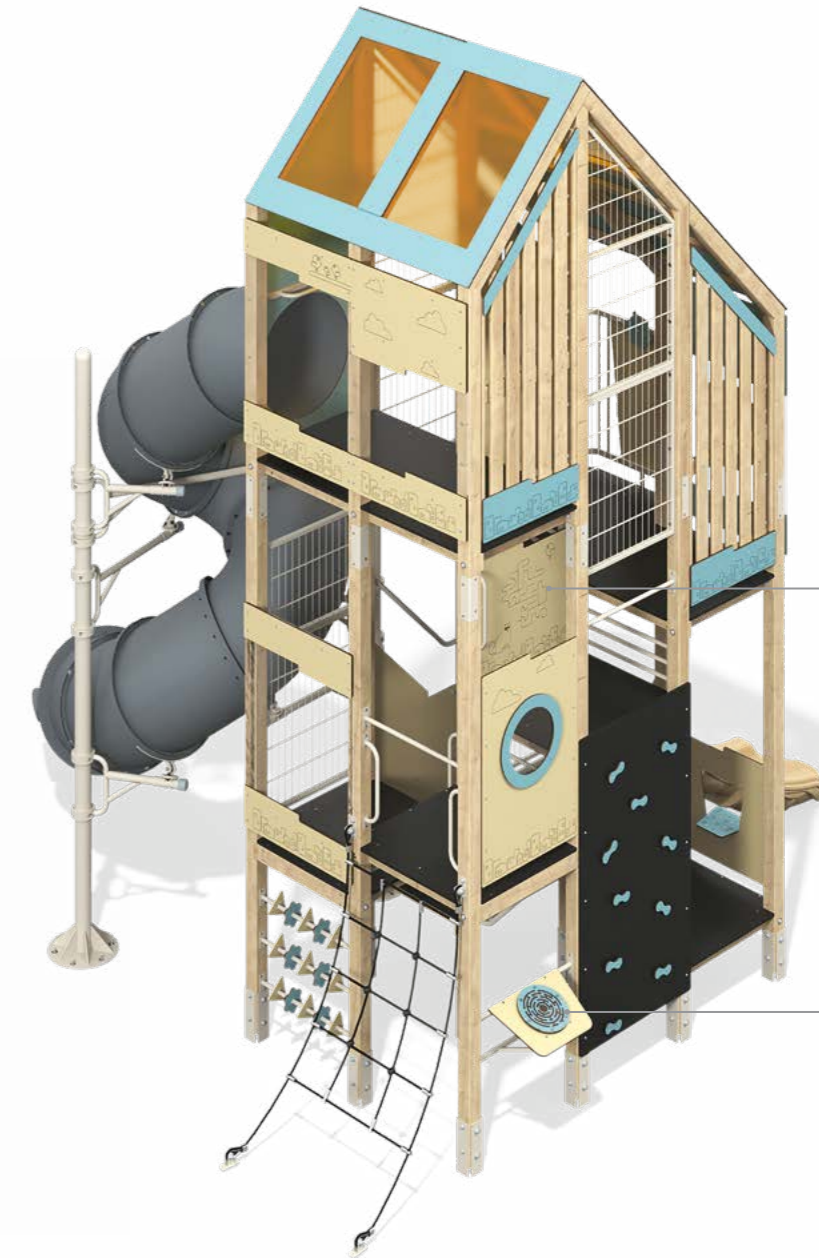

13.074

Play System Barium

width	length	height	fall height
4 995 mm	5 325 mm	6 015 mm	2 528 mm

Age range: 7-12 years

Color Box: