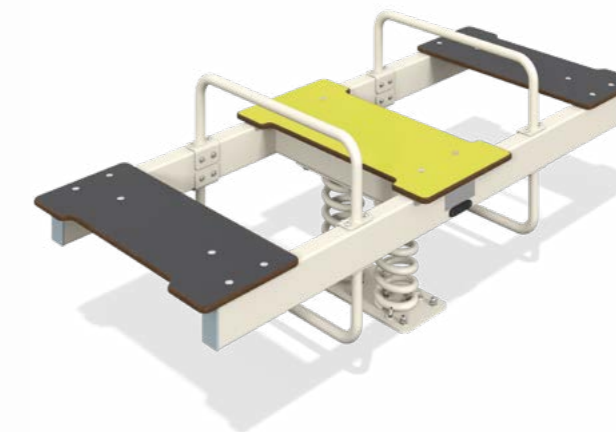

11.012

Seesaw Sydney

width	length	height	fall height
720 mm	1 700 mm	650 mm	460 mm

Age range: 4-10 years