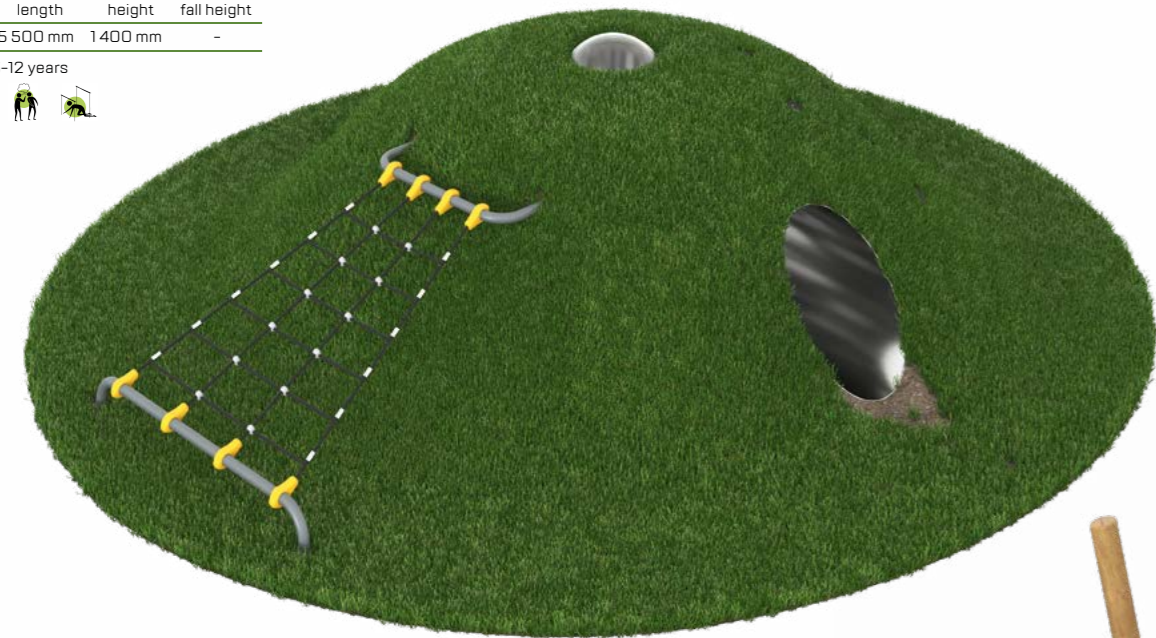

Age range: 3-12 years

GEOPLASTICS

43.009
 Legs for geoplasty

width	length	height	fall height
1700 mm	1700 mm	1200 mm	

 Age range: 3-12 years

43.003
 Bridge with a rope for geoplasty

width	length	height	fall height
1250 mm	5500 mm	1750 mm	530 mm

 Age range: 3-12 years

43.012

Hobbit house

width	length	height	fall height
4 700 mm	5 500 mm	1 400 mm	-

Age range: 3-12 years

43.004

Pillars

width	length	height	fall height
5 000 mm	5 000 mm	2 500 mm	-