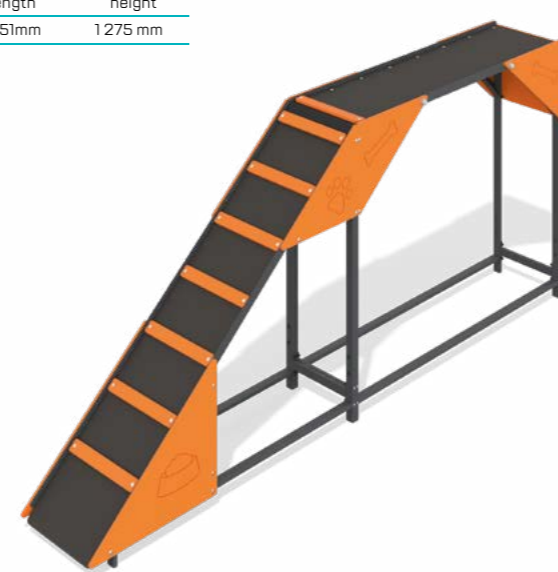

width	length	height
424 mm	7 110 mm	1 275 mm

35.005

Small dog walk jump

width	length	height
424 mm	2 951 mm	1 275 mm

35.009

Low wait table for dogs

width	length	height
618 mm	618 mm	165 mm

35.020