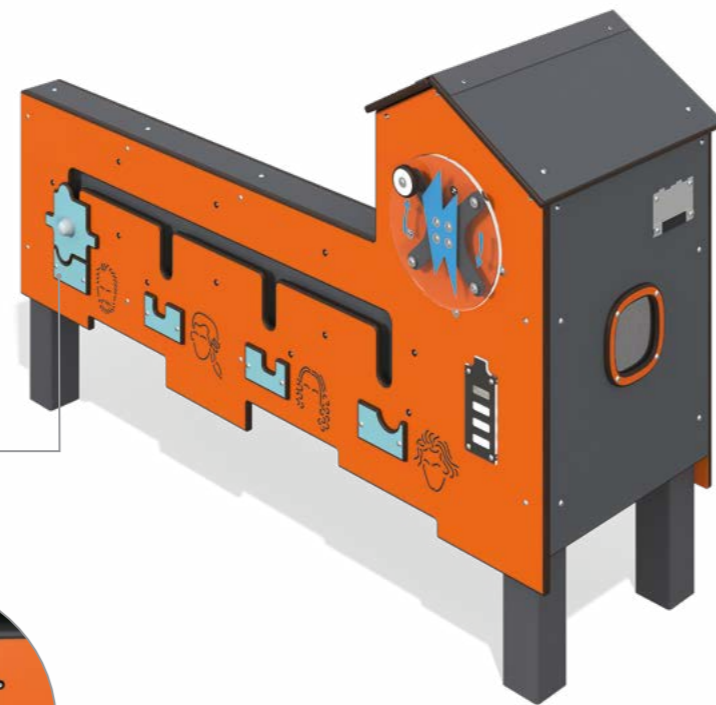

37.002

Scientific module Famous composers

width	length	height	fall height
561 mm	1 504 mm	1 014 mm	-

Age range: 7-12 years