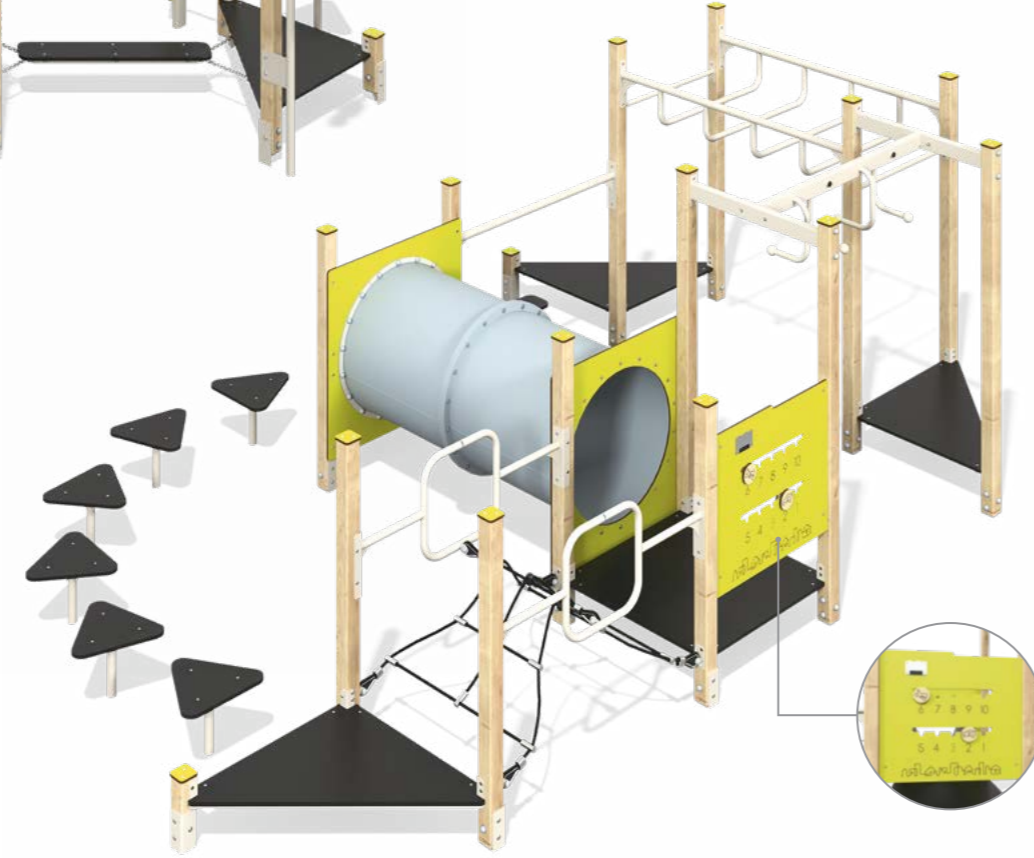

28.036

Youth Fitness Equipment Anaconda

width	length	height	fall height
3 710 mm	6 613 mm	1 690 mm	350 mm

Age range: 3-7 years