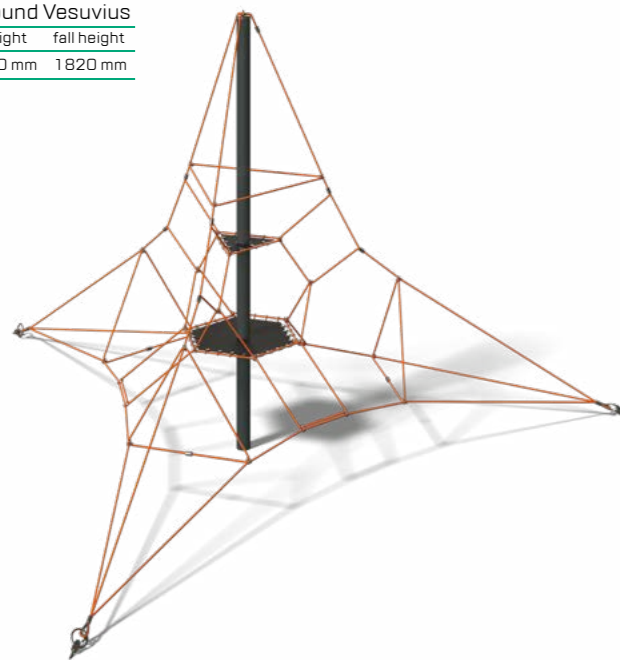

Age range: 7-12 years

21.046

Rope Climbing Playground Vesuvius

width	length	height	fall height
4 330 mm	5 000 mm	3 020 mm	1 820 mm

Age range: 7-12 years

21.036

Rope Climbing Playground Pilyugin

width	length	height	fall height
10 300 mm	10 300 mm	2 800 mm	990 mm

Age range: 7-12 years

21.037

Rope Climbing Playground Dirichle

width	length	height	fall height
11 325 mm	11 460 mm	2 760 mm	2 785 mm

Age range: 7-12 years

21.015

Rope Climbing Playground Bosphorus

width	length	height	fall height
4 000 mm	12 000 mm	2 800 mm	2 800 mm