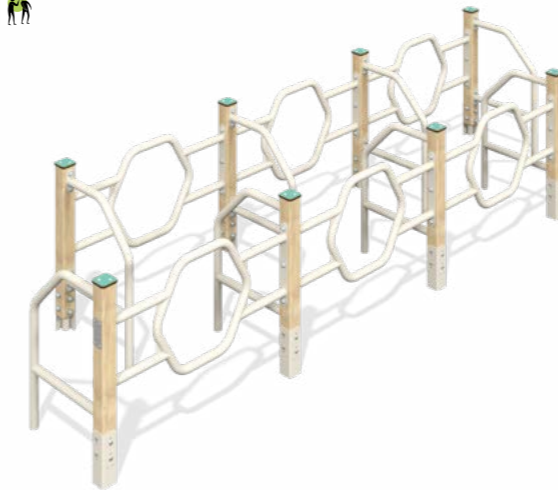

23.010

Play System Small bridge

width	length	height	fall height
800 mm	2147 mm	900 mm	900 mm

Age range: 3-6 years

13.005

Play System Ferry

width	length	height	fall height
900 mm	2300 mm	1600 mm	450 mm

Age range: 3-7 years

30.036

Labyrinth Hexagon

width	length	height	fall height
1200 mm	4200 mm	900 mm	-

Age range: 3-12 years

30.006

Wooden curved log

width	length	height	fall height
2300 mm	2800 mm	500 mm	500 mm

Age range: 7-12 years