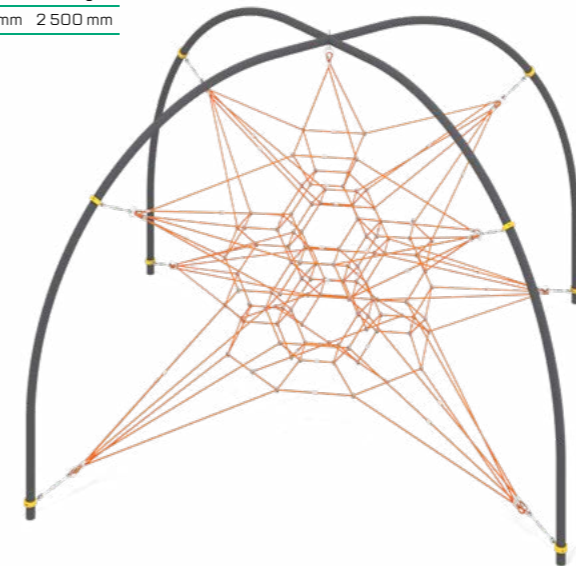

21.012

Rope Climbing Playground Cooper

width	length	height	fall height
7 100 mm	7 100 mm	3 600 mm	2 500 mm

Age range: 7-12 years