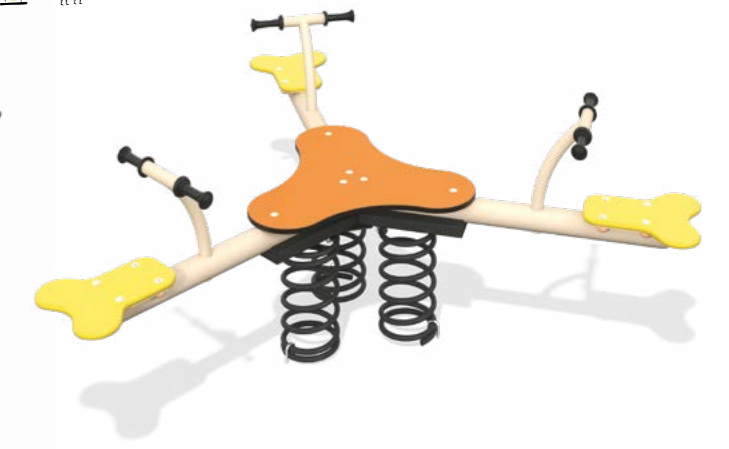

width	length	height
580 mm	3 160 mm	830 mm

Age range: 2-12 years

11.021

Seesaw with spring

width	length	height	fall height
590 mm	1 680 mm	847 mm	575 mm

Age range: 3-6 years

11.012

Seesaw Sydney

width	length	height	fall height
720 mm	1 700 mm	650 mm	460 mm

Age range: 4-10 years

ES-20108

Seesaw series

width	length	height
1 780 mm	2 040 mm	840 mm

Age range: 2-12 years

11.015

Seesaw Level

width	length	height	fall height
482 mm	2 602 mm	660 mm	666 mm

Age range: 3-12 years

11.013

Seesaw Singapore

width	length	height	fall height
482 mm	2 602 mm	660 mm	666 mm

Age range: 3-12 years

ES-20101

Seesaw series