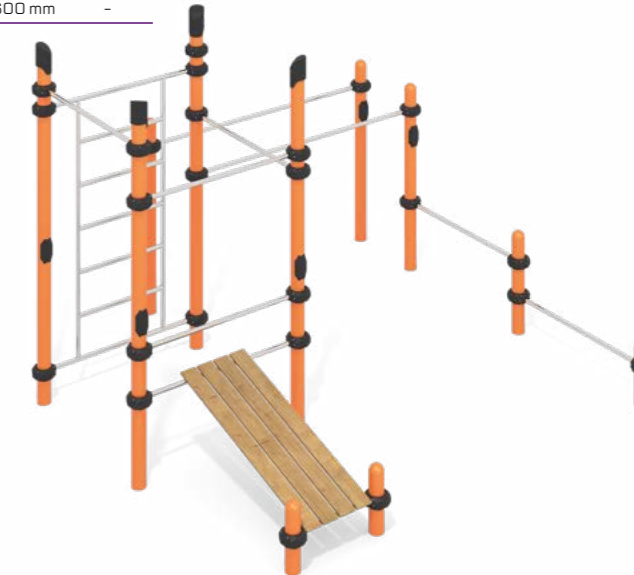

width	length	height	fall height
2775 mm	3030 mm	2600 mm	-

Age range: 14+

26.041

Workout System

width	length	height	fall height
3900 mm	6050 mm	2700 mm	-

Age range: 14+

26.037

Workout System

width	length	height	fall height
2570 mm	3400 mm	2600 mm	-

Age range: 14+

26.018

Workout System Double bars for push-ups

width	length	height	fall height
710 mm	2570 mm	1400 mm	-

Age range: 14+

26.019

Workout System Pullups for push-ups