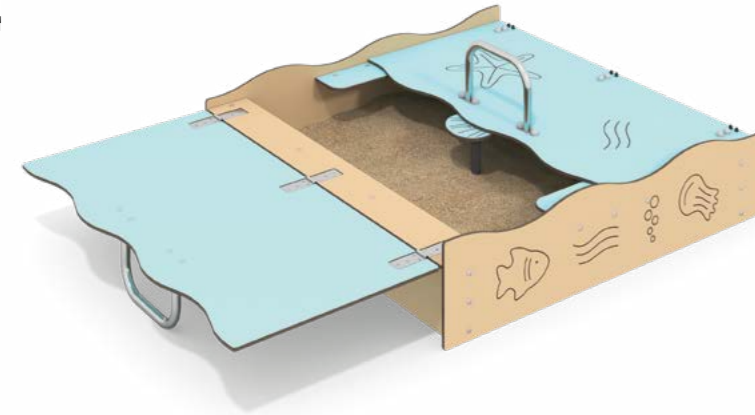

SANDPITS

19.066

Sandpit Safari

width	length	height	fall height
4000 mm	4085 mm	1960 mm	570 mm

Age range: 3-12 years

19.068

Sandpit Safari mini

width	length	height	fall height
2577 mm	3979 mm	1932 mm	738 mm

Age range: 3-12 years

Color Box:

19.037

Sand Play Equipment Sea with a lid

width	length	height	fall height
1300 mm	1300 mm	460 mm	300 mm

Age range: 3-7 years

19.022

Sandpit Galaxy