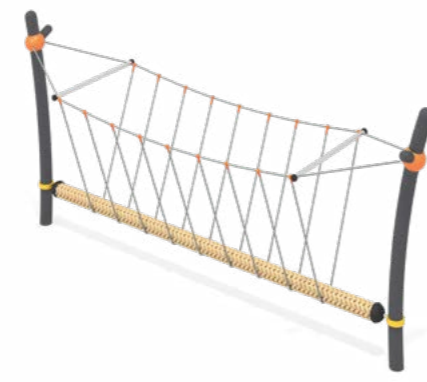

Age range: 7-12 years

**21.058****Rope Climbing Playground Bering**

width	length	height	fall height
208 mm	3 056 mm	2 500 mm	1 680 mm

Age range: 7-12 years

21.061

Rope Climbing Playground Rutherford

width	length	height	fall height
200 mm	3 130 mm	2 000 mm	1 550 mm

Age range: 7-12 years

21.060

Rope Climbing Playground Lippman

width	length	height	fall height
1 150 mm	4 700 mm	2 250 mm	440 mm

Age range: 7-12 years

21.062

Rope Climbing Playground Foucault

width	length	height	fall height
4 853 mm	4 855 mm	2 780 mm	595 mm

Age range: 7-12 years

21.068

Rope Climbing Playground Copernicus

width	length	height	fall height
1 100 mm	6 000 mm	3 000 mm	380 mm

Age range: 7-12 years

21.052

Rope Climbing Playground Voltaire

width	length	height	fall height
208 mm	3 190 mm	2 053 mm	410 mm