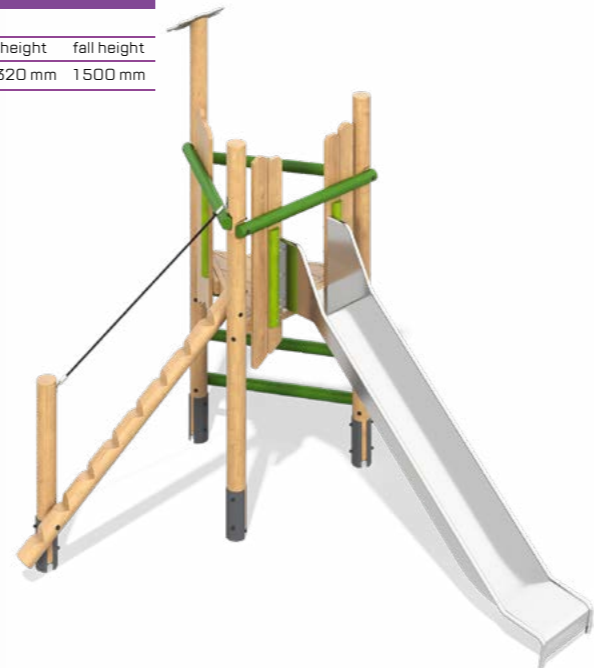

width	length	height
3 100 mm	3 500 mm	3 500 mm

Age range: 2-12 years

GW-06002

Eco-wood Series Outdoor Playground

width	length	height
2 700 mm	3 800 mm	3 500 mm

Age range: 2-12 years

MG4005

Play System

width	length	height	fall height
1735 mm	4100 mm	3250 mm	1120 mm

Age range: 3-6 years

MG3008

Slide with platform

width	length	height	fall height
3400 mm	3500 mm	3320 mm	1500 mm

Age range: 4-7 years

MG4008

Play System

width	length	height	fall height
4720 mm	5000 mm	3750 mm	1670 mm

Age range: 4-10 years

MG3202

Playing with sand and water

width	length	height	fall height
2450 mm	2800 mm	2540 mm	750 mm

Age range: 2-6 years

MG4015

Play System

width	length	height	fall height
9000 mm	16200 mm	3170 mm	2660 mm

Age range: 4-10 years

13.007

Play System Balance

width	length	height	fall height
770 mm	1450 mm	1065 mm	230 mm

Age range: 3-7 years