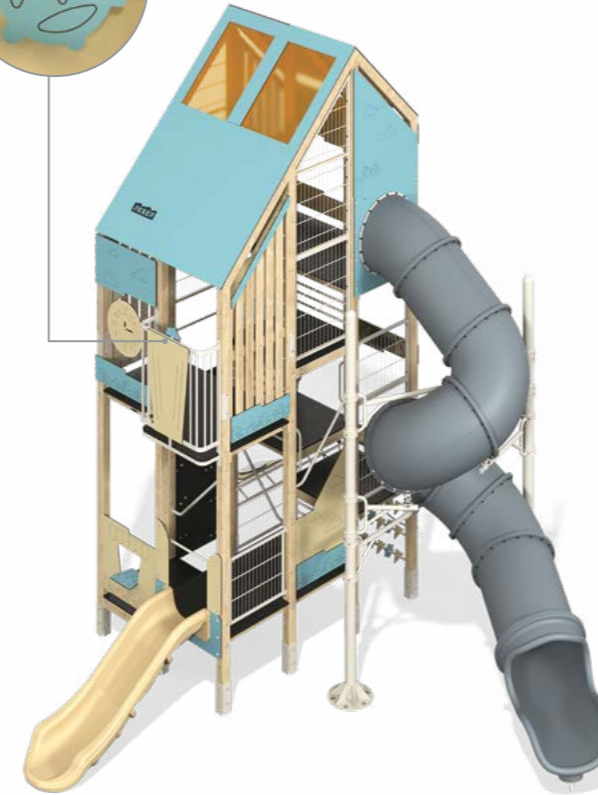

13.074

Play System Barium

width	length	height	fall height
4 995 mm	5 325 mm	6 015 mm	2 528 mm

Age range: 7-12 years

Color Box: