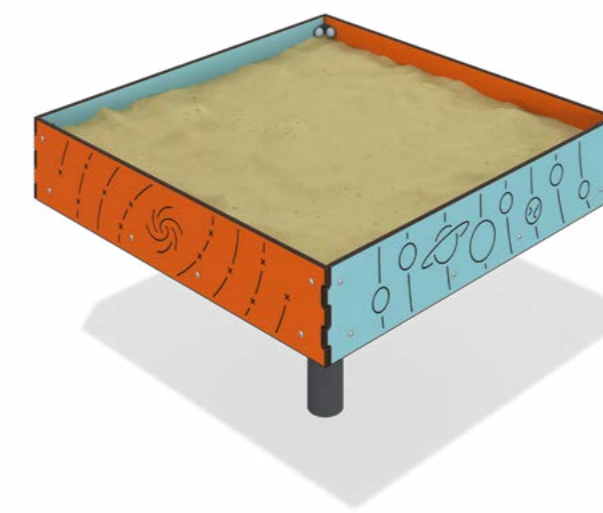

width	length	height	fall height
2125 mm	2125 mm	1018 mm	1018 mm

Age range: 3-6 years

19.027

Sandpit Beach

width	length	height	fall height
1000 mm	1000 mm	715 mm	715 mm

Age range: 3-6 years

19.019

Sandpit Galaxy

width	length	height	fall height
1000 mm	1000 mm	700 mm	700 mm

Age range: 3-6 years

19.026

Sandpit Mountains and forests

width	length	height	fall height
1000 mm	1000 mm	750 mm	750 mm

Age range: 3-6 years

19.070