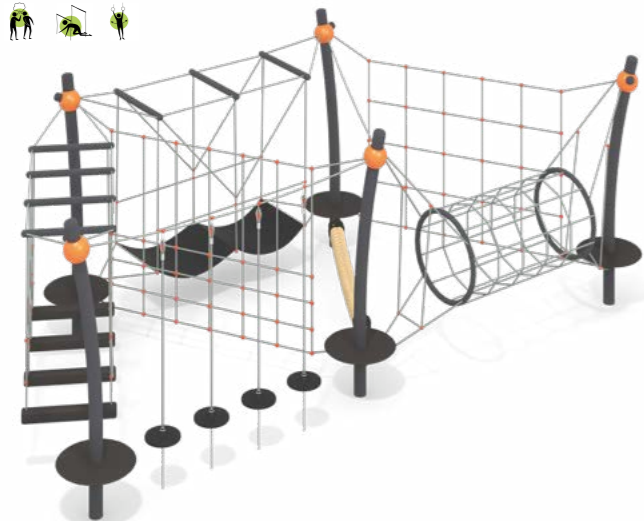

Age range: 3-12 years

ROPE CLIMBING PLAYGROUNDS

21.019
 Rope Climbing Playground Baikal
 width length height fall height
 6 170 mm 6 250 mm 2 100 mm 2 100 mm
 Age range: 7-12 years

21.043
 Rope Climbing Playground Cable car
 width length height fall height
 2 323 mm 25 266 mm 3 937 mm 800 mm
 Age range: 7-12 years

21.054

Rope Climbing Playground Wilson

width	length	height	fall height
3 400 mm	6 200 mm	2 420 mm	2 150 mm

Age range: 7-12 years

**21.049**

Rope Climbing Playground Lawrence

width	length	height	fall height
3 200 mm	8 100 mm	2 420 mm	2 000 mm