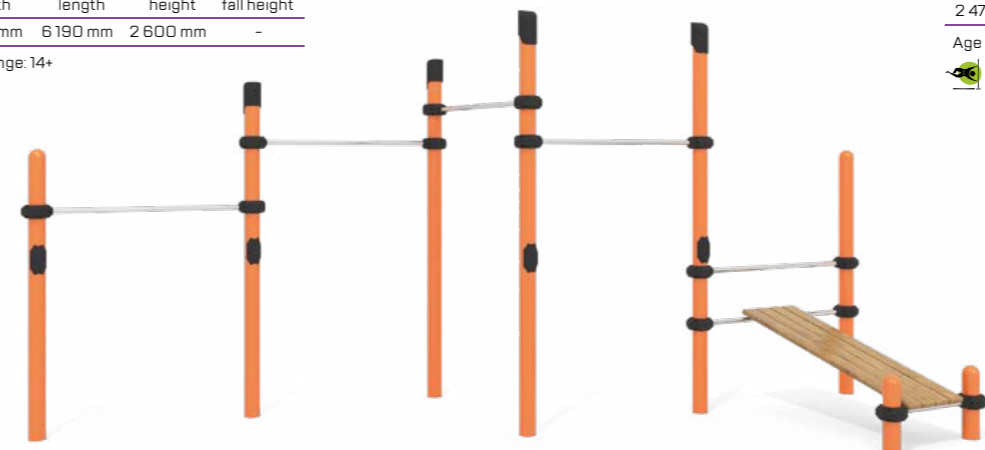

Age range: 7-12 years

**21.055****Rope Climbing Playground Hydrogen**

width	length	height	fall height
3 800 mm	8 800 mm	2 800 mm	1 390 mm

Age range: 7-12 years

**21.033****Rope Climbing Playground Euler**

width	length	height	fall height
5 620 mm	5 620 mm	4 730 mm	2 730 mm

Age range: 7-12 years

**21.039****Rope Climbing Playground Serpinsky**

width	length	height	fall height
4 610 mm	4 610 mm	3 498 mm	1 687 mm

Age range: 7-12 years

**21.047****Rope Climbing Playground Saharov**

width	length	height	fall height
3 740 mm	4 235 mm	3 735 mm	2 481 mm

Age range: 7-12 years

STREET WORKOUT

26.021

Workout System Pullups and AB bench

width	length	height	fall height
1800 mm	6190 mm	2600 mm	-

Age range: 14+

26.040

Workout System

width	length	height	fall height
2475 mm	3030 mm	2600 mm	-

Age range: 14+

26.042

Workout System