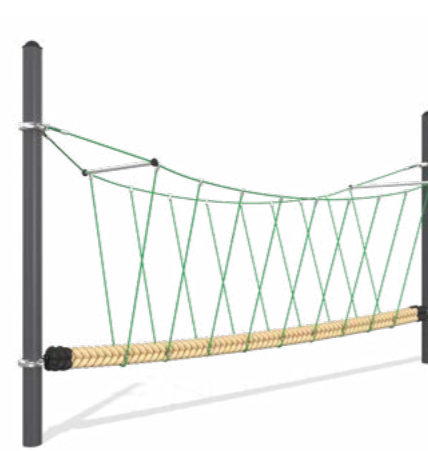

Age range: 7-12 years

21.066

Rope Climbing Playground Descartes

width	length	height	fall height
1 150 mm	4 500 mm	2 303 mm	360 mm

Age range: 7-12 years

21.064

Rope Climbing Playground Newton

width	length	height	fall height
208 mm	3 188 mm	2 051 mm	399 mm