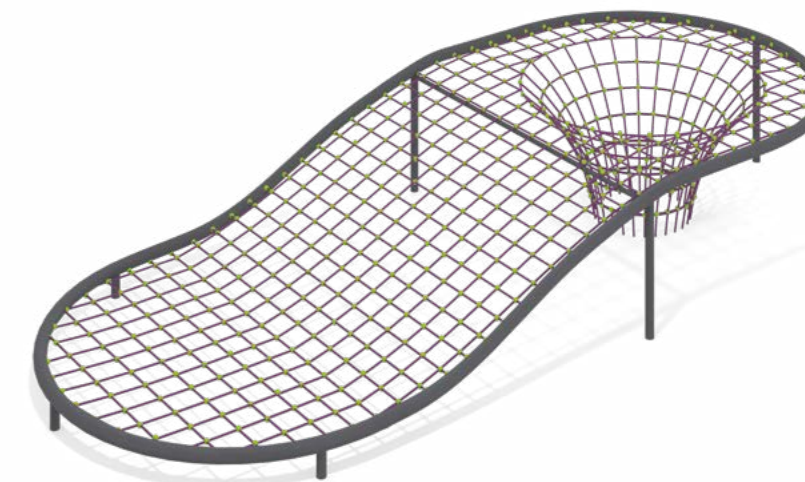

Age range: 7-12 years

21.046

Rope Climbing Playground Vesuvius

width	length	height	fall height
4 330 mm	5 000 mm	3 020 mm	1 820 mm

Age range: 7-12 years

21.036

Rope Climbing Playground Pilyugin

width	length	height	fall height
10 300 mm	10 300 mm	2 800 mm	990 mm

Age range: 7-12 years

21.037

Rope Climbing Playground Dirichle

width	length	height	fall height
11 325 mm	11 460 mm	2 760 mm	2 785 mm

Age range: 7-12 years

21.015

Rope Climbing Playground Bosphorus

width	length	height	fall height
4 000 mm	12 000 mm	2 800 mm	2 800 mm

Age range: 7-12 years

21.041

Rope Climbing Playground Hydra

width	length	height	fall height
4 000 mm	24 300 mm	2 810 mm	1 390 mm

Age range: 7-12 years

21.056**Rope Climbing Playground Pascal**

width	length	height	fall height
992 mm	3 920 mm	2 058 mm	1 512 mm