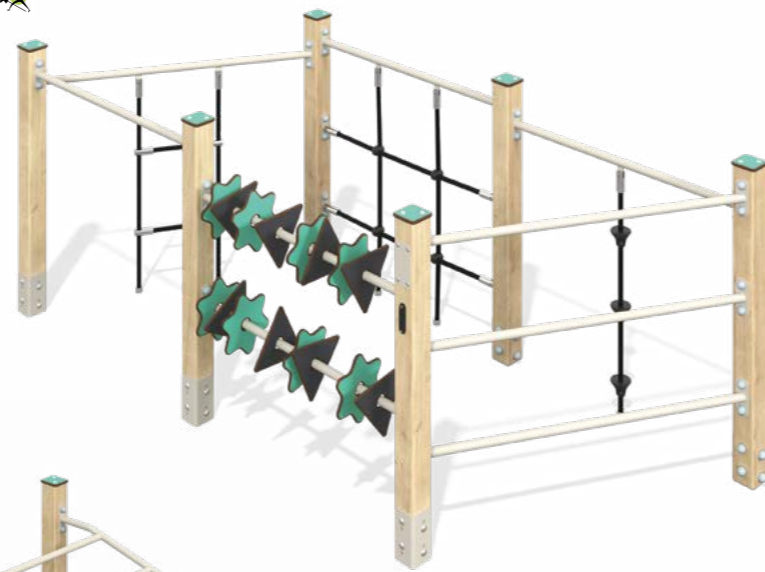

28.026

Youth Fitness Equipment Energy

width	length	height	fall height
1090 mm	2 590 mm	1090 mm	973 mm

Age range: 3-7 years