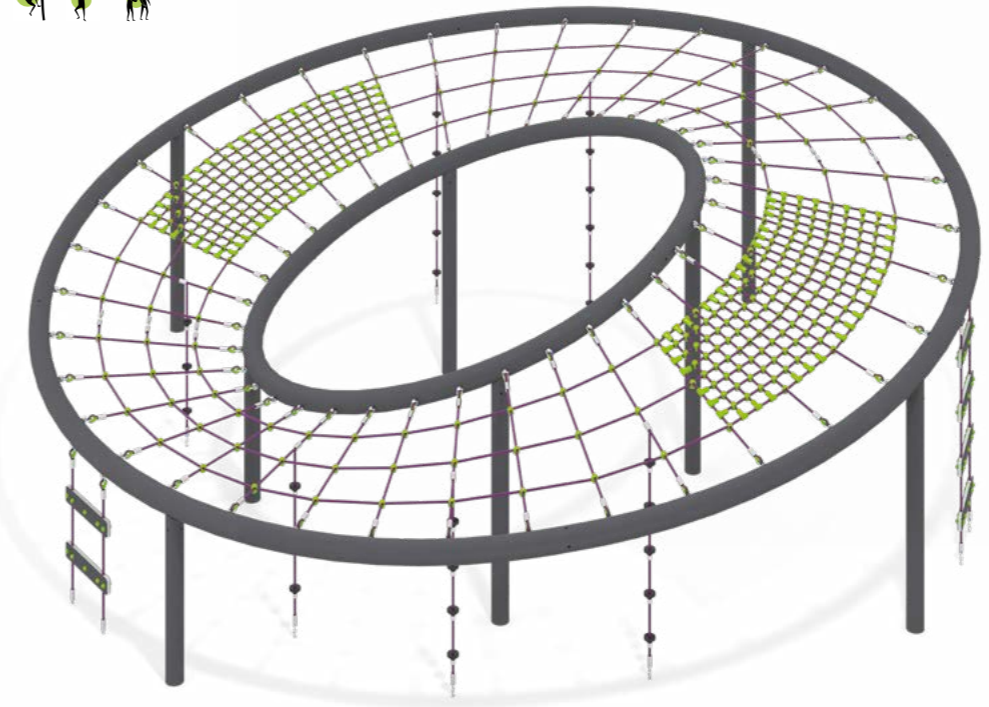

ROPE CLIMBING PLAYGROUNDS

21.019
Rope Climbing Playground Baikal
width length height fall height
6 170 mm 6 250 mm 2 100 mm 2 100 mm
Age range: 7-12 years