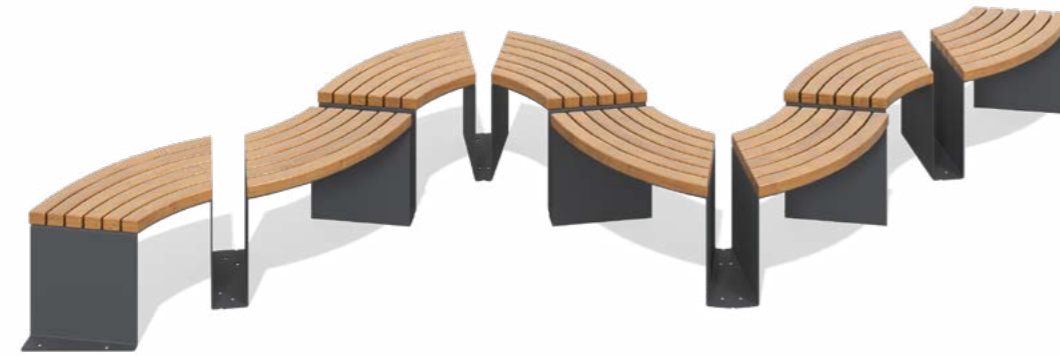

width	length	height
630 mm	700 mm	730 mm

34.043

Park Swing With Suspension Bench

width	length	height
450 mm	3 000 mm	3 050 mm

34.049

Modular bench Era 5

width	length	height
1850 mm	4 140 mm	440 mm

34.048