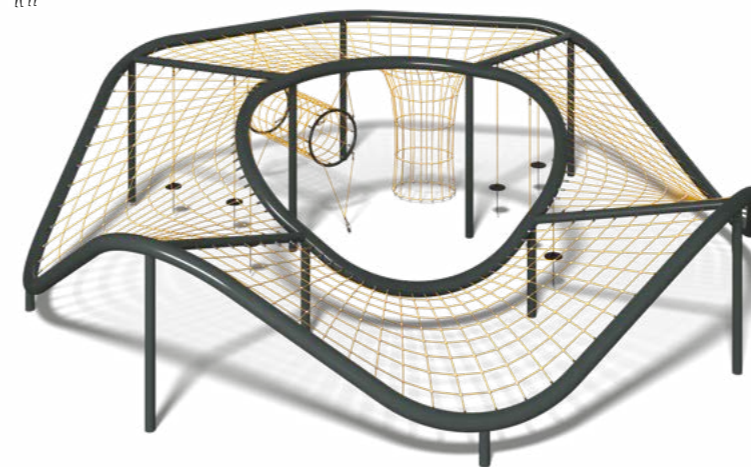

Age range: 7-12 years

21.046

Rope Climbing Playground Vesuvius

width	length	height	fall height
4 330 mm	5 000 mm	3 020 mm	1 820 mm

Age range: 7-12 years

21.036

Rope Climbing Playground Pilyugin

width	length	height	fall height
10 300 mm	10 300 mm	2 800 mm	990 mm

Age range: 7-12 years

21.037

Rope Climbing Playground Dirichle

width	length	height	fall height
11 325 mm	11 460 mm	2 760 mm	2 785 mm

Age range: 7-12 years

21.015

Rope Climbing Playground Bosphorus

width	length	height	fall height
4 000 mm	12 000 mm	2 800 mm	2 800 mm

Age range: 7-12 years

21.041

Rope Climbing Playground Hydra

width	length	height	fall height
4 000 mm	24 300 mm	2 810 mm	1 390 mm

Age range: 7-12 years

21.056**Rope Climbing Playground Pascal**

width	length	height	fall height
992 mm	3 920 mm	2 058 mm	1 512 mm

Age range: 7-12 years

**21.048****Rope Climbing Playground Galileo**

width	length	height	fall height
950 mm	3 860 mm	2 000 mm	1 450 mm

Age range: 7-12 years

**21.035****Rope Climbing Playground Bergerac**