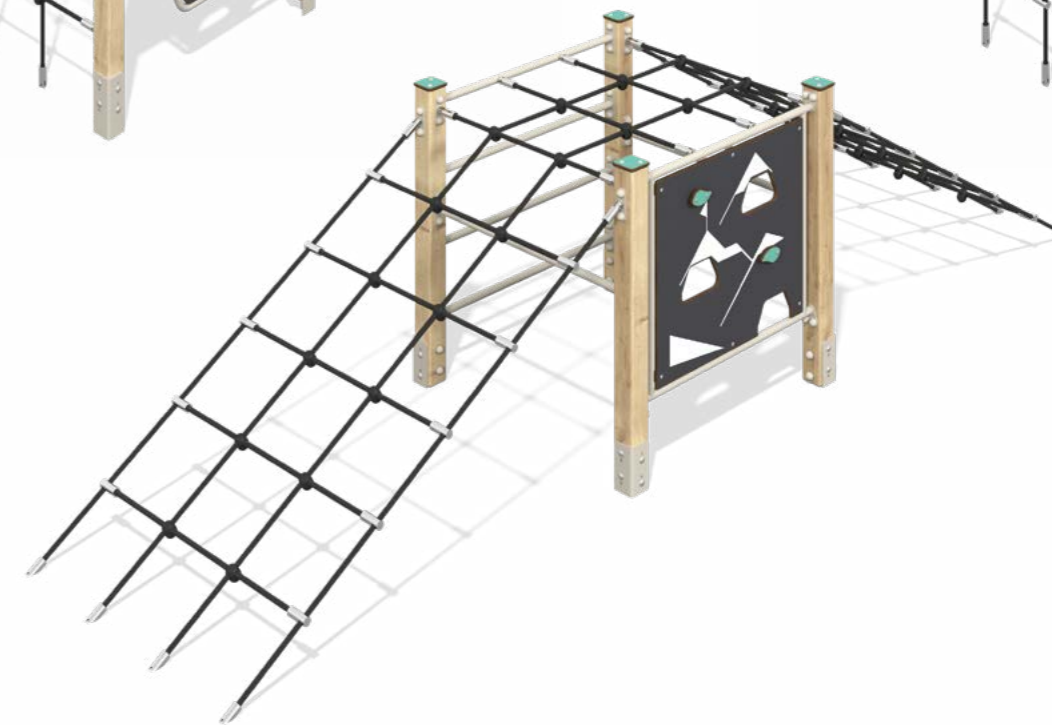

28.032

Youth Fitness Equipment Hero

width	length	height	fall height
1 010 mm	4 030 mm	1060 mm	1060 mm

Age range: 3-7 years