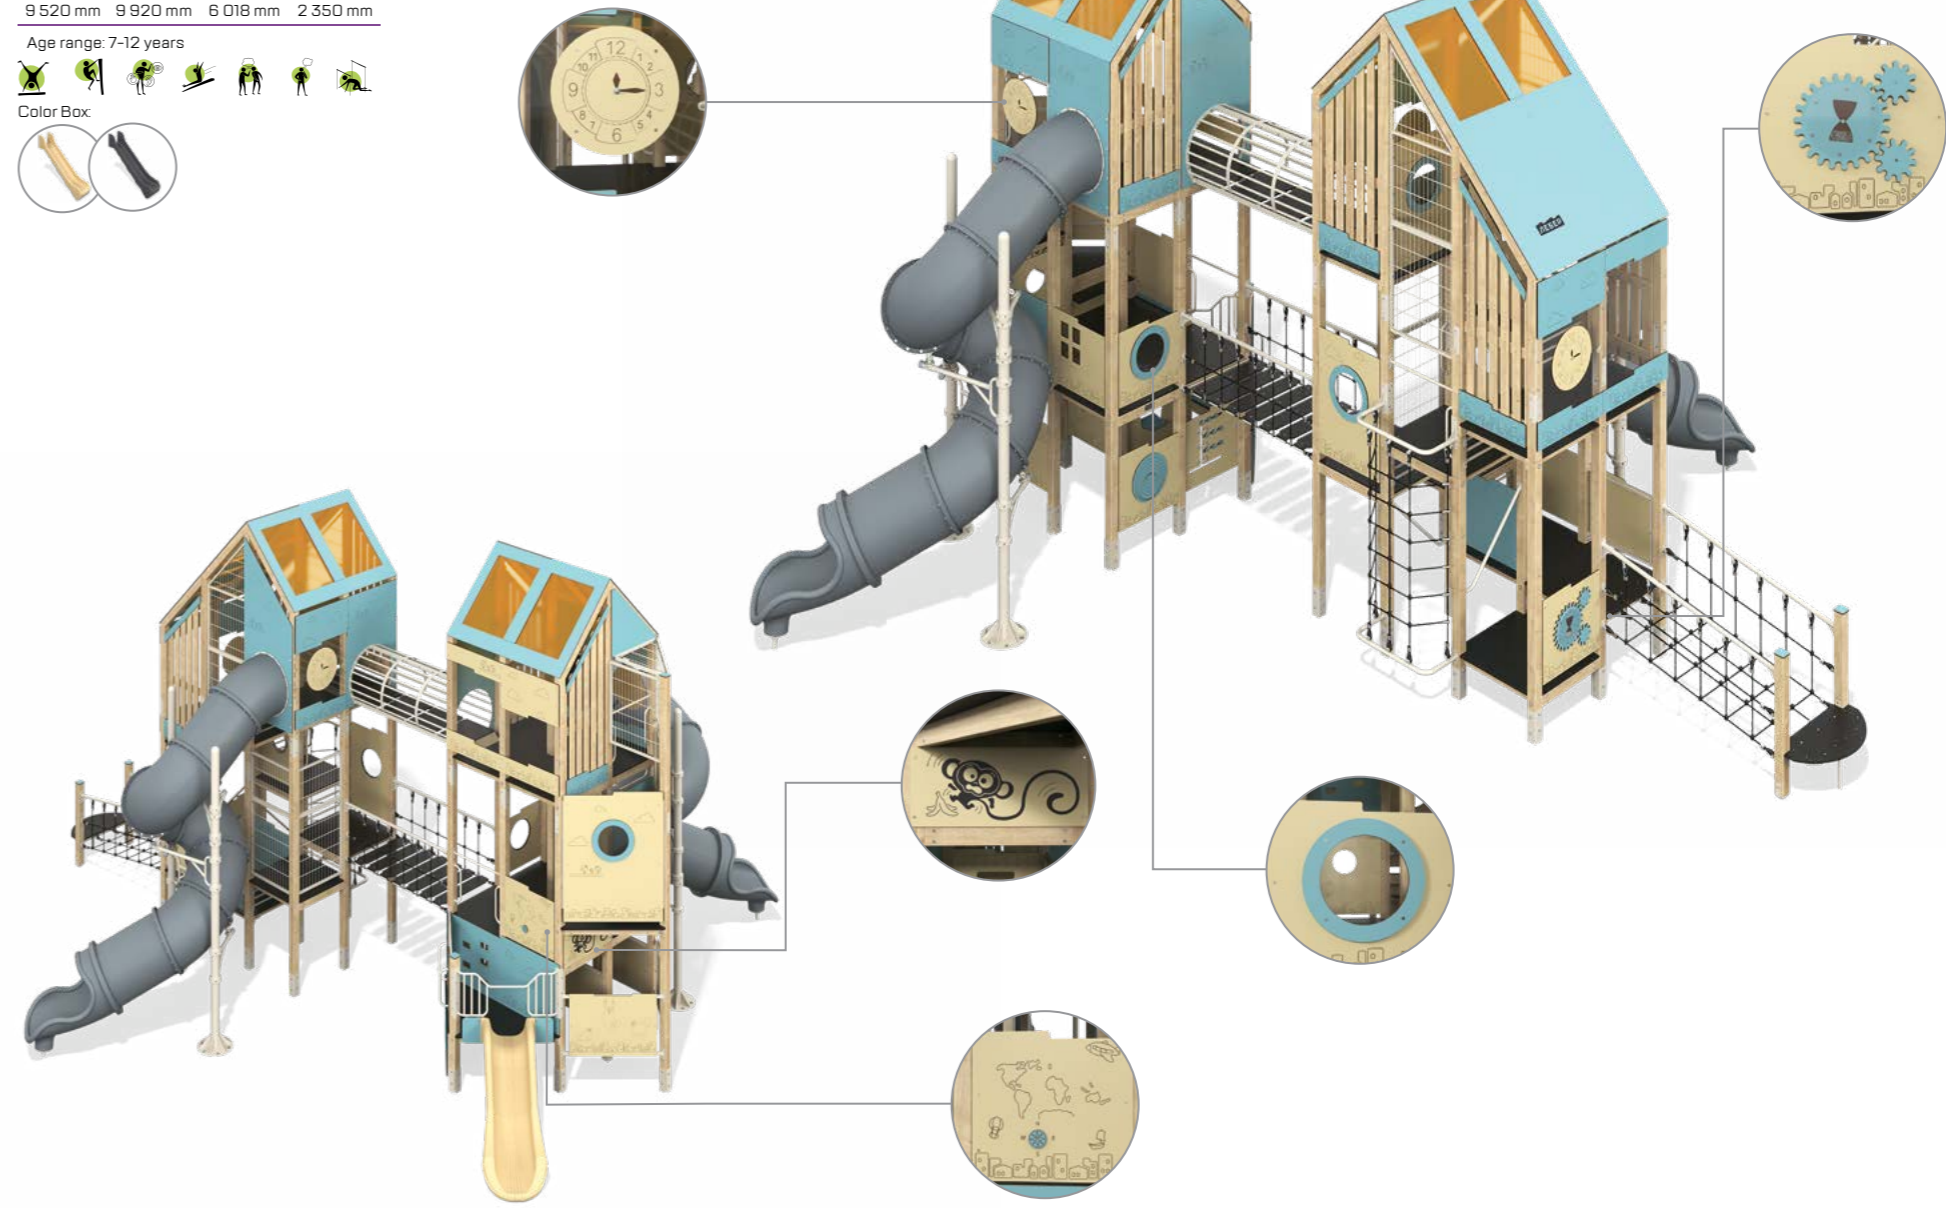

Color Box:

13.191

Play System Technetium

width	length	height	fall height
6 795 mm	10 939 mm	6 005 mm	1 529 mm

Age range: 7-12 years

Color Box

13.102

Play System Tellurium

width	length	height	fall height
9 520 mm	9 920 mm	6 018 mm	2 350 mm

Age range: 7-12 years

Color Box:

13.186

Play System Strontium

width	length	height	fall height
7180 mm	14259 mm	6 014 mm	2 534 mm

Age range: 7-12 years