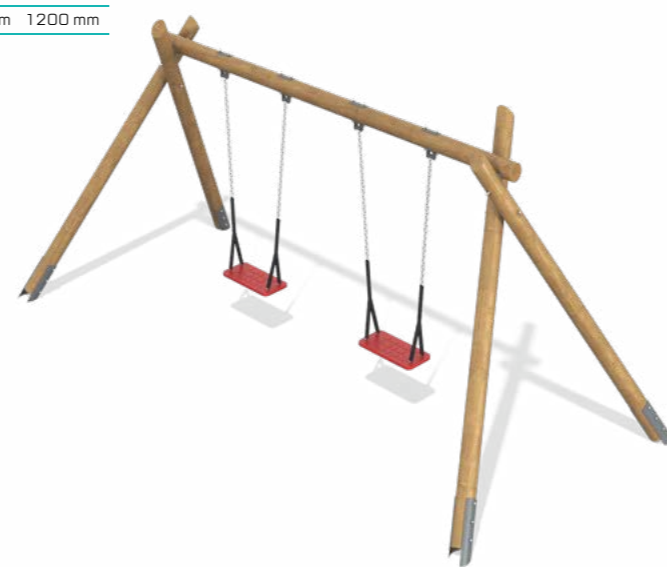

Steel Swing Frame For Large Seats

width	length	height	fall height
1460 mm	2360 mm	2640 mm	1450 mm

Age range: 3-12 years

17.003

Wooden Swing Nest

width	length	height	fall height
2100 mm	3300 mm	2400 mm	1200 mm

Age range: 3-12 years

17.022

Wooden Swing With Two Seats

width	length	height	fall height
2100 mm	3800 mm	2400 mm	1200 mm

Age range: 3-12 years

MG0515

Swing

width	length	height	fall height
300 mm	2050 mm	2100 mm	1200 mm

Age range: 3-12 years

MG0518

Wooden Swing 2-Seat

width	length	height	fall height
2500 mm	6530 mm	2700 mm	1200 mm

Age range: 3-12 years

17.007

6-Seat Wooden Swing

width	length	height	fall height
6000 mm	6900 mm	2600 mm	1330 mm

Age range: 3-12 years

17.023

Combined Wooden Swing

width	length	height	fall height
2100 mm	6550 mm	2400 mm	1200 mm

Age range: 3-12 years

17.028

Swing Frame Nest Urban

width	length	height	fall height
1500 mm	3390 mm	2150 mm	mm