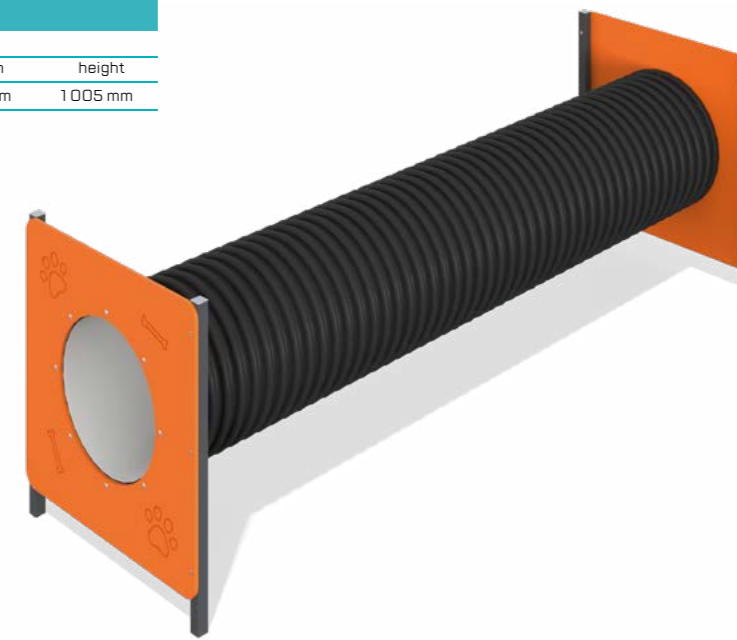

35.007

Dog crawl tunnel 1.5m

width	length	height
890 mm	1 515 mm	1 005 mm

35.018

Dog crawl tunnel 3m

width	length	height
890 mm	3 015 mm	1 005 mm

35.017

Whippet walk