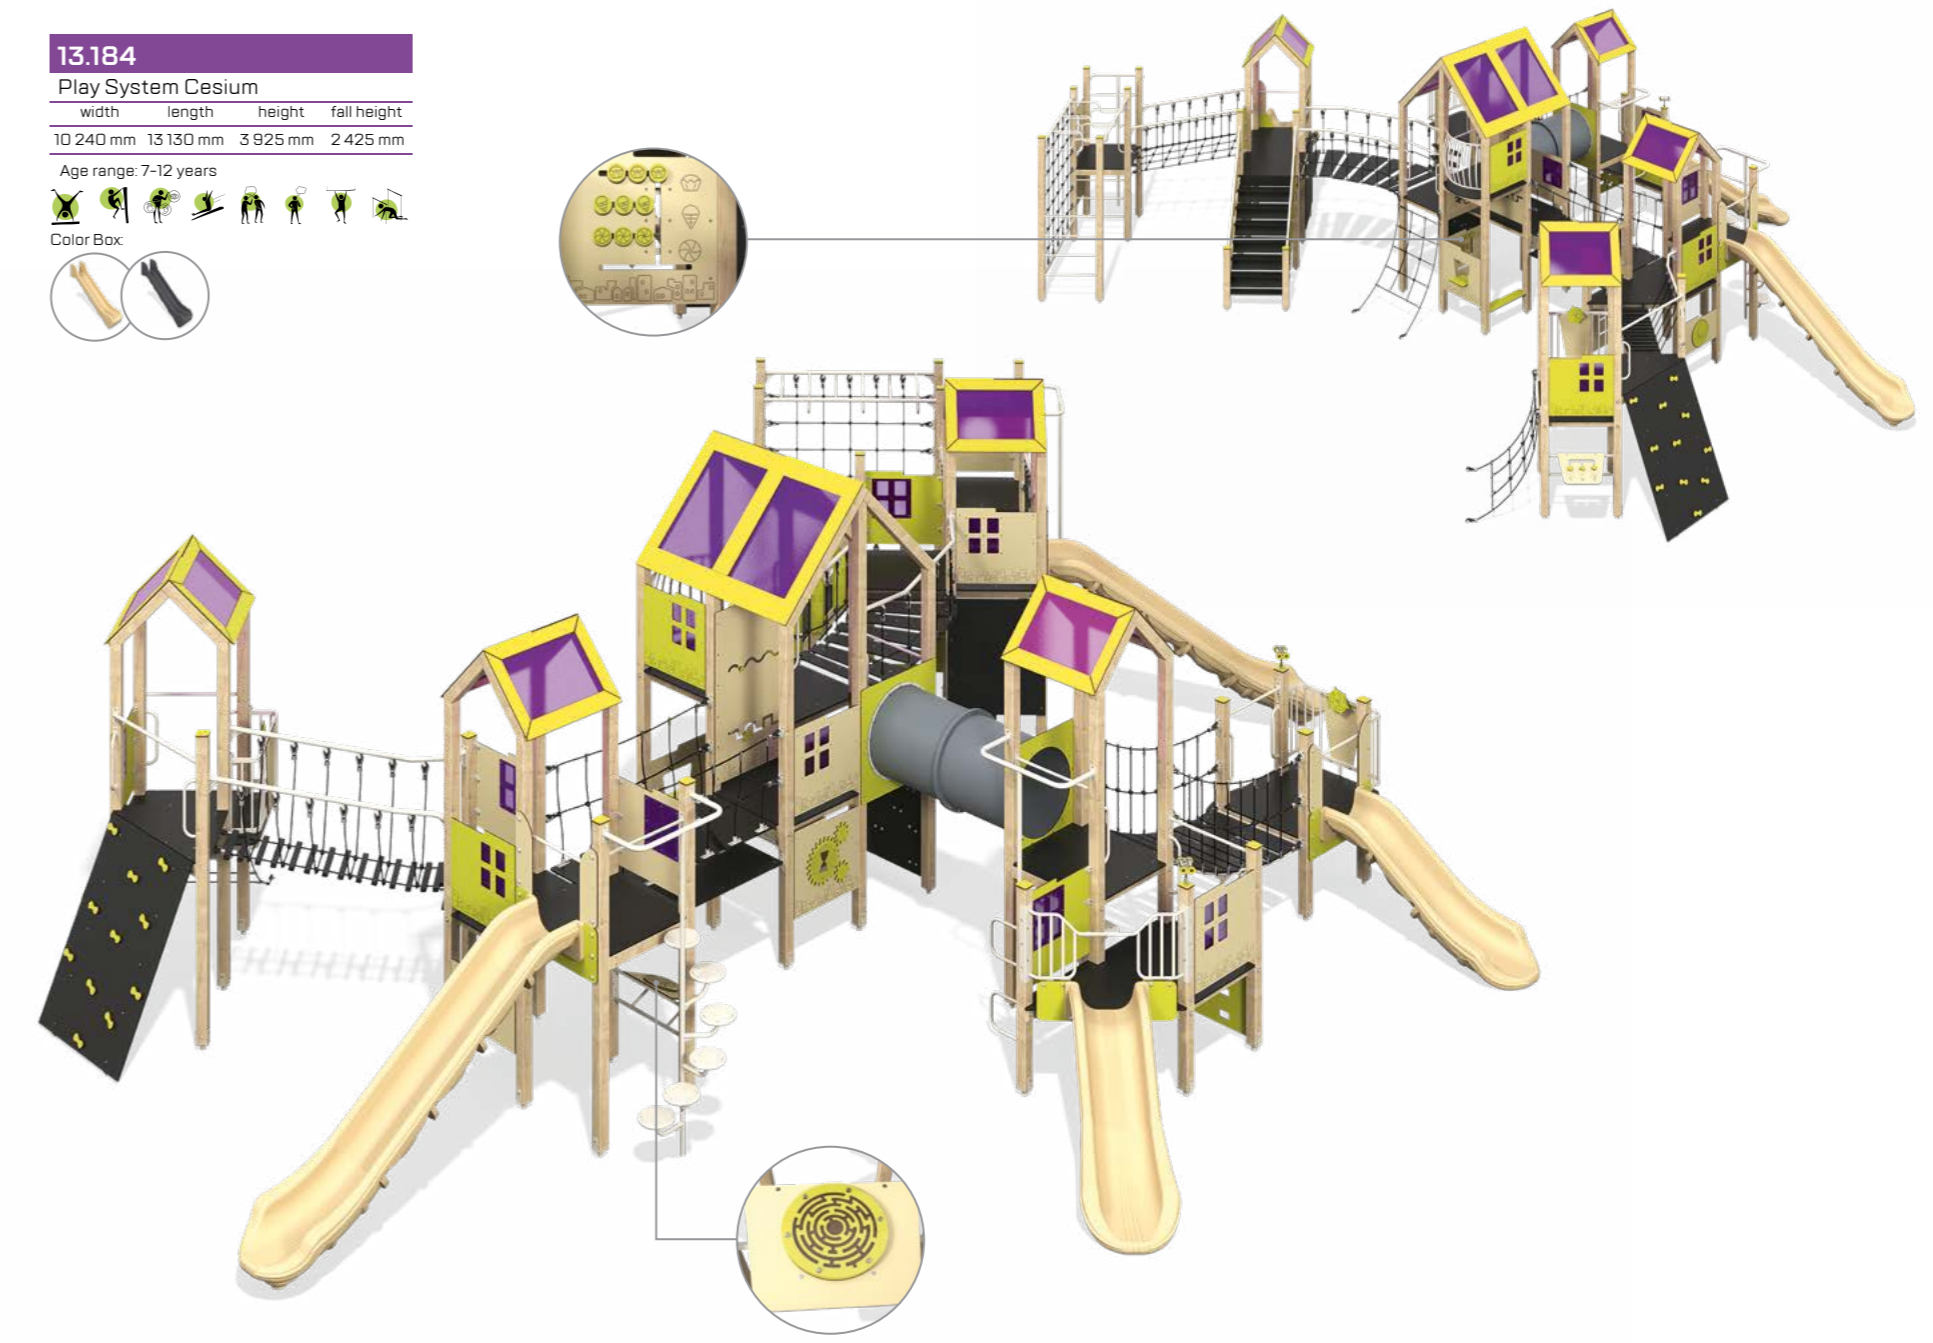

width	length	height	fall height
9 982 mm	11 463 mm	3 923 mm	1 979 mm

Age range: 7-12 years

Color Box:

13.184
Play System Cesium

width	length	height	fall height
10 240 mm	13 130 mm	3 925 mm	2 425 mm

Age range: 7-12 years

Color Box:

13.188

Play System Stannum

width	length	height	fall height
8 479 mm	9 056 mm	6 018 mm	2 028 mm

Age range: 7-12 years

Color Box:

13.076

Play System Iridium