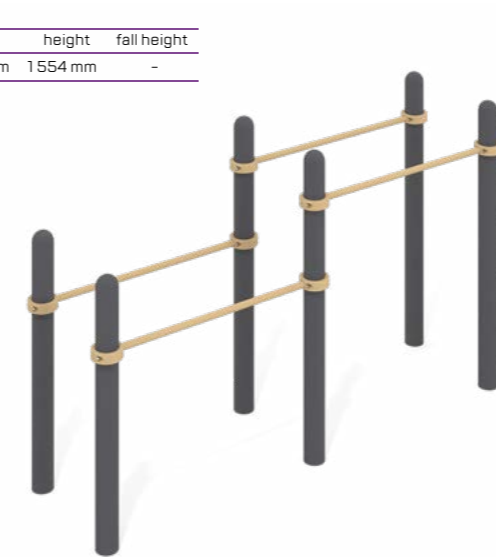

Age range: 14+

26.055

Workout System Multi-levelled double Pullup

width	length	height	fall height
150 mm	2 570 mm	2 544 mm	-

Age range: 14+

26.058

Workout System Triple cascade

width	length	height	fall height
150 mm	3 774 mm	2 554 mm	-

Age range: 14+

26.029**Workout System**

width	length	height	fall height
2 955 mm	3 166 mm	2 554 mm	-

Age range: 14+

**26.008****Workout System**

width	length	height	fall height
1 893 mm	4 374 mm	2 554 mm	-

Age range: 14+

**26.025****Workout System Double bars for push-ups**

width	length	height	fall height
750 mm	2 566 mm	1 554 mm	-

Age range: 14+

**26.028****Workout System Bars for push-ups**

width	length	height	fall height
750 mm	1 358 mm	1 554 mm	-