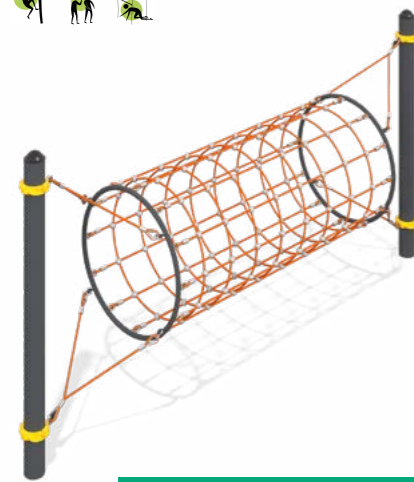

Age range: 7-12 years

21.041

Rope Climbing Playground Hydra

width	length	height	fall height
4 000 mm	24 300 mm	2 810 mm	1 390 mm

Age range: 7-12 years

21.056**Rope Climbing Playground Pascal**

width	length	height	fall height
992 mm	3 920 mm	2 058 mm	1 512 mm

Age range: 7-12 years

**21.048****Rope Climbing Playground Galileo**

width	length	height	fall height
950 mm	3 860 mm	2 000 mm	1 450 mm

Age range: 7-12 years

**21.035****Rope Climbing Playground Bergerac**