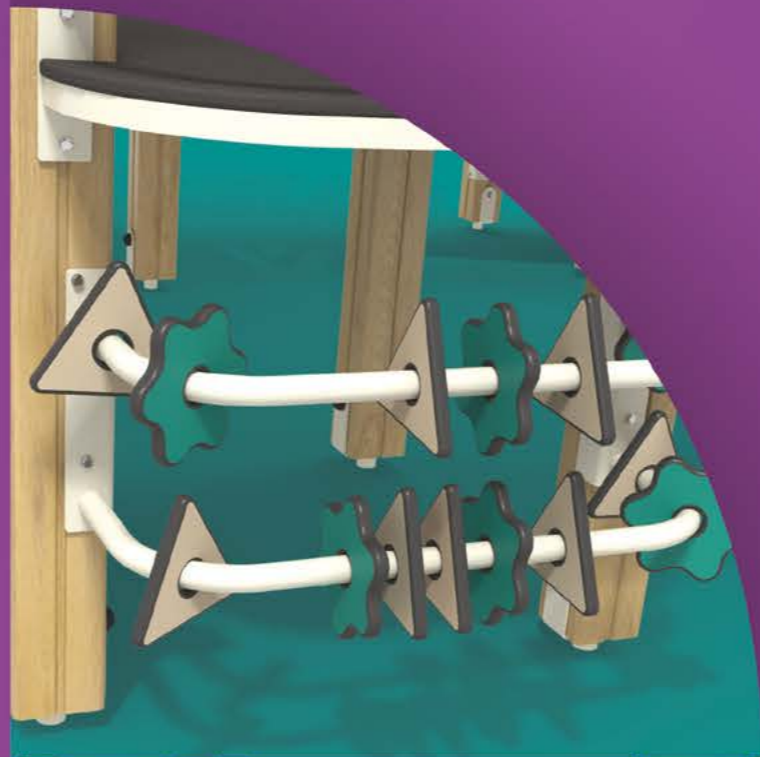

39.021

Aluminum Bin

width	length	height
270 mm	480 mm	865 mm

39.022

Aluminum Bin

width	length	height
290 mm	500 mm	1020 mm

Instagram

Website