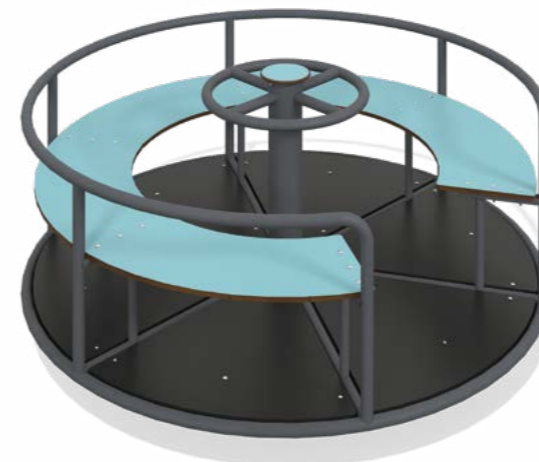

14.023

Carousel Missouri

width	length	height	fall height
1650 mm	1650 mm	750 mm	463 mm

Age range: 3-12 years