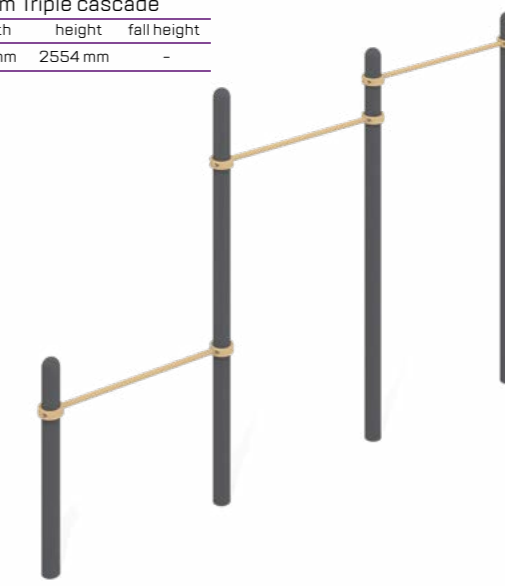

26.002

Workout System Snake hand-walker Swedish wall and Pullups

width	length	height	fall height
1 694 mm	5 682 mm	2 554 mm	-

Age range: 14+

26.027

Workout System Classic hand walker

width	length	height	fall height
1 358 mm	4 230 mm	2 554 mm	-

Age range: 14+

26.055

Workout System Multi-levelled double Pullup

width	length	height	fall height
150 mm	2 570 mm	2 544 mm	-

Age range: 14+

26.058

Workout System Triple cascade

width	length	height	fall height
150 mm	3 774 mm	2 554 mm	-

Age range: 14+

26.029**Workout System**

width	length	height	fall height
2 955 mm	3 166 mm	2 554 mm	-

Age range: 14+

**26.008****Workout System**

width	length	height	fall height
1 893 mm	4 374 mm	2 554 mm	-