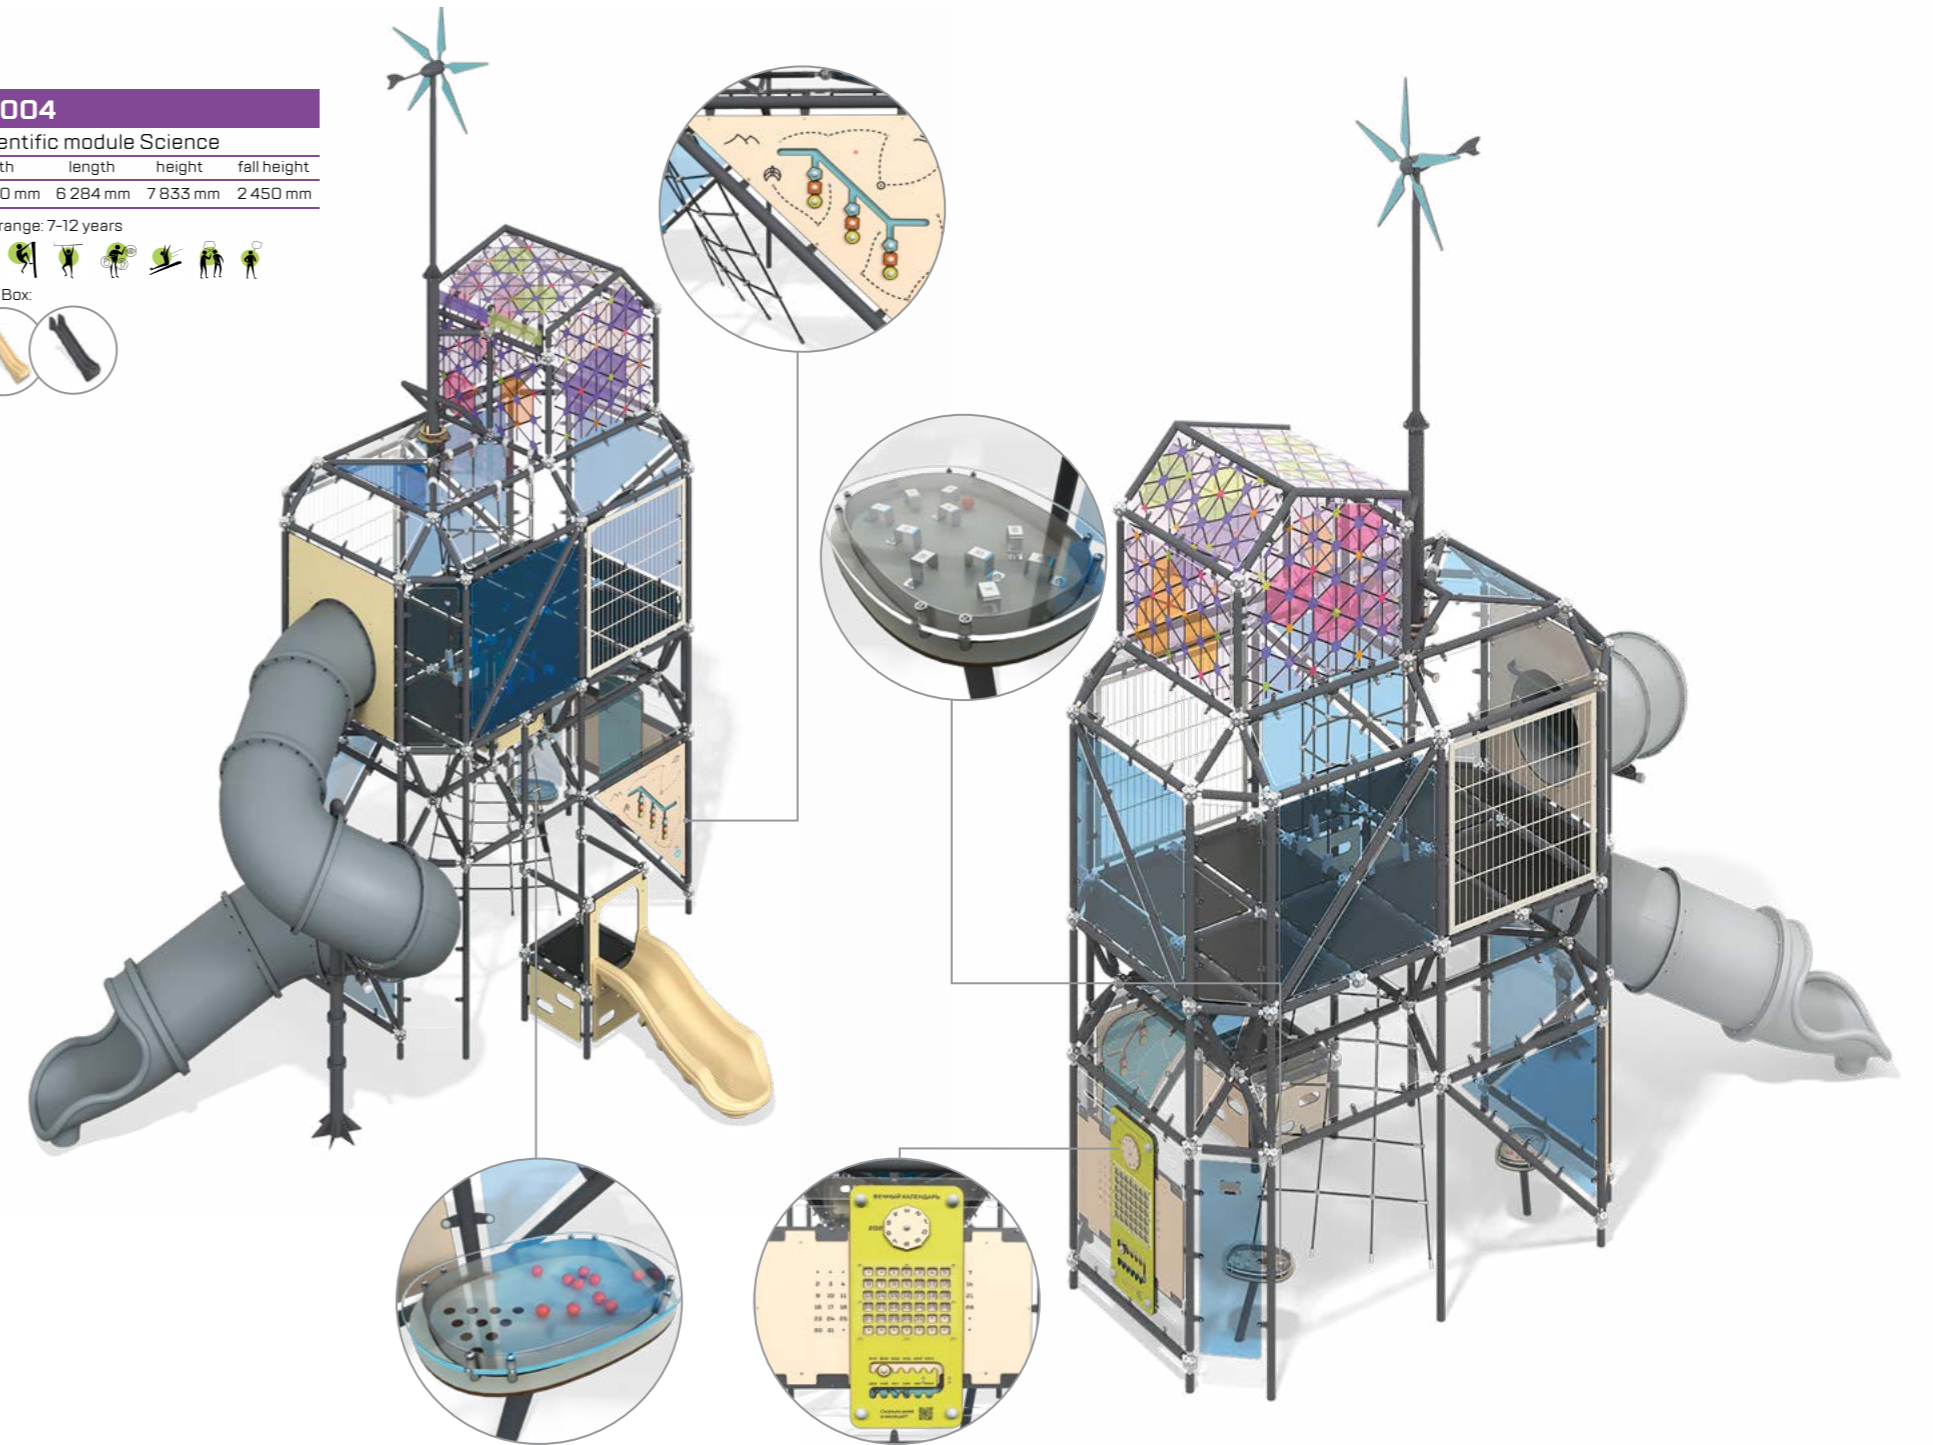

Color Box

37.004

Scientific module Science

width	length	height	fall height
3 890 mm	6 284 mm	7 833 mm	2 450 mm

Age range: 7-12 years

Color Box:

13.192

Play System Tower