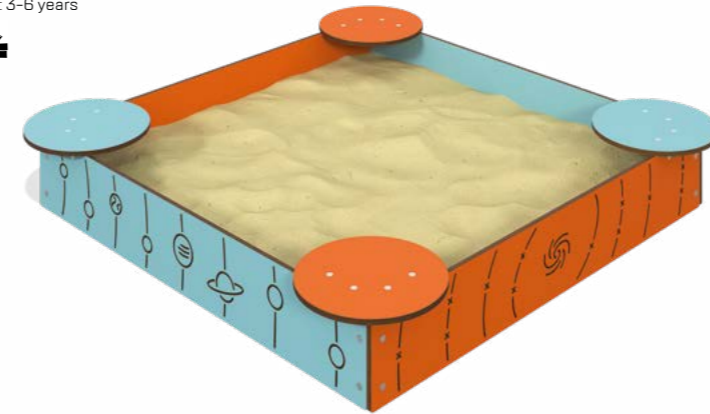

SANDPITS

19.066

Sandpit Safari

width	length	height	fall height
4000 mm	4085 mm	1960 mm	570 mm

Age range: 3-12 years

19.068

Sandpit Safari mini

width	length	height	fall height
2577 mm	3979 mm	1932 mm	738 mm

Age range: 3-12 years

Color Box:

19.037

Sand Play Equipment Sea with a lid

width	length	height	fall height
1300 mm	1300 mm	460 mm	300 mm

Age range: 3-7 years

19.022

Sandpit Galaxy

width	length	height	fall height
1675 mm	1675 mm	255 mm	255 mm

Age range: 3-6 years

19.047

Sandpit Indians

width	length	height	fall height
2615 mm	2615 mm	255 mm	255 mm

Age range: 3-6 years

19.041

Sandpit Constructivism

width	length	height	fall height
2125 mm	2125 mm	1018 mm	1018 mm

Age range: 3-6 years

19.027

Sandpit Beach

width	length	height	fall height
1000 mm	1000 mm	715 mm	715 mm

Age range: 3-6 years

19.019

Sandpit Galaxy