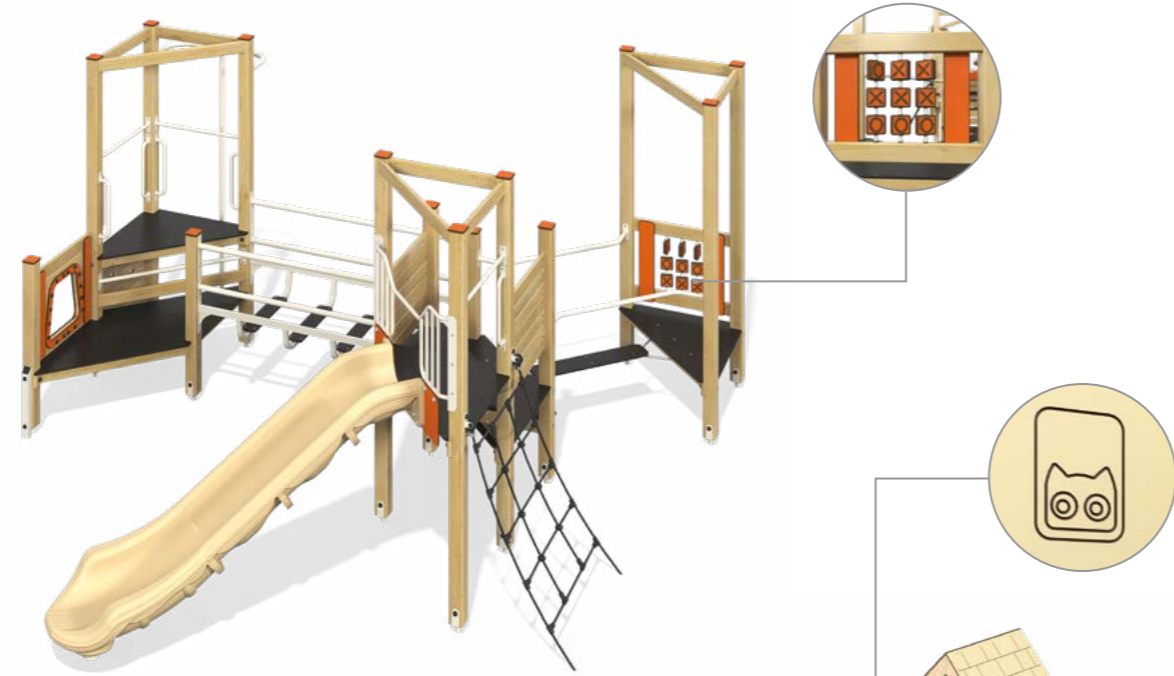

Age range: 3-7 years

Color Box:

13.201

Play System Trion

width	length	height	fall height
4 897 mm	4 955 mm	2 563 mm	2 290 mm

Age range: 3-7 years

Color Box:

13.039

Play System Rhenium

width	length	height	fall height
3 739 mm	5 448 mm	3 071 mm	2 295 mm

Age range: 3-7 years

Color Box:

13.203

Play System Rachmaninov

width	length	height	fall height
3 739 mm	5 448 mm	3 071 mm	2 295 mm

Age range: 3-7 years

Color Box:

13.022

Play System Alaska

width	length	height	fall height
1 545 mm	1 592 mm	1 932 mm	230 mm

Age range: 3-7 years

13.052

Play System Xenon