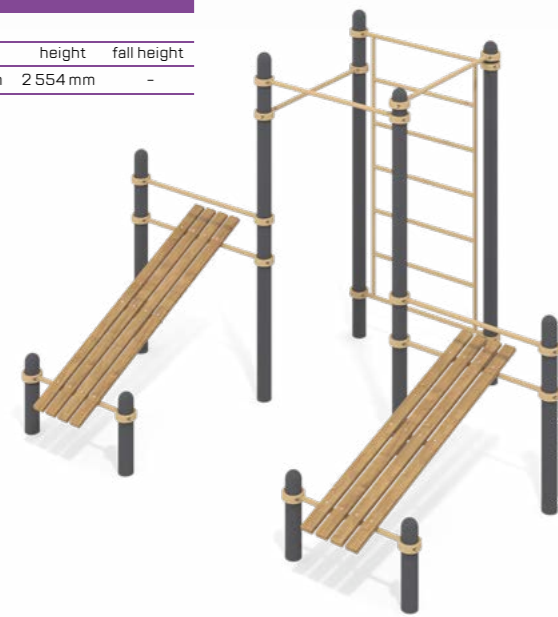

Age range: 14+

**26.025****Workout System Double bars for push-ups**

width	length	height	fall height
750 mm	2 566 mm	1 554 mm	-

Age range: 14+

**26.028****Workout System Bars for push-ups**

width	length	height	fall height
750 mm	1 358 mm	1 554 mm	-

Age range: 14+

**26.022****Workout System**

width	length	height	fall height
2 955 mm	3 774 mm	2 554 mm	-

Age range: 14+

**26.007****Workout System**

width	length	height	fall height
1 893 mm	3 774 mm	2 554 mm	-