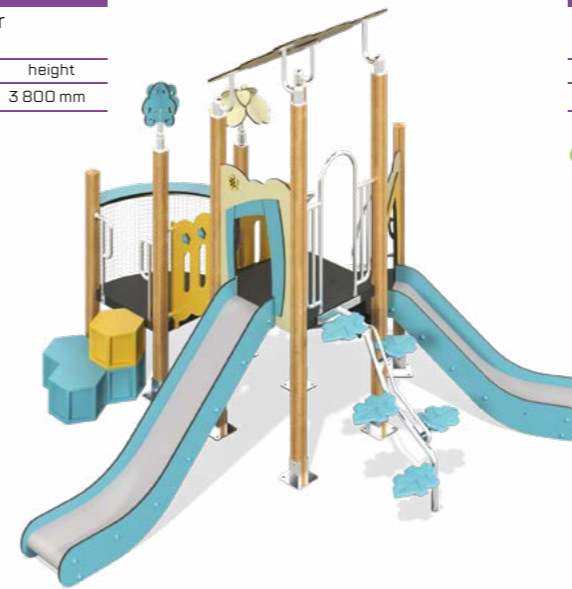

Age range: 3-7 years

Color Box:

GW-05601

Eco-wood Series Outdoor Playground

width	length	height
4 000 mm	4 500 mm	3 800 mm

Age range: 2-12 years

GW-05701

Eco-wood Series Outdoor Playground

width	length	height
2 900 mm	5 800 mm	3 500 mm

Age range: 2-12 years

GW-05801

Eco-wood Series Outdoor Playground

width	length	height
2 700 mm	5 700 mm	3 800 mm

Age range: 2-12 years

GW-05903

Eco-wood Series Outdoor Playground

width	length	height
3 100 mm	3 500 mm	3 500 mm

Age range: 2-12 years

GW-06002

Eco-wood Series Outdoor Playground

width	length	height
2 700 mm	3 800 mm	3 500 mm

Age range: 2-12 years

MG4005

Play System