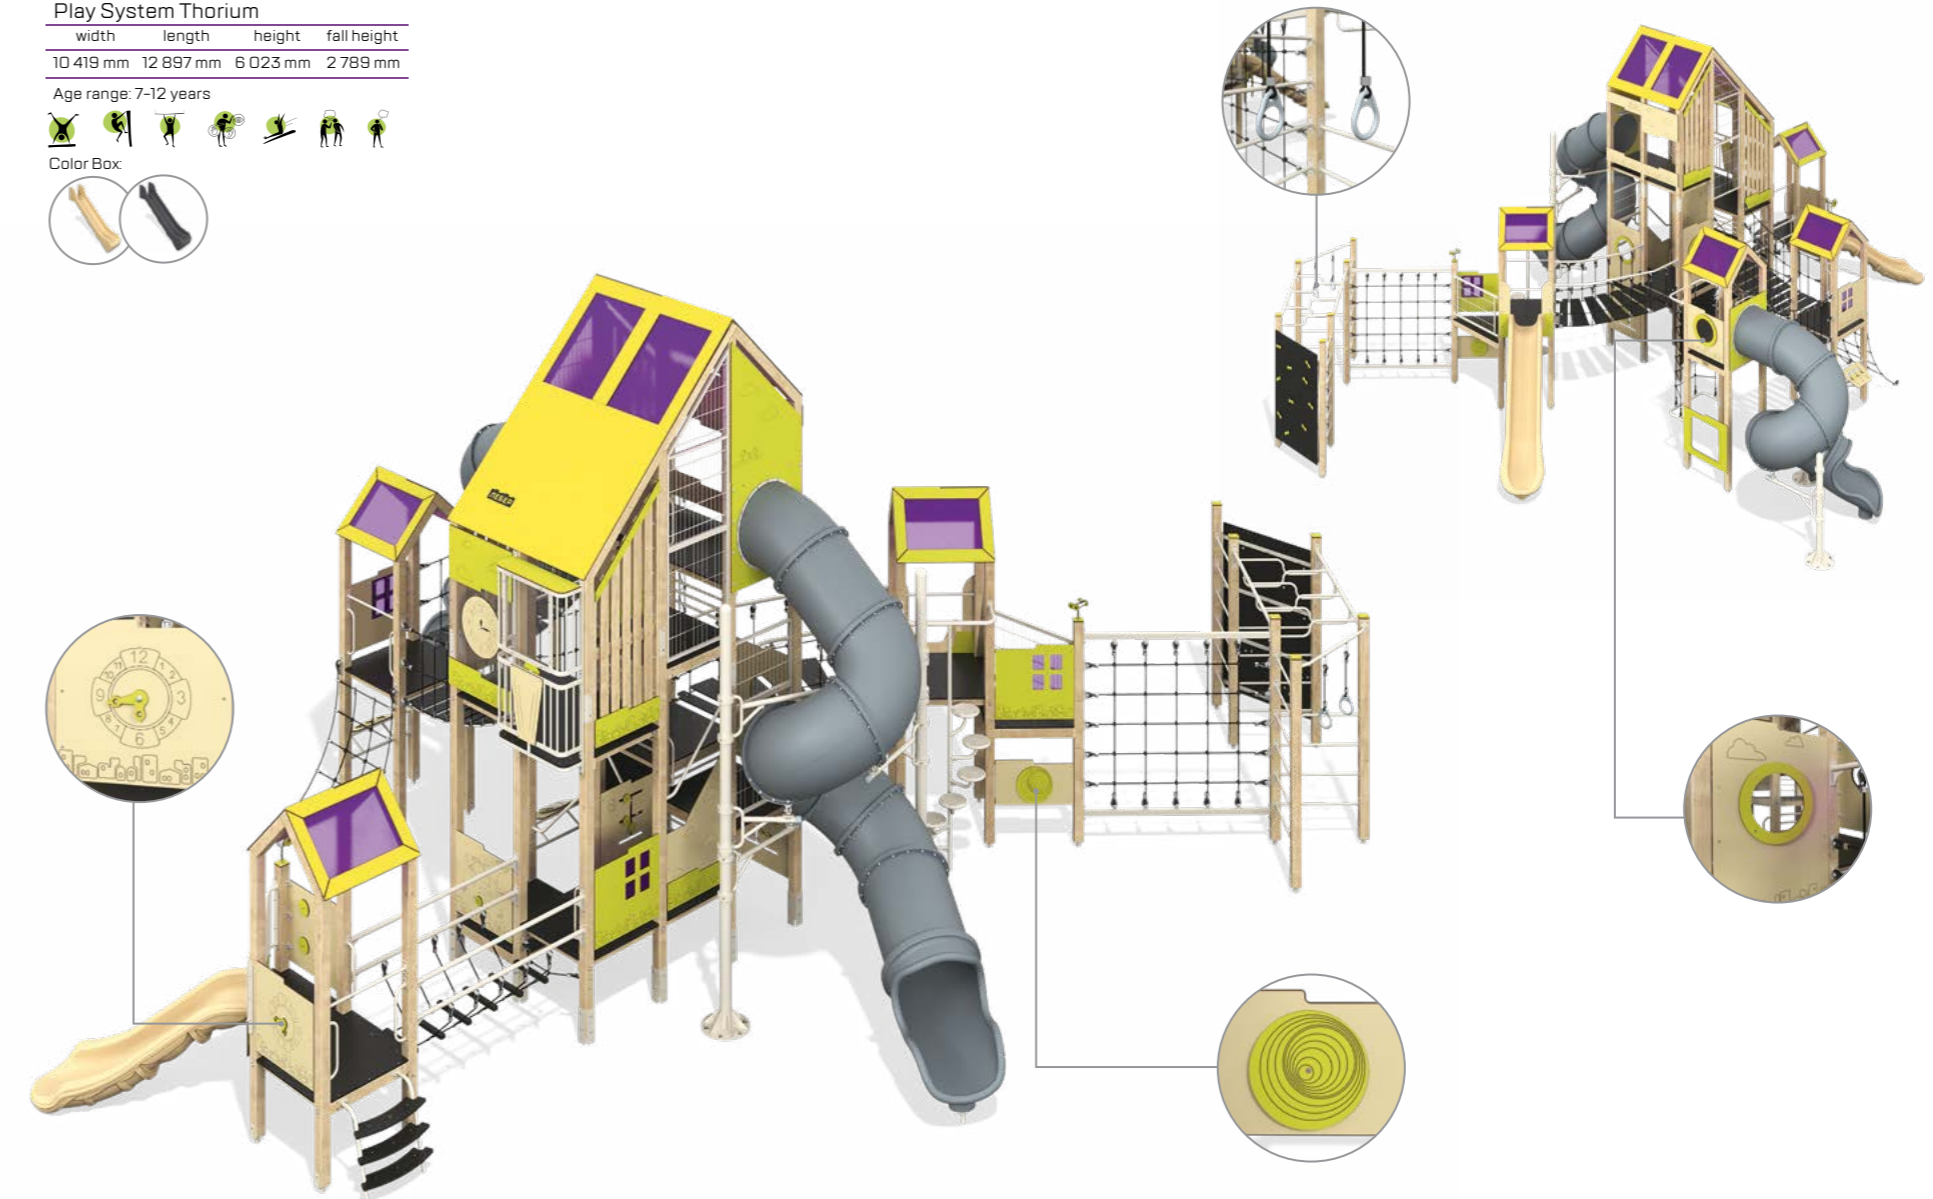

13.183

Play System Thorium

width	length	height	fall height
10 419 mm	12 897 mm	6 023 mm	2 789 mm

Age range: 7-12 years

Color Box: