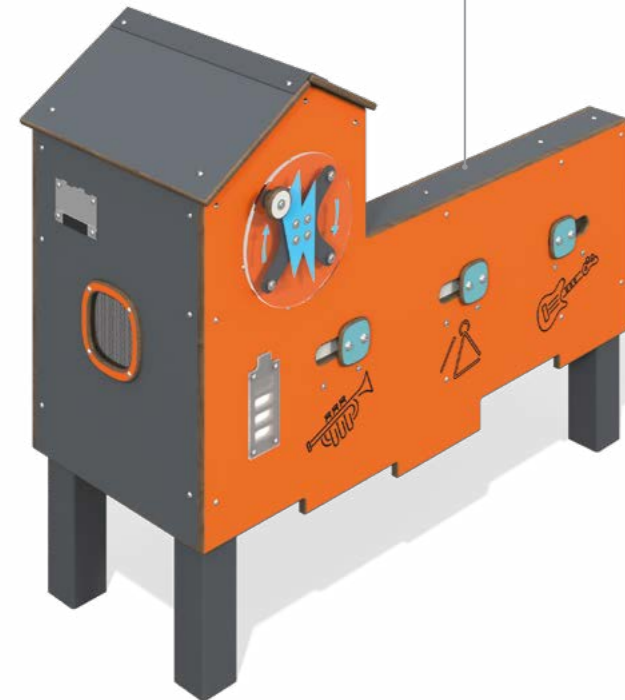

37.003

Scientific module Musical instruments

width	length	height	fall height
561 mm	1 214 mm	1 014 mm	-

Age range: 7-12 years