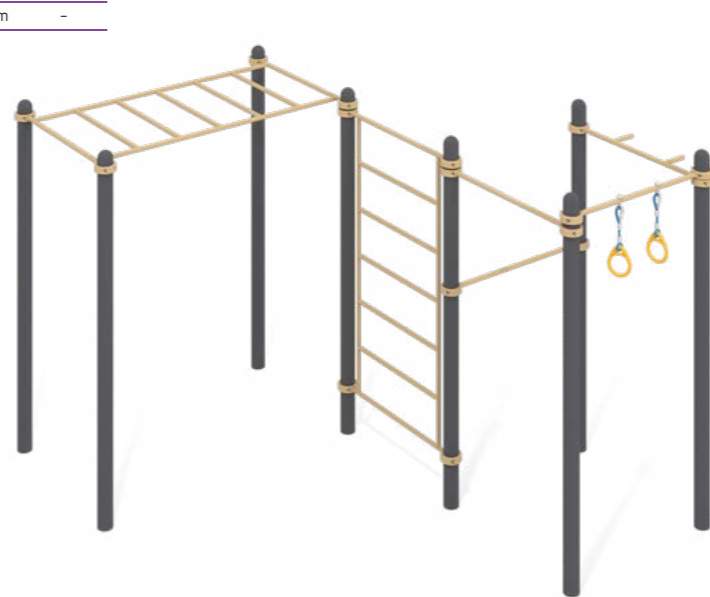

Workout System

width	length	height	fall height
1 358 mm	2 242 mm	2 554 mm	-

Age range: 14+

26.003

Workout System Classic double-levelled

width	length	height	fall height
1 358 mm	6 646 mm	2 554 mm	-

Age range: 14+

26.054

Workout System

width	length	height	fall height
3 512 mm	3 774 mm	2 554 mm	-

Age range: 14+

26.050

Swedish wall and Pullups

width	length	height	fall height
150 mm	1 358 mm	2 554 mm	-

Age range: 14+