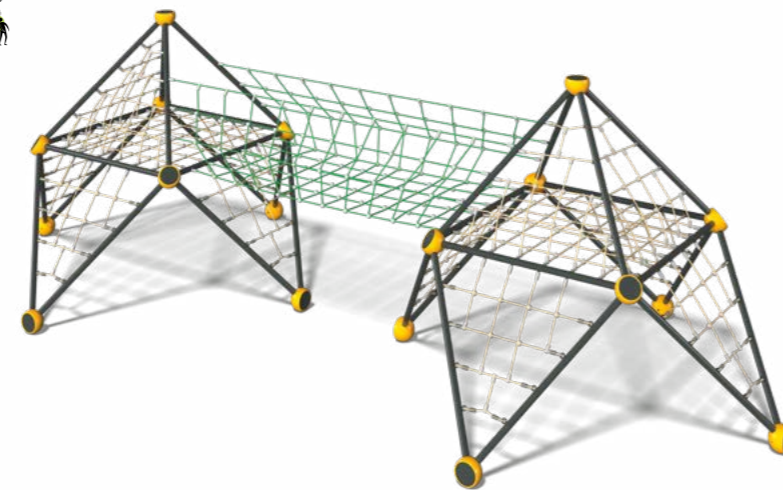

21.055

Rope Climbing Playground Hydrogen

width	length	height	fall height
3 800 mm	8 800 mm	2 800 mm	1 390 mm

Age range: 7-12 years