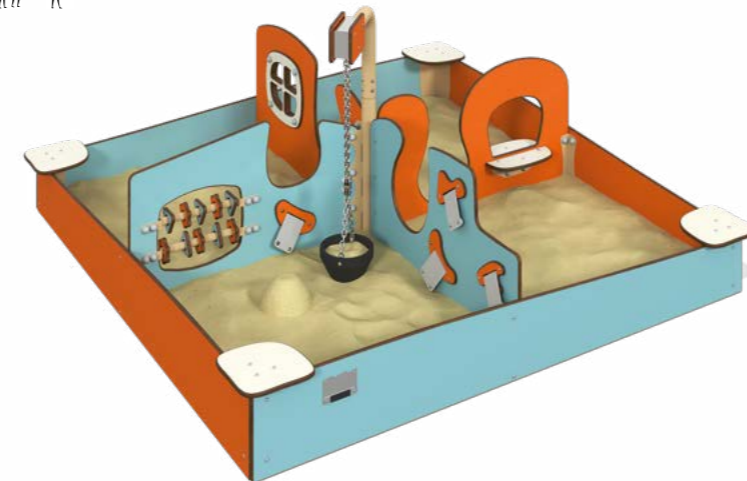

Age range: 3-12 years

Color Box:

19.037

Sand Play Equipment Sea with a lid

width	length	height	fall height
1300 mm	1300 mm	460 mm	300 mm

Age range: 3-7 years

19.022

Sandpit Galaxy

width	length	height	fall height
1200 mm	2013 mm	250 mm	250 mm

Age range: 3-6 years

19.049

Sandpit Transport

width	length	height	fall height
1515 mm	1740 mm	250 mm	250 mm

Age range: 3-6 years

19.067

Sandpit Gravity

width	length	height	fall height
2125 mm	2125 mm	1018 mm	1018 mm

Age range: 3-6 years

19.027

Sandpit Beach

width	length	height	fall height
1000 mm	1000 mm	715 mm	715 mm

Age range: 3-6 years

19.019

Sandpit Galaxy