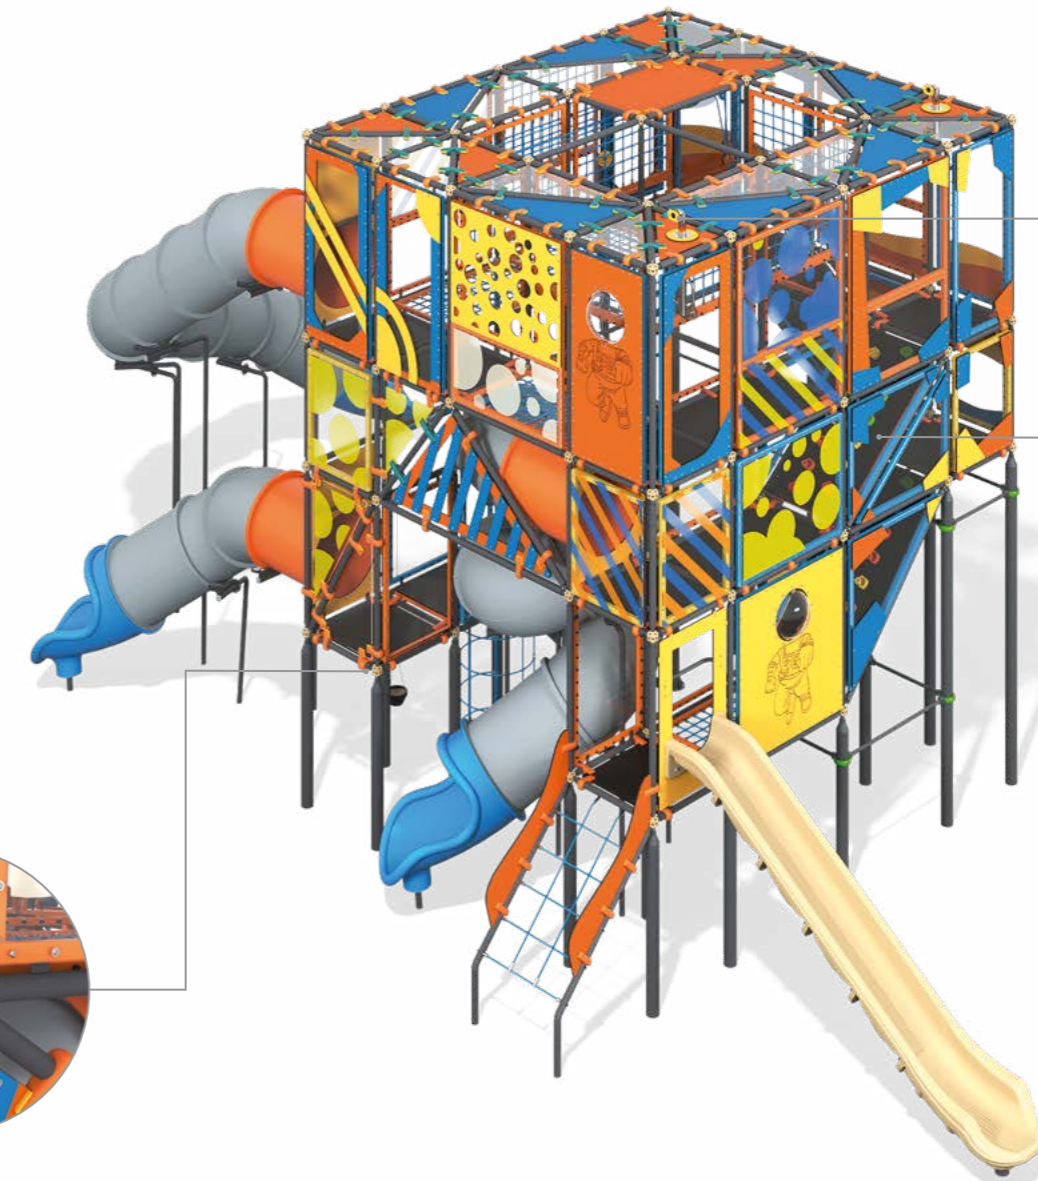

13.175

Play System Portal: Cube

width	length	height	fall height
6 656 mm	12 061 mm	5 733 mm	1 498 mm

Age range: 7-12 years

Color Box