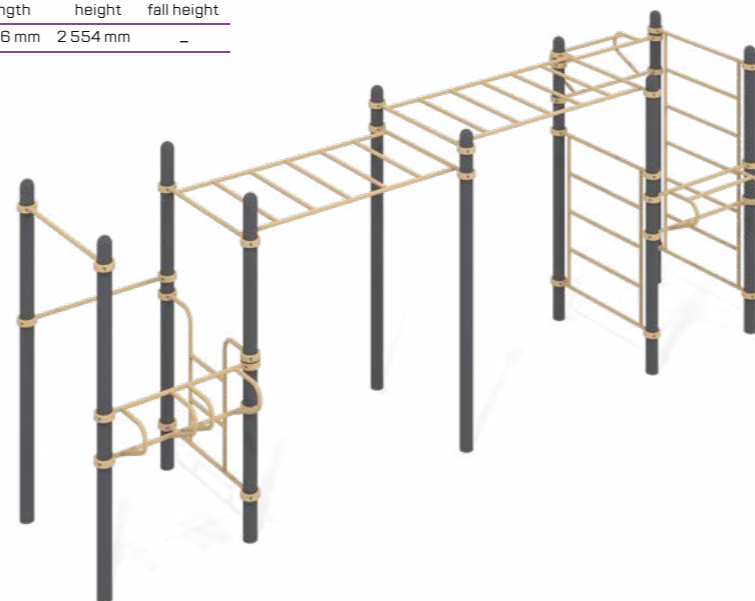

26.032

Workout System

width	length	height	fall height
1 926 mm	6 646 mm	2 554 mm	-

Age range: 14+