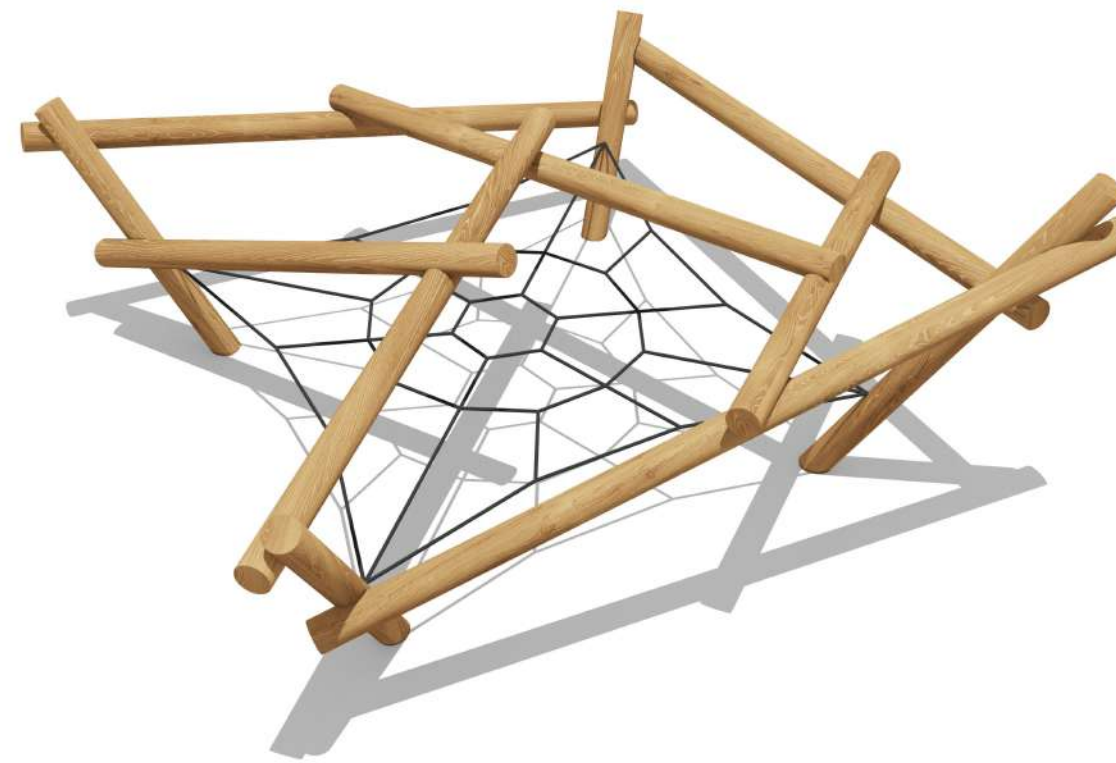

Sports and Play Systems

Sports and play systems promote physical activity and teamwork, encouraging children to engage in healthy, cooperative play. Each piece of sports equipment is specially designed to match the natural forms of the human body, ensuring optimal physical development. These ergonomic designs enhance user comfort and safety, making physical activity more effective and enjoyable.

MG4202

Sports and Play System

👤 6-12 YEARS   ↗ 39.3 m²   📏 3600×3700×1830 mm