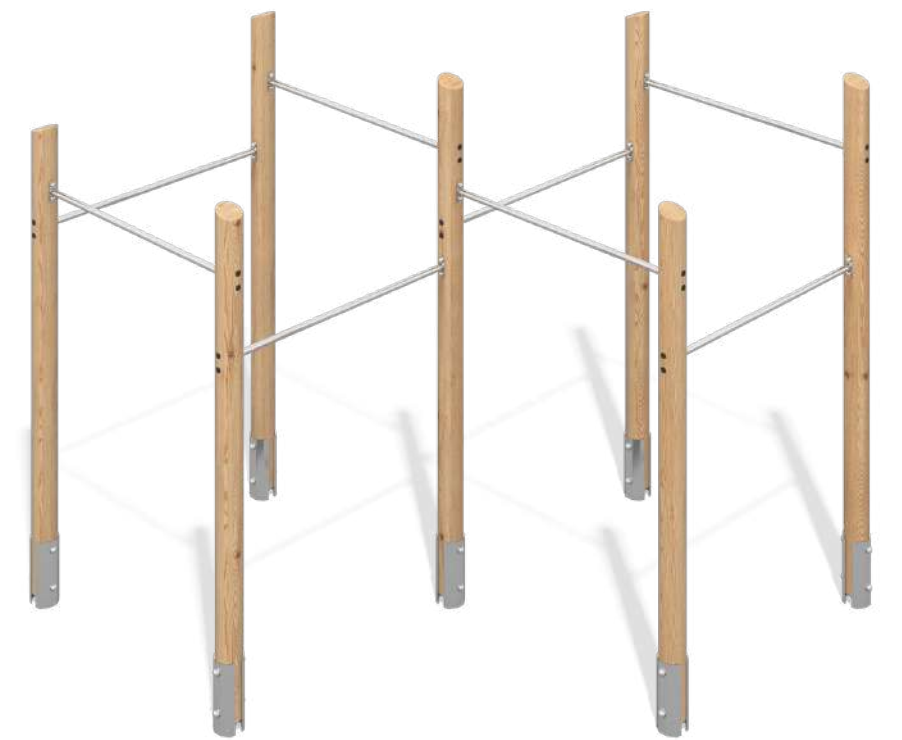

MG4527

Workout System

👤 14+ YEARS

📏 3000×5680×2800 mm

MG4518

Workout System

👤 14+ YEARS

↗️ 26.4 m²

📏 1320×3120×1550 mm

MG4522

Workout System

👤 14+ YEARS

↗️ 31.8 m²

📏 1030×4900×1550 mm

MG4528

Workout System