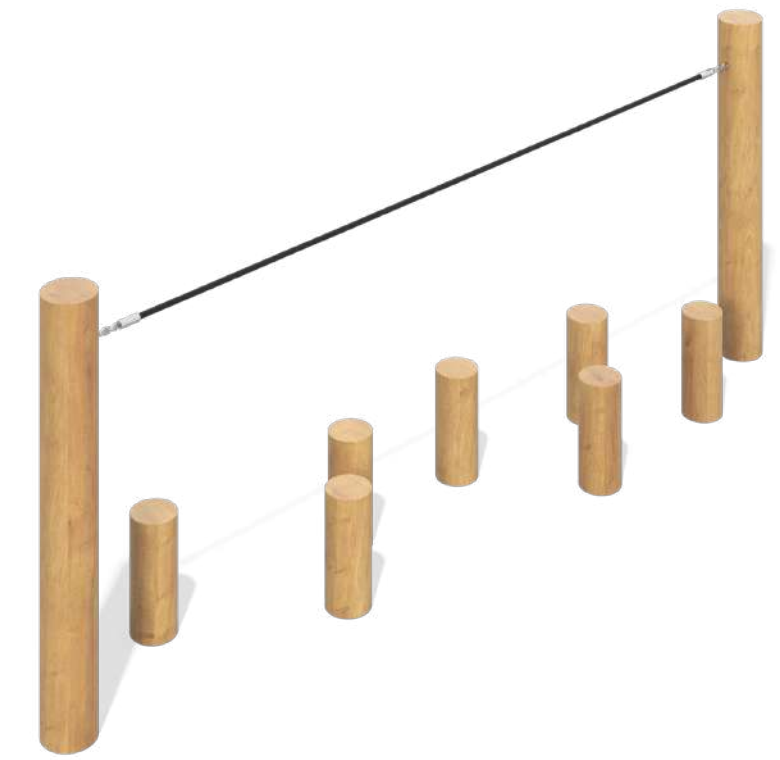

MG3533

Sports Equipment

👤 3-12 YEARS   📏 550×2950×1500 mm