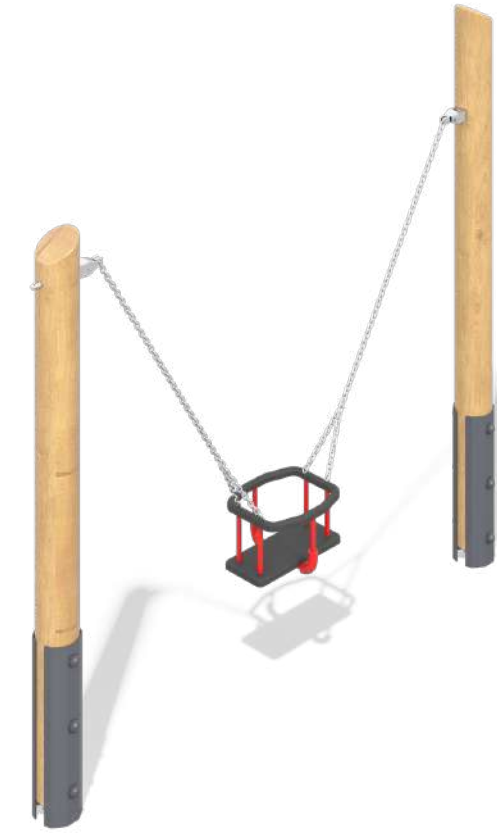

📏 2450×2620×3000 mm

Slides with platforms

Slides with platforms combine excitement and safety, making them ideal for dynamic play. Crafted from high-quality Siberian wood, these slides are built to withstand years of active use. The platforms provide safe access points and add an extra dimension to play, enhancing both physical and imaginative activities. The eco-friendly materials and natural design harmonize beautifully with any outdoor space.

👤 4-12 YEARS ↗ 14.7 m² [] 850×3750×1170 mm

MG0006

Swing Taiga

👤 7-12 YEARS ↗ 27.6 m² [] 600×4000×2800 mm

Swings

Swings offer the perfect blend of comfort and excitement, encouraging both solo play and socialization. Crafted from high-quality Siberian wood, they prioritize safety while maximizing fun. The special protective treatment ensures these swings withstand harsh weather conditions, maintaining their beauty and functionality.

👤 3-12 YEARS ↗ 23.4 m² 📏 800×3060×1980 mm

MG0518

Wooden Swing 2-Seat

👤 3-10 YEARS ↗ 46.4 m² 📏 2500×6530×2700 mm

Spring Riders

Spring riders provide dynamic, bouncy fun, promoting balance and coordination. Constructed from durable Siberian wood, these riders are built to last and are environmentally sustainable. With expert-developed protective coatings, these spring riders remain safe and attractive for years of active play.