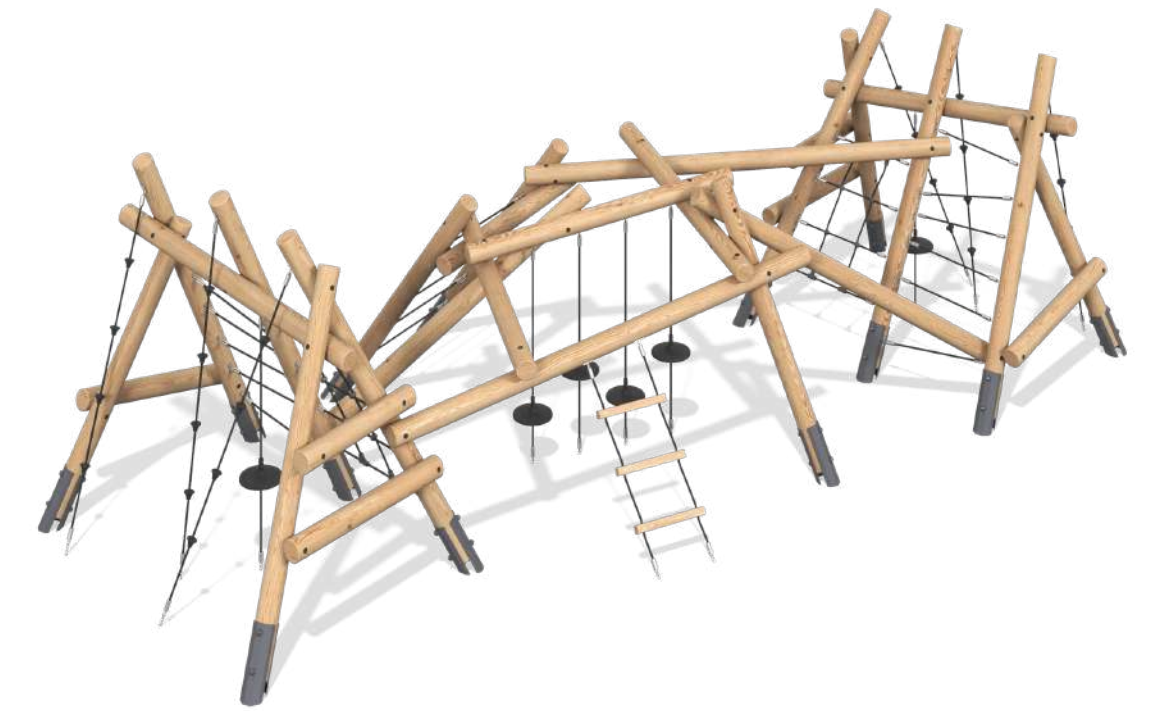

MG4204

Sports and Play System

👤 6-12 YEARS   ↗ 54.7 m²   📏 4170×7500×2270 mm