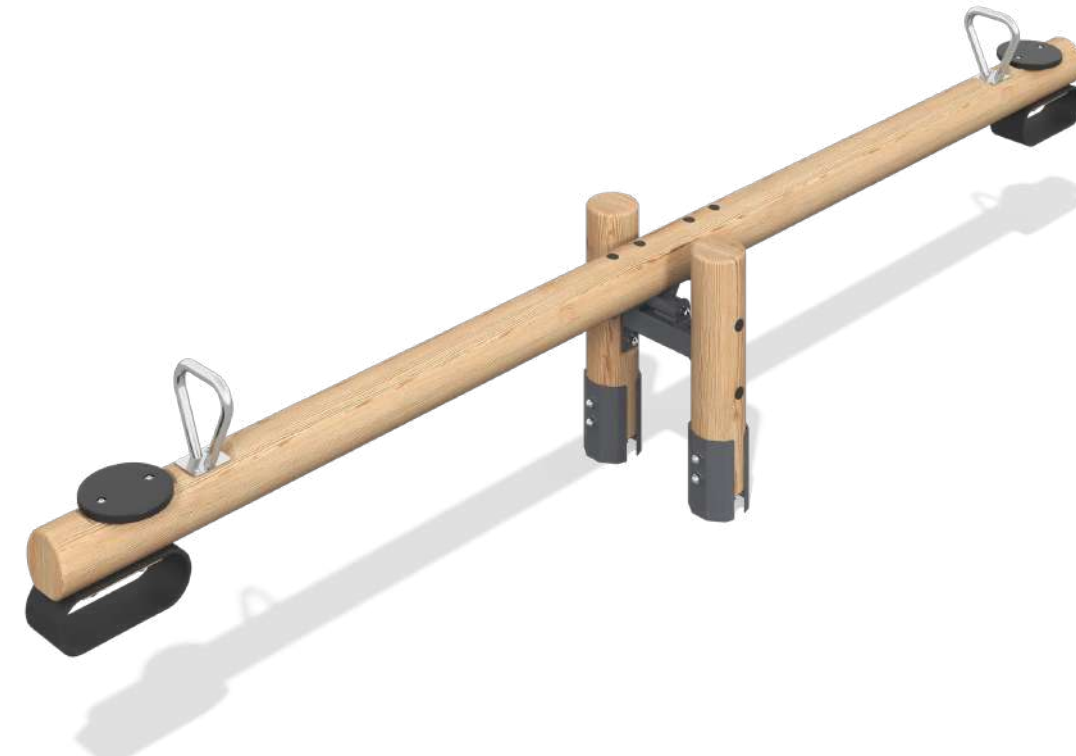

📏 2450×2620×3000 mm

Slides with platforms

Slides with platforms combine excitement and safety, making them ideal for dynamic play. Crafted from high-quality Siberian wood, these slides are built to withstand years of active use. The platforms provide safe access points and add an extra dimension to play, enhancing both physical and imaginative activities. The eco-friendly materials and natural design harmonize beautifully with any outdoor space.

👤 4-7 YEARS ↗ 28.8 m² [] 2060×3970×3320 mm

MG3005

Slides with platform

👤 3+ YEARS ↗ 23.1 m² [] 1800×2900×2820 mm

Carousels

Carousels are designed for endless fun and are built with precision to ensure smooth and safe rotation. Made from robust Siberian wood, they promise long-lasting durability and environmental sustainability. The elegant design and natural finishes make our carousels a visually pleasing addition to any playground. Each carousel undergoes rigorous testing to meet the highest safety standards.

MG1003

Carousel

👤 6-12 YEARS ↗ 19.2 m² [] 450×450×1550 mm

MG1004

Carousel

👤 3-12 YEARS ↗ 28.3 m² [] 1500×1500×650 mm

MG1006

Carousel

👤 3-12 YEARS ↗ 21.2 m² [] 1200×1200×720 mm

Seesaws

Seesaws are engineered for balanced and enjoyable play, fostering social skills and cooperation. Using the finest Siberian wood, these seesaws are sturdy and eco-friendly. The sleek, minimalist design allows them to fit into any outdoor setting, while our unique protective coating enhances durability. These seesaws provide safe, long-lasting enjoyment for children of all ages.