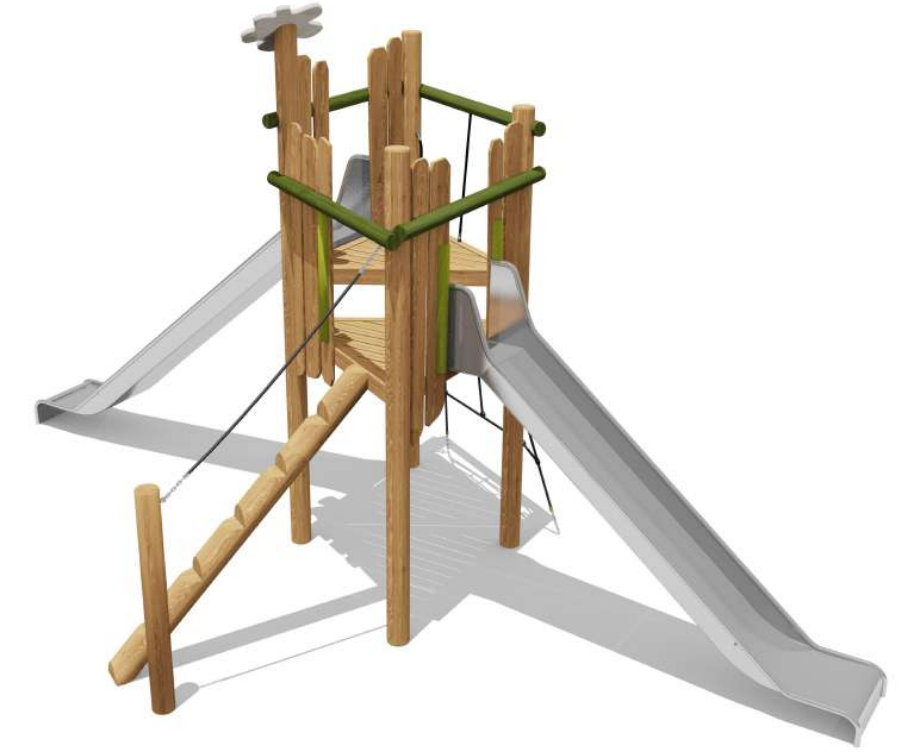

**LEBER**

**New product line:  
Leber Natural Series**

**Play Systems**

**Slides with platforms**

**Carousels**

And more...

# Slides with platforms

Slides with platforms combine excitement and safety, making them ideal for dynamic play. Crafted from high-quality Siberian wood, these slides are built to withstand years of active use. The platforms provide safe access points and add an extra dimension to play, enhancing both physical and imaginative activities. The eco-friendly materials and natural design harmonize beautifully with any outdoor space.