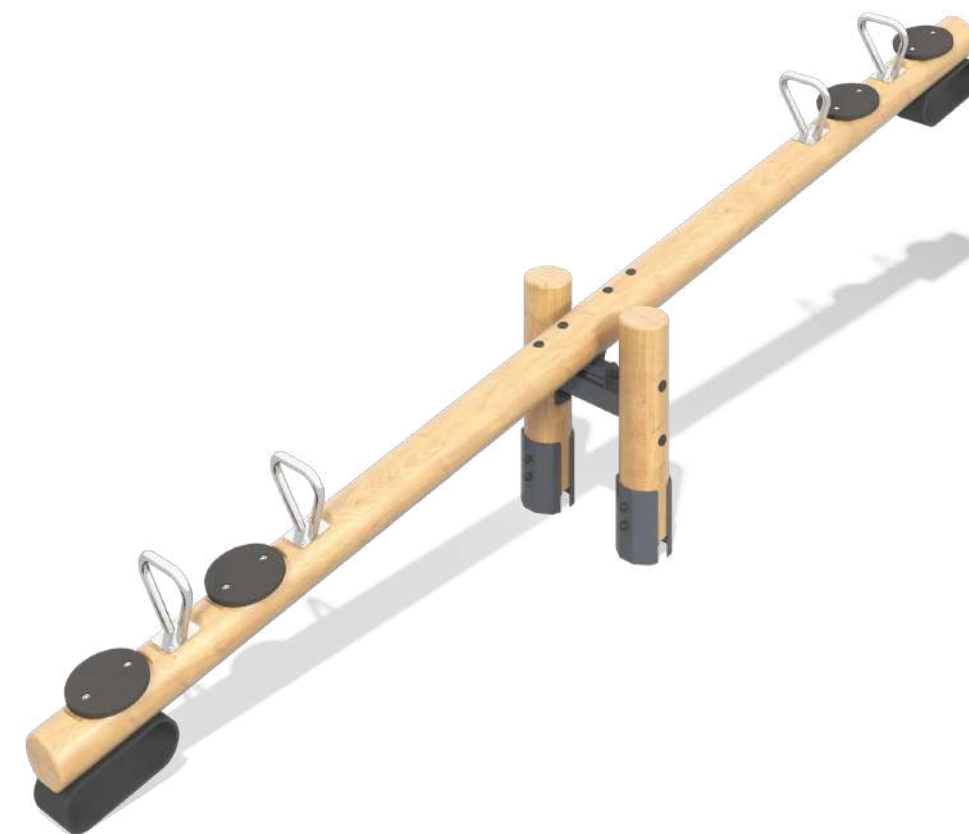

MG0002

Seesaw 4-seat

👤 4-12 YEARS   ↗ 14.7 m²   [ ] 850×3750×1170 mm