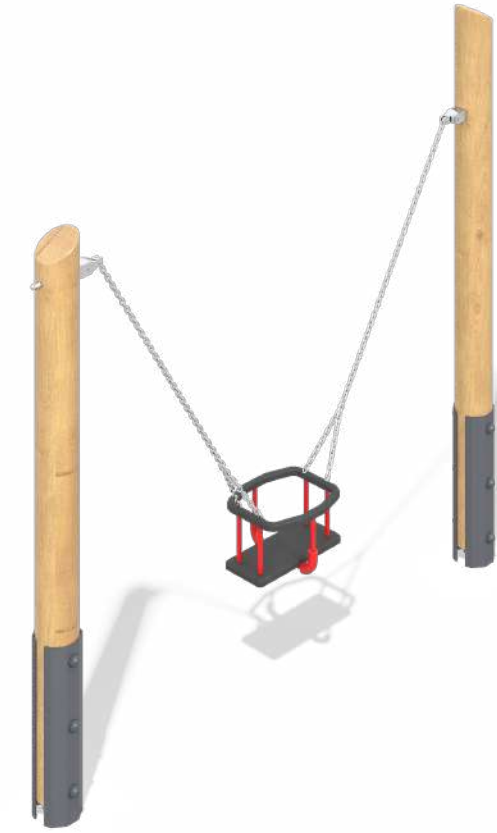

Swings

Swings offer the perfect blend of comfort and excitement, encouraging both solo play and socialization. Crafted from high-quality Siberian wood, they prioritize safety while maximizing fun. The special protective treatment ensures these swings withstand harsh weather conditions, maintaining their beauty and functionality.

MG0515

Swing

👤 1-3 YEARS   ↗ 12.5 m²   📏 300×2050×2100 mm