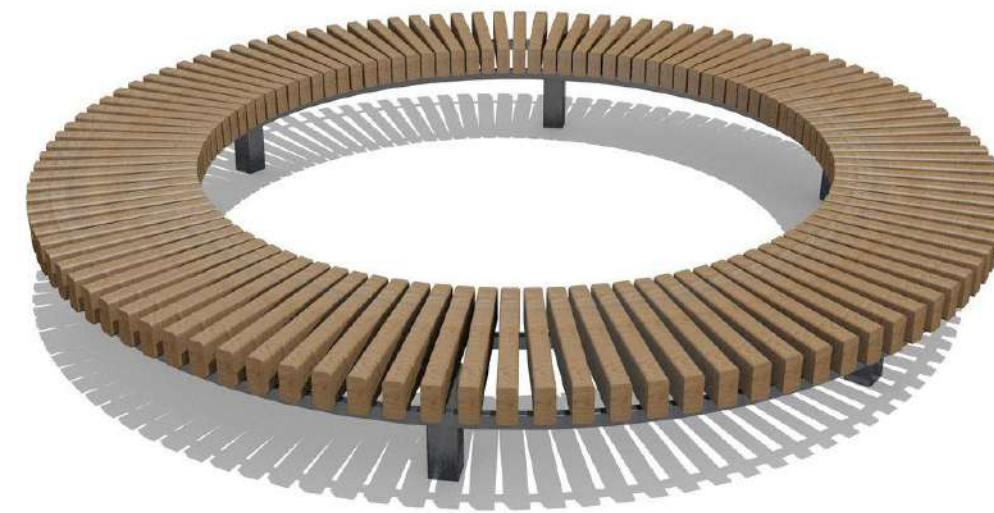

👤 3-12 YEARS ↗ 18.8 m² 📏 1300×2830×560 mm

MG3502

Sports equipment Balance posts

👤 3-12 YEARS 📏 900×2070×320 mm

Outdoor Furniture

Outdoor furniture collection features a range of tables, benches, bins, and small architectural forms designed with a sleek and stylish aesthetic. Inspired by nature, the forms are elegant and harmonious. Each piece is crafted from natural wood that undergoes special treatment, ensuring a comfortable touch-never overheating under the sun or cooling down uncomfortably in chilly weather.