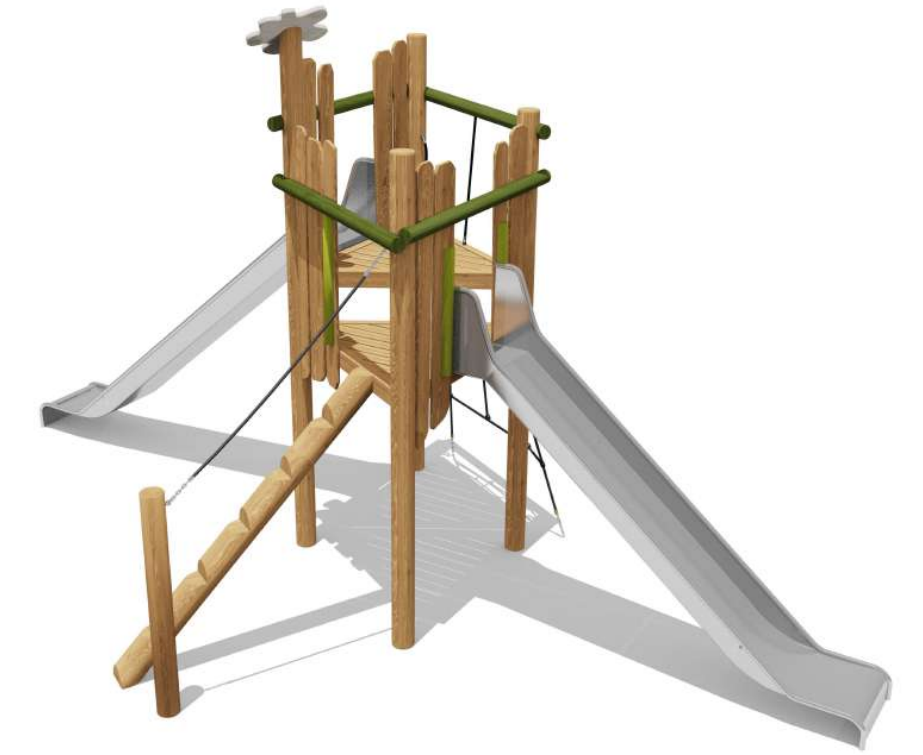

LEBER

Natural Series – Eco Leber

Play Systems

Slides with platforms

Carousels

And more...

Play Systems

Play systems are designed to provide engaging and safe environments for children. Using sustainably sourced Siberian wood, each structure is both durable and environmentally friendly. The minimalist design and natural materials ensure that the play systems integrate seamlessly into any setting, offering a timeless aesthetic. Our innovative protective coatings guarantee longevity and resilience against weather conditions.

MG4037

Play System

👤 7-14 YEARS

📏 12926×15564×6725 mm

MG4012.1

Play System

👤 6-12 YEARS

↗️ 90 m²

📏 2450×2620×3000 mm

Slides with platforms

Slides with platforms combine excitement and safety, making them ideal for dynamic play. Crafted from high-quality Siberian wood, these slides are built to withstand years of active use. The platforms provide safe access points and add an extra dimension to play, enhancing both physical and imaginative activities. The eco-friendly materials and natural design harmonize beautifully with any outdoor space.