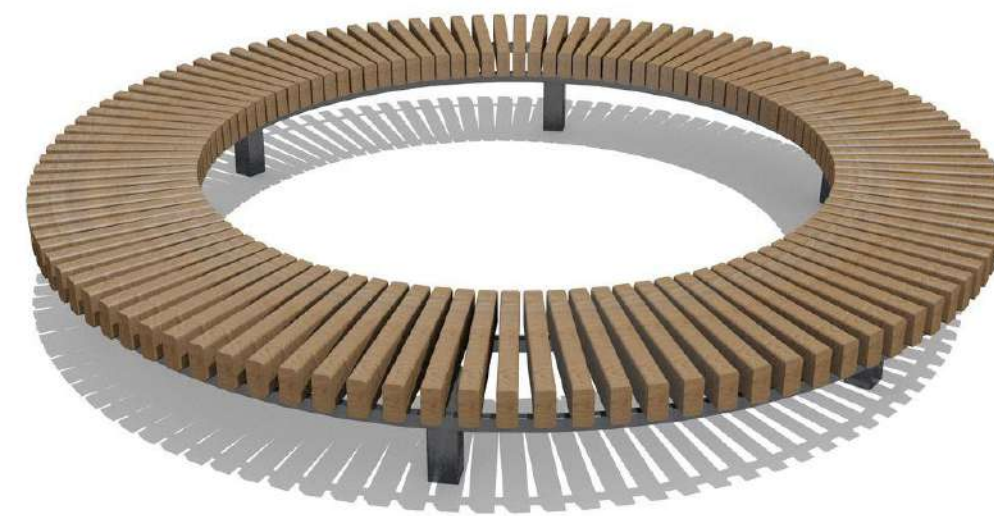

Outdoor Furniture

Outdoor furniture collection features a range of tables, benches, bins, and small architectural forms designed with a sleek and stylish aesthetic. Inspired by nature, the forms are elegant and harmonious. Each piece is crafted from natural wood that undergoes special treatment, ensuring a comfortable touch-never overheating under the sun or cooling down uncomfortably in chilly weather.

MG6529

Park bench (round)

☐ 3000×3000×450 mm