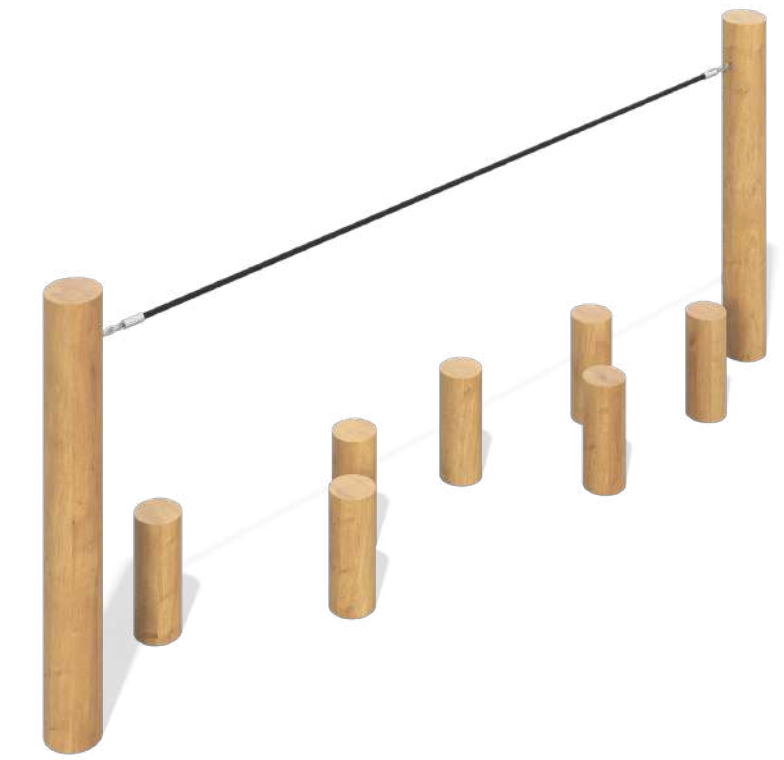

MG3533

Sports Equipment

👤 3-12 YEARS   📏 550×2950×1500 mm