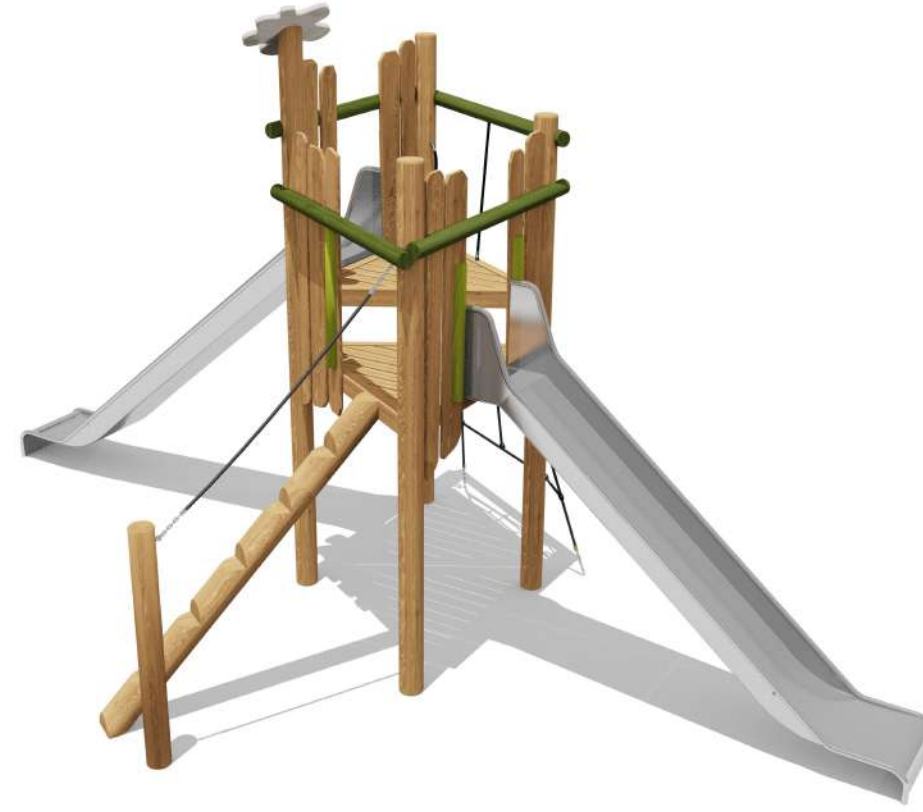

📏 6100×7500×4800 mm

MG4015

Play System

👤 4-10 YEARS ↗️ 120.5 m² 📏 19000×16200×3170 mm

MG1507

Play System

👤 2+ YEARS

↗️ 16.8 m²

📏 2450×2620×3000 mm

Slides with platforms

Slides with platforms combine excitement and safety, making them ideal for dynamic play. Crafted from high-quality Siberian wood, these slides are built to withstand years of active use. The platforms provide safe access points and add an extra dimension to play, enhancing both physical and imaginative activities. The eco-friendly materials and natural design harmonize beautifully with any outdoor space.

👤 4-7 YEARS ↗ 28.8 m² [] 2060×3970×3320 mm

MG3005

Slides with platform

👤 3+ YEARS ↗ 23.1 m² [] 1800×2900×2820 mm

Carousels

Carousels are designed for endless fun and are built with precision to ensure smooth and safe rotation. Made from robust Siberian wood, they promise long-lasting durability and environmental sustainability. The elegant design and natural finishes make our carousels a visually pleasing addition to any playground. Each carousel undergoes rigorous testing to meet the highest safety standards.